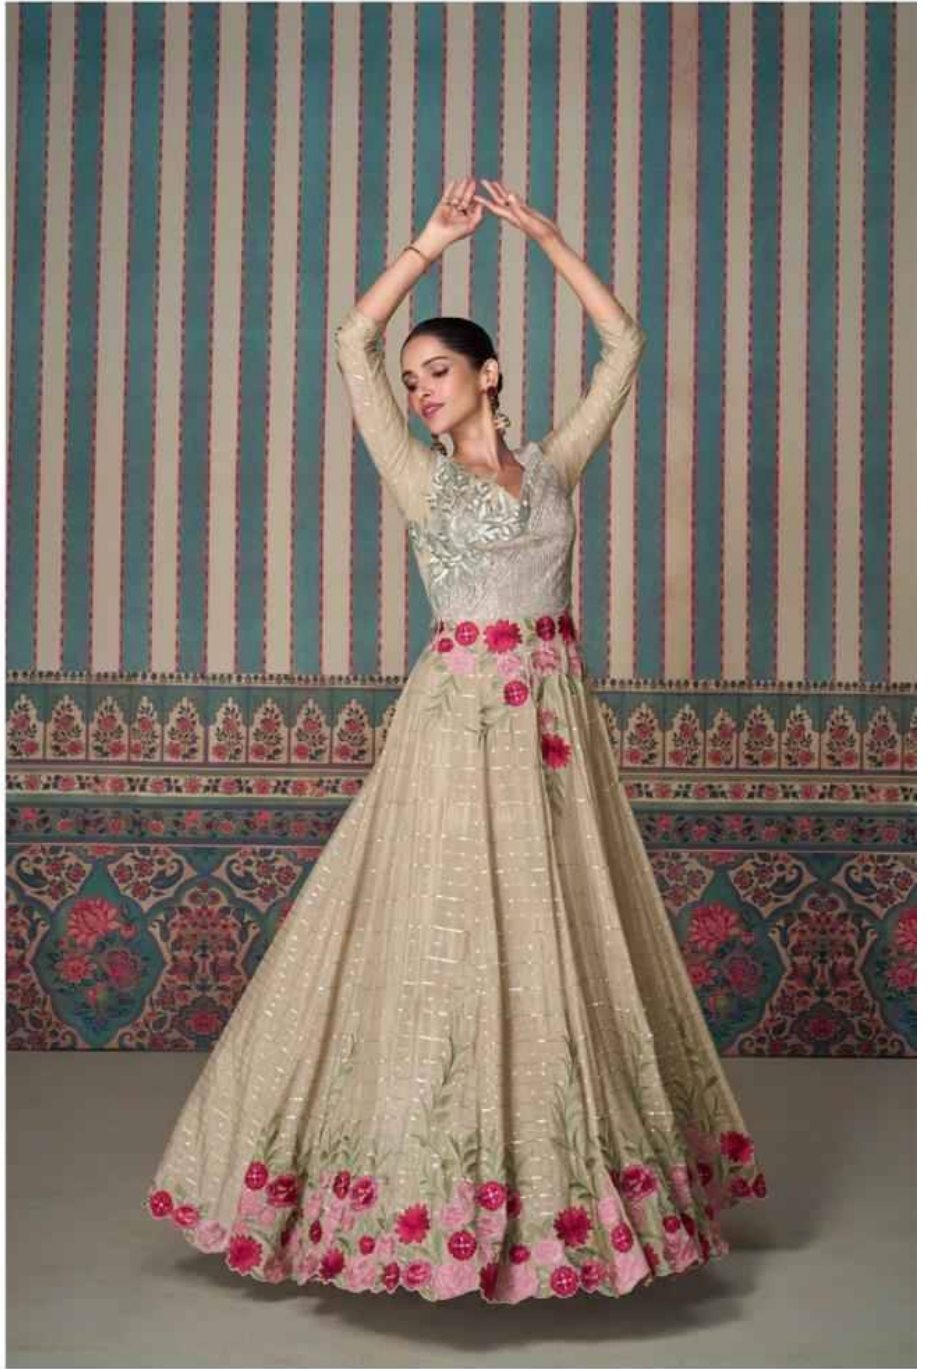

SAYURI[®]
Designer

ETHNIC

1 73456 78901 2

SAYURI®
Designer

STYLE ICON

Elegance is the only beauty that never fades

D NO-5681

5681

5682

5683

SAYURI[®]
Designer

ETHNIC