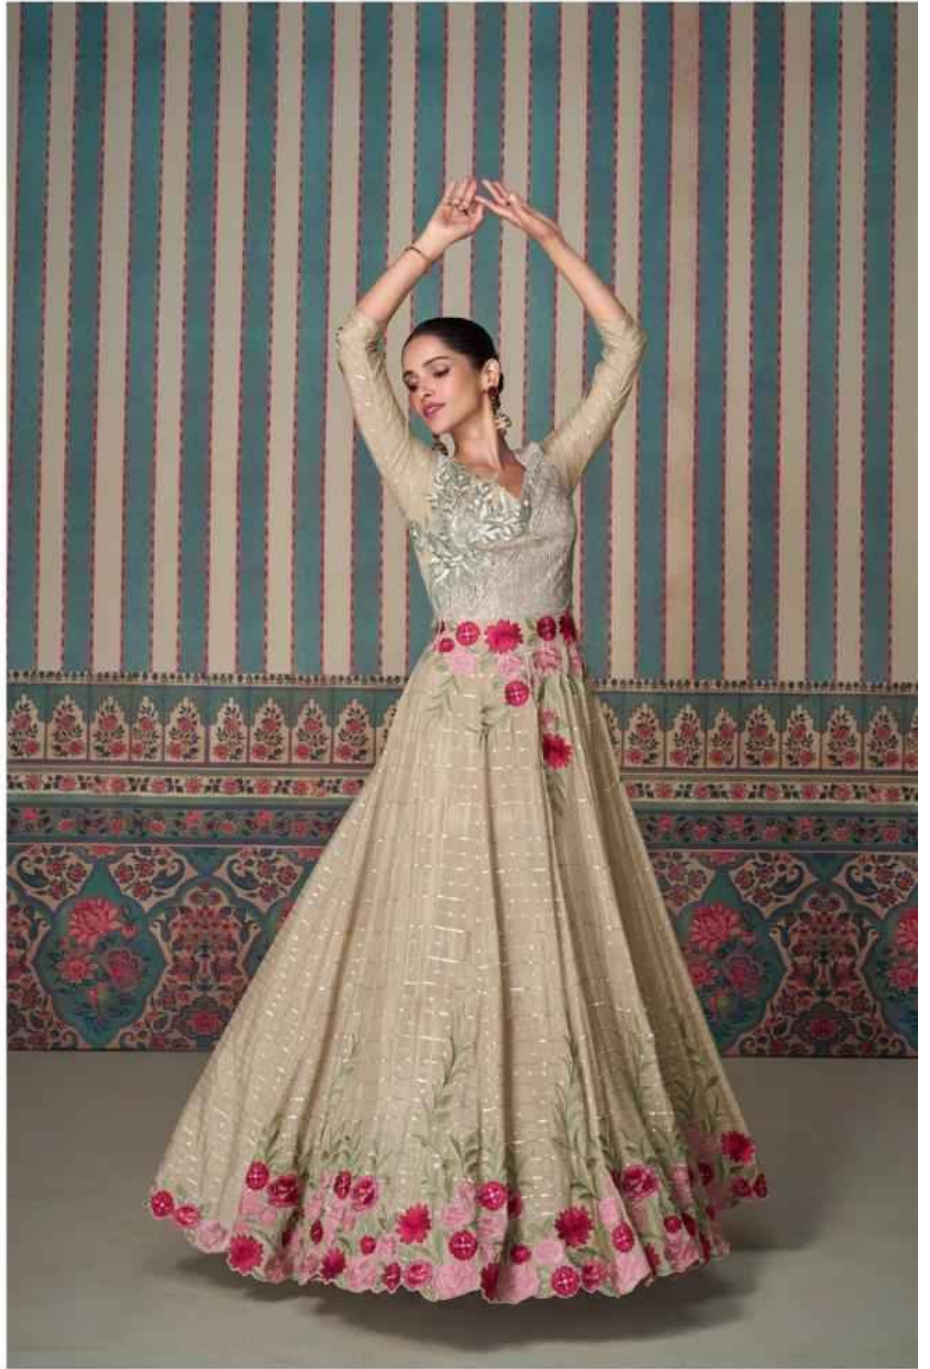

# ETHNIC

1 73456 78901 2

SAYURI®  
Designer

STYLE ICON

Elegance is the only beauty that never fades

D NO-5681

5681

5682