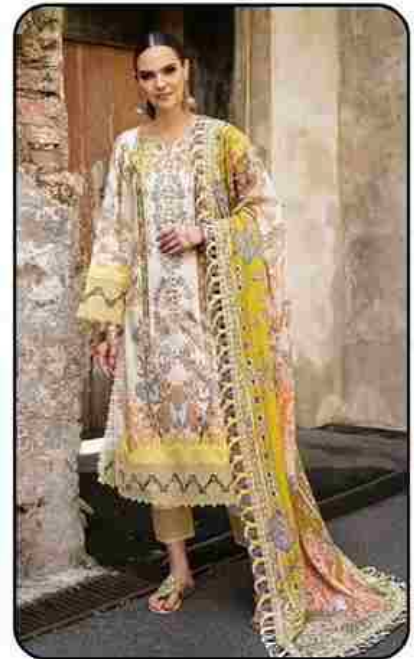

Madhav[®]
Fashion

Firdous

Exclusive lawn collection

vol-01

Madhav[®]
Fashion
Firdous
Exclusive lawn collection

Madhav[®]
Fashion
Firdous
Exclusive lawn collection

MF
Style
1002

Madhav[®]
Fashion
Firdous
Exclusive lawn collection

1002

1003

1004

1005

1006

<u>TOP</u>
Pure Lawn Cotton - (2.40 MTR APX.)
<u>DUPATTA</u>
Mal-Mal Cotton - (2.25 MTR APX.)
<u>BOTTOM</u>
Pure Lawn Cotton - (2.00 MTR APX.)

Madhav[®]
 Fashion
Firdous
 Exclusive lawn collection
 vol-01