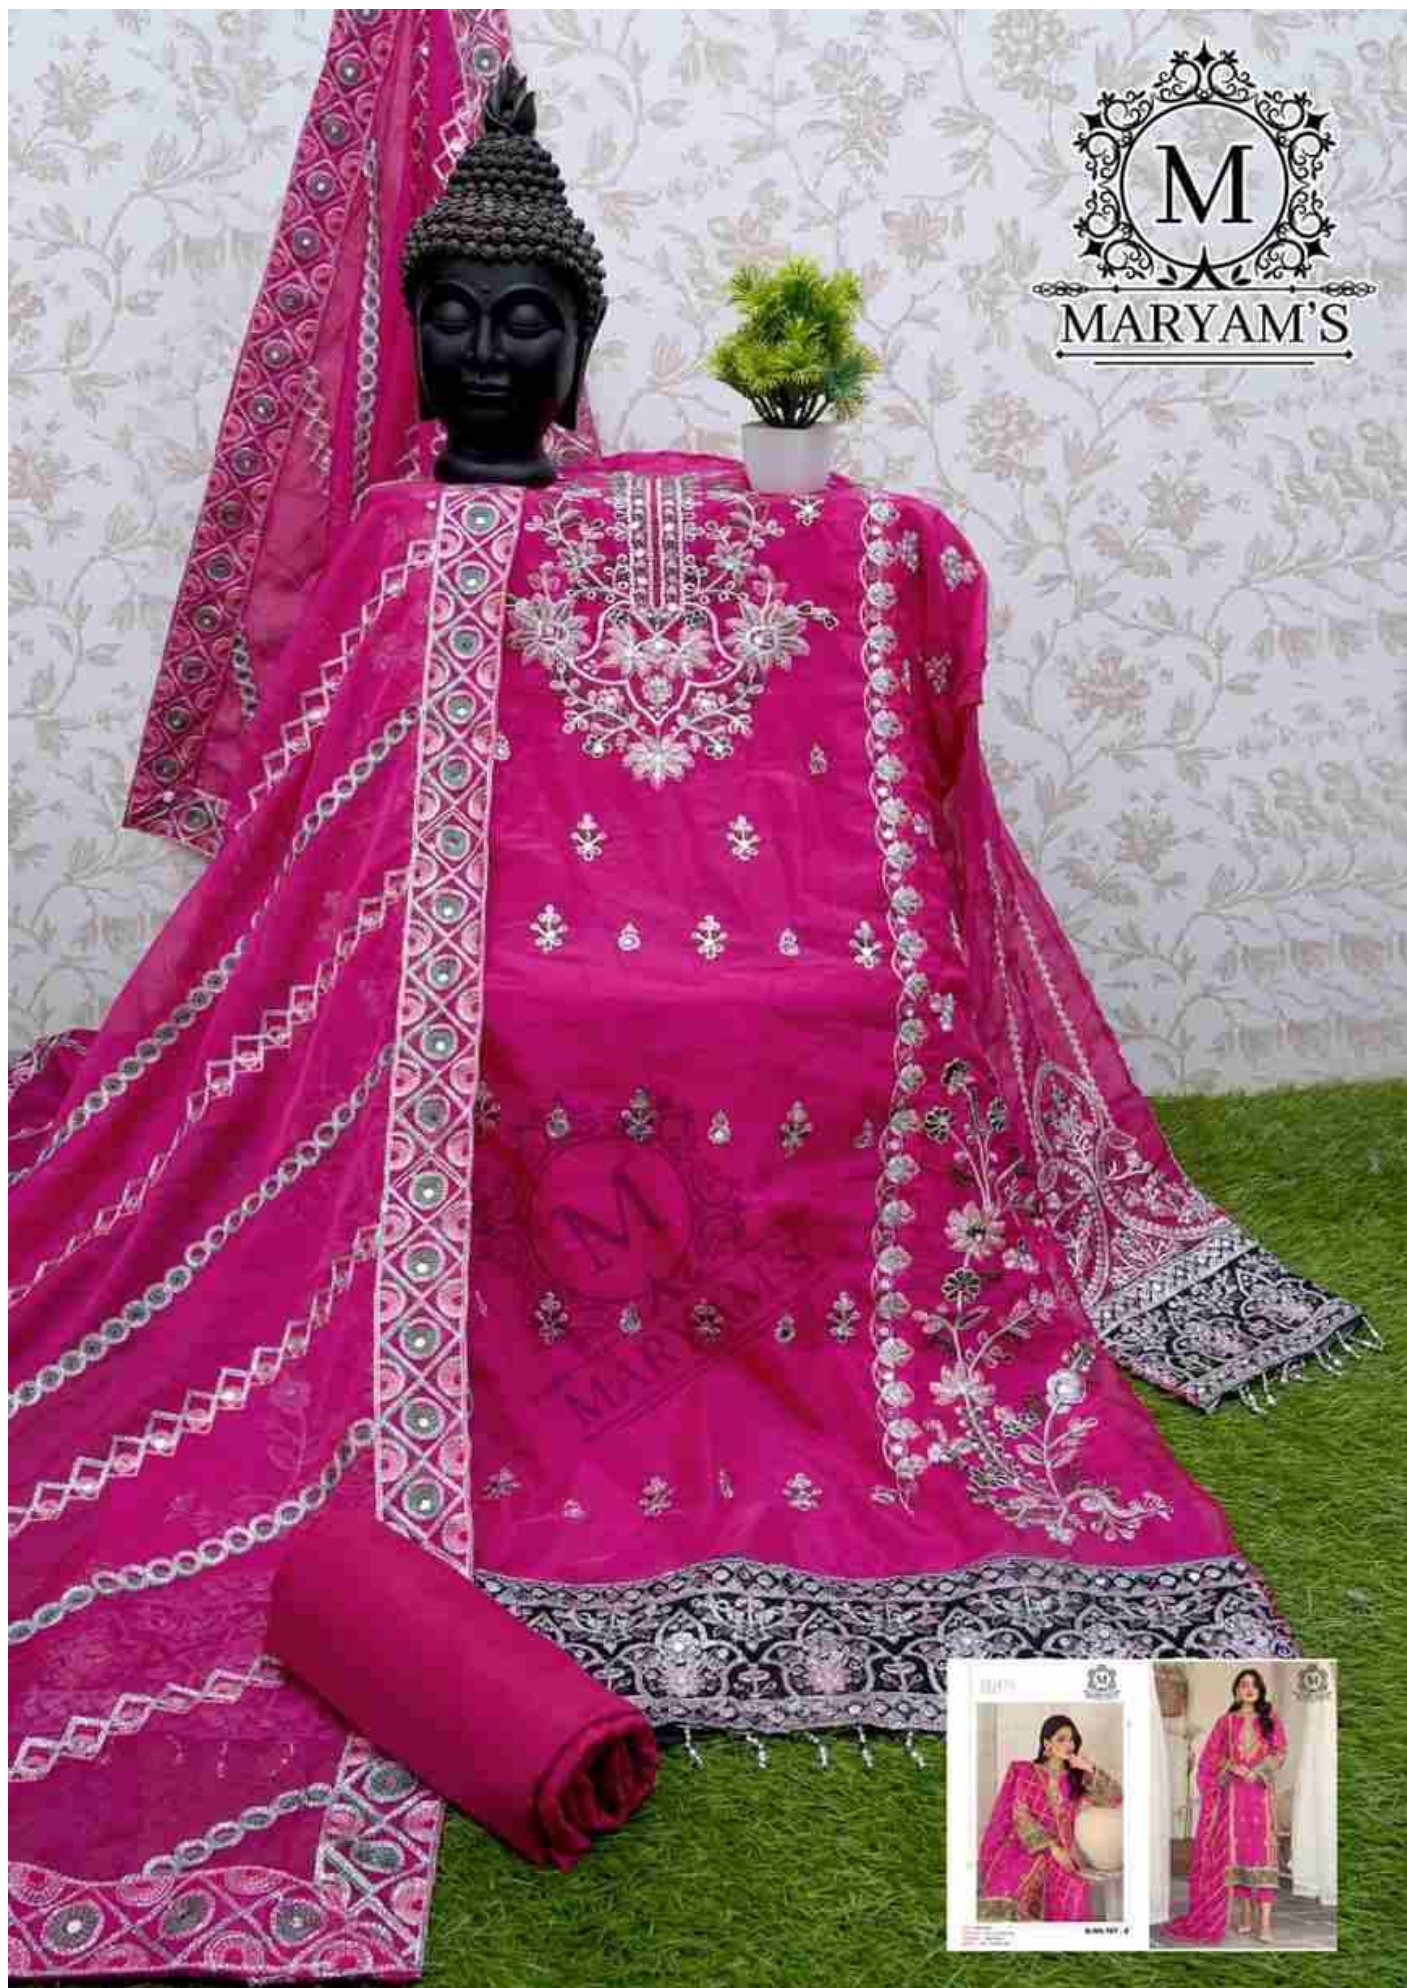

**D.NO.167 - D**

M  
MARYAM'S

BELIEVE

Fast Lane Style

TOP - SOFT ORGENZA  
BOTTOM - DULL SANTOON  
DUPATTA - ORGENZA  
INEER - DULL SANTOON

**D.NO.167 - E**

M  
MARYAM'S

TOP - SOFT ORGENZA  
BOTTOM - DULL SANTOON  
DUPATTA - ORGENZA  
INEER - DULL SANTOON