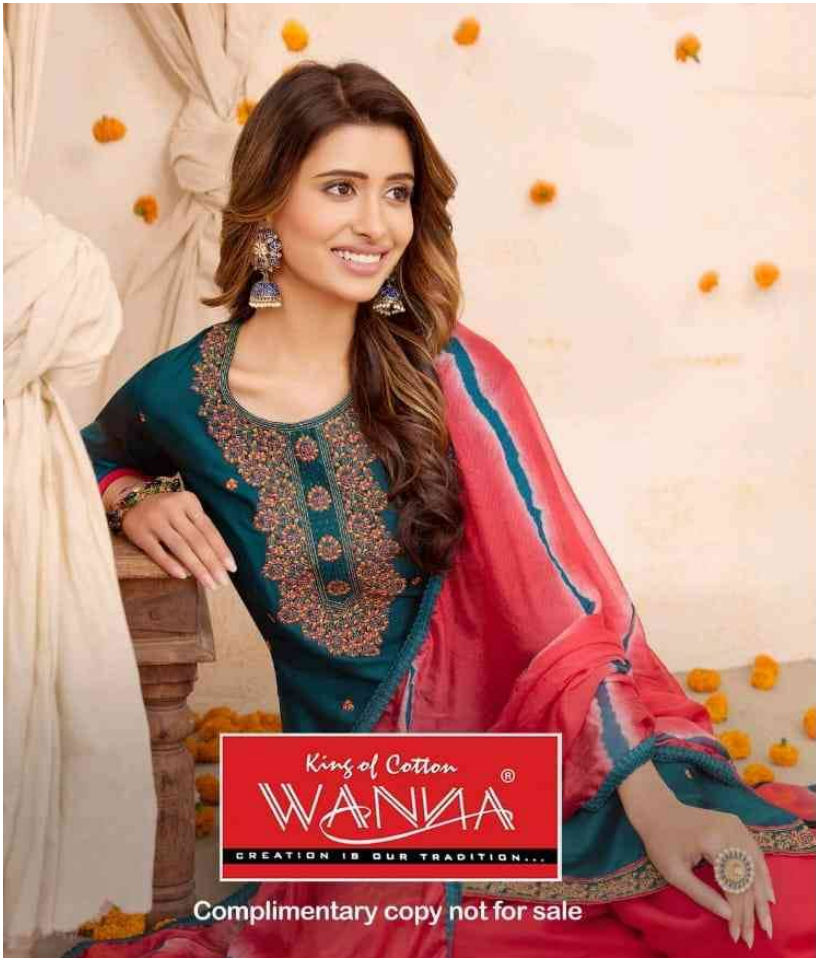

King of Cotton
WANNA[®]
CREATION IS OUR TRADITION...

MIMMI

JAAM SATIN TOP WITH RAYON BOTTOM WORK...

King of Cotton
WANNA
CREATION IS OUR TRADITION

MIMMI
601

MIMMI
602

King of Cotton
WANNA
CREATION IS OUR TRADITION...

MIMMI
603

MIMMI
604

Subtle Simplicity

King of Cotton
WANNA[®]
CREATION IS OUR TRADITION...

Complimentary copy not for sale

601

602

603