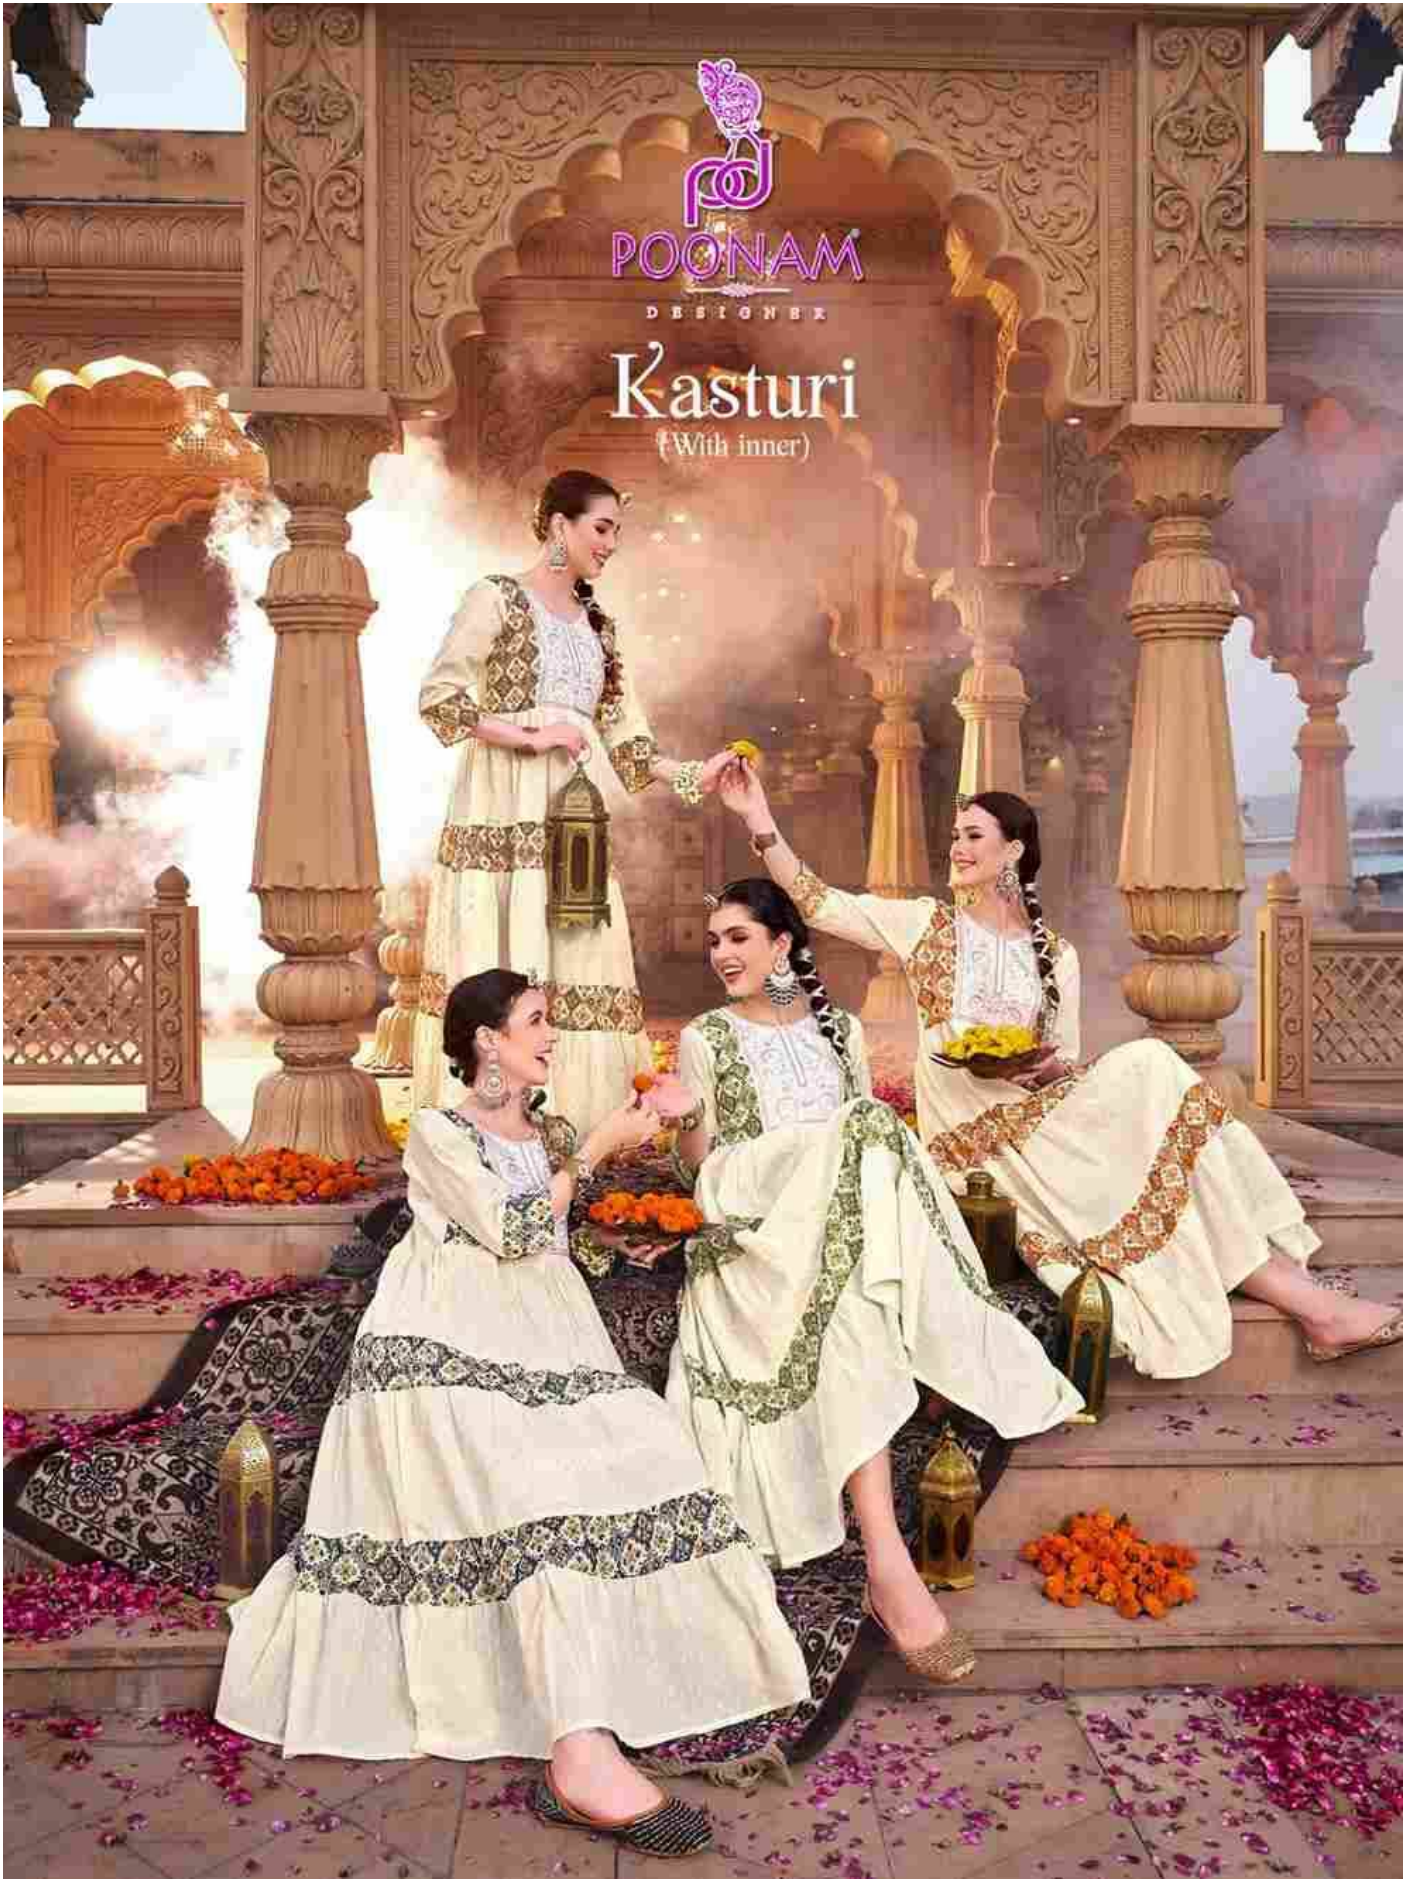

POONAM

DESIGNER

Kasturi  
(With inner)

PURE  
ELEGANCE  
1001

Life isn't all flares and gowns, even for the Princess of Wales.

1003