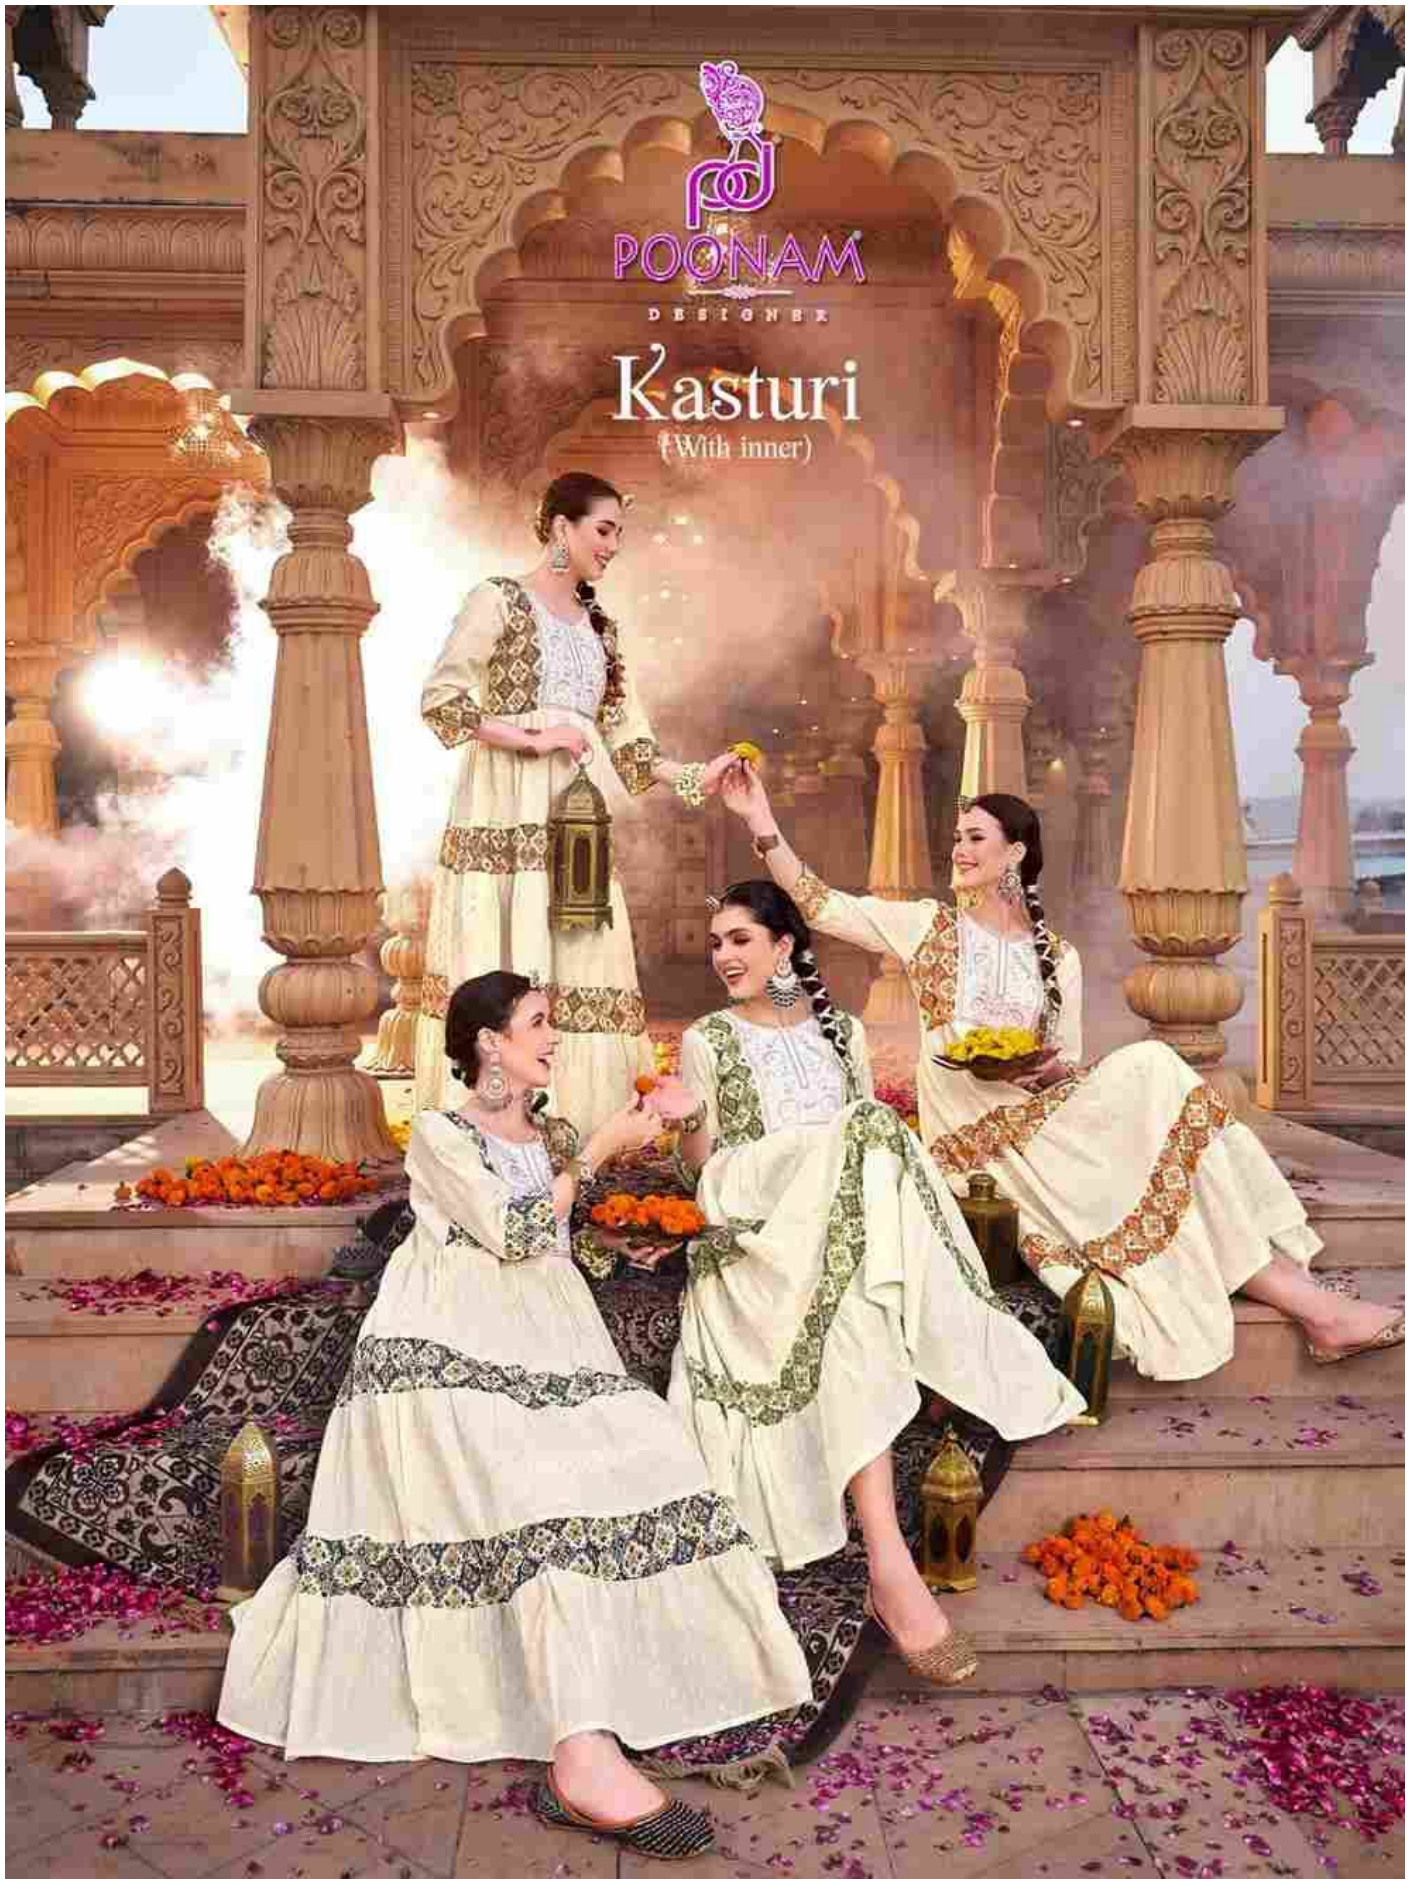

POONAM

DESIGNER

Kasturi  
(With inner)

PURE  
ELEGANCE  
1001