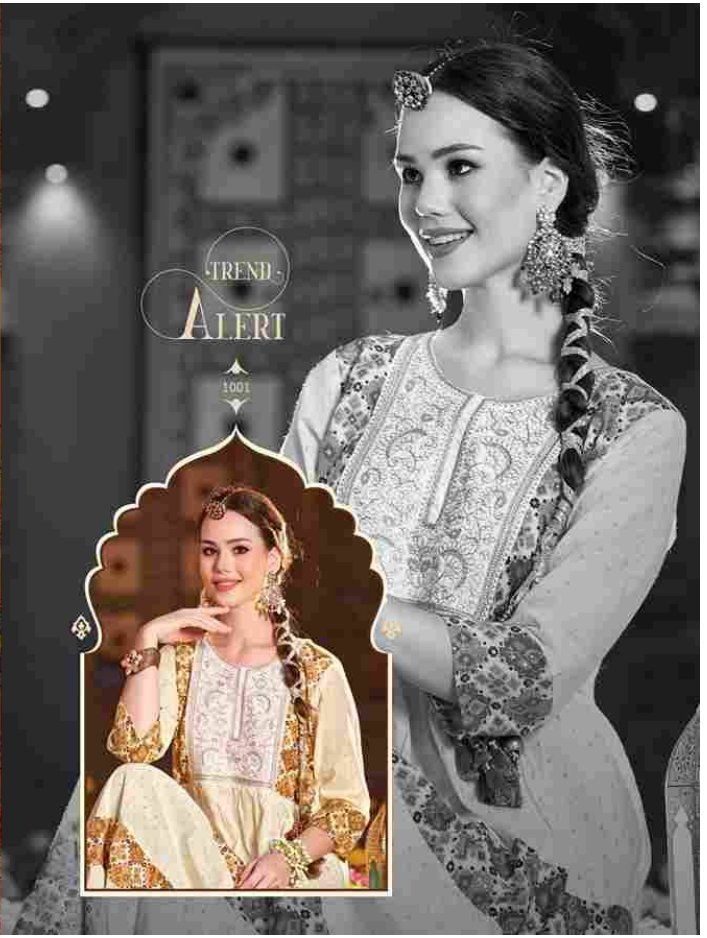

POONAM

DESIGNER

Kasturi  
(With inner)

PURE  
ELEGANCE  
1001

Life isn't all flares and gowns, even for the Princess of Wales.

1003

# Kasturi

(With inner)

Size- M.L.XL.XXL.3XL.4XL.5XL

1001

1002

1003

1004