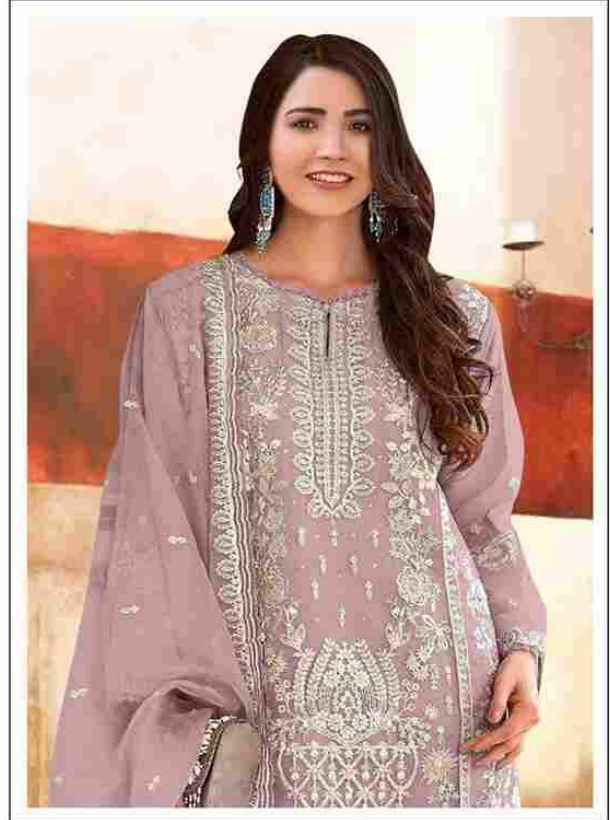

Motifz®
FASHION FORWARD

D.no-733-B

**TOP- ORGANZA WITH EMROIDERY
KHATLI WORK**

BOTTOM- DULL SANTOON PECH WORK

DUPATTA- ORGANZA WITH EMROIDERY

Motifz
FASHION FORWARD

D.no-733-A

**TOP- ORGANZA WITH EMROIDERY
KHATLI WORK**

BOTTOM- DULL SANTOON PECH WORK

DUPATTA- ORGANZA WITH EMROIDERY

Motifz®
FASHION FORWARD

D.no-733-B

**TOP- ORGANZA WITH EMROIDERY
KHATLI WORK**

BOTTOM- DULL SANTOON PECH WORK

DUPATTA- ORGANZA WITH EMROIDERY

Motifz
FASHION FORWARD

D.no-733-C

**TOP- ORGANZA WITH EMROIDERY
KHATLI WORK**

BOTTOM- DULL SANTOON PECH WORK

DUPATTA- ORGANZA WITH EMROIDERY

Motifz
FASHION FORWARD

D.no-733-D

**TOP- ORGANZA WITH EMROIDERY
KHATLI WORK**

BOTTOM- DULL SANTOON PECH WORK