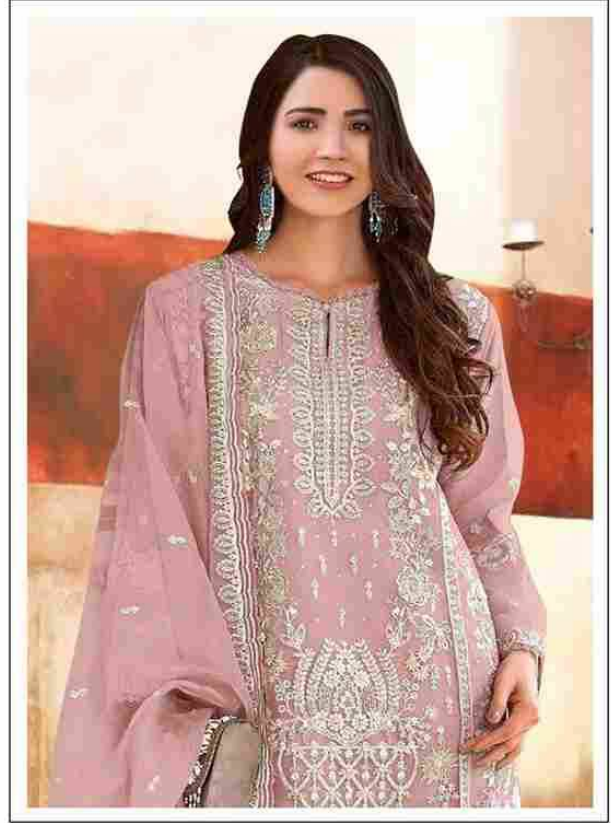

D.no-733-C

**TOP- ORGANZA WITH EMROIDERY
KHATLI WORK**

BOTTOM- DULL SANTOON PECH WORK

DUPATTA- ORGANZA WITH EMROIDERY

Motifz
FASHION FORWARD

D.no-733-D

**TOP- ORGANZA WITH EMROIDERY
KHATLI WORK**

BOTTOM- DULL SANTOON PECH WORK