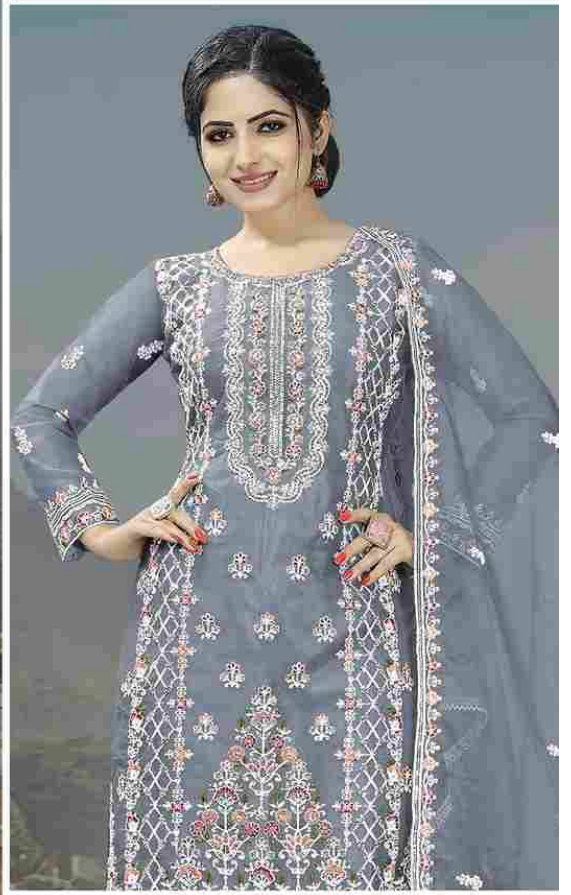

KROSSTM
KULTURE

KK-176-B

**TOP:- ORGANZA EMBROIDERED
WITH HEAVY ZARKAN WORK
DUPATTA:- ORGANZA EMBROIDERED
BOTTOM / INNER:- SANTOON**

KROSSTM
KULTURE

KK-176

**TOP:- ORGANZA EMBROIDERED
WITH HEAVY ZARKAN WORK
DUPATTA:- ORGANZA EMBROIDERED
BOTTOM / INNER:- SANTOON**

KROSSTM
KULTURE

KK-176-B

**TOP:- ORGANZA EMBROIDERED
WITH HEAVY ZARKAN WORK
DUPATTA:- ORGANZA EMBROIDERED
BOTTOM / INNER:- SANTOON**

KROSSTM
KULTURE

KK-176-C

**TOP:- ORGANZA EMBROIDERED
WITH HEAVY ZARKAN WORK**
DUPATTA:- ORGANZA EMBROIDERED
BOTTOM / INNER:- SANTOON

KROSSTM
KULTURE

KK-176-D

**TOP:- ORGANZA EMBROIDERED
WITH HEAVY ZARKAN WORK
DUPATTA:- ORGANZA EMBROIDERED
BOTTOM / INNER:- SANTOON**