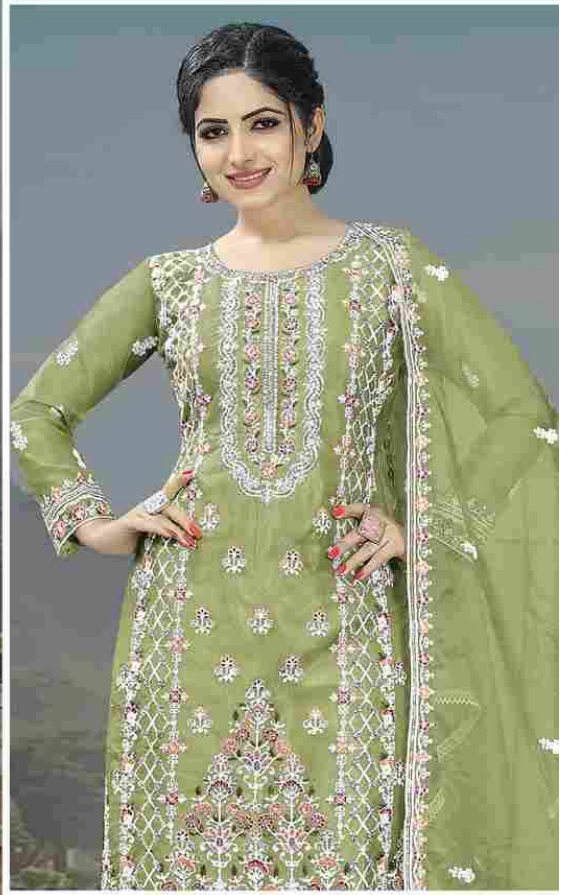

KROSSTM
KULTURE

KK-176-B

**TOP:- ORGANZA EMBROIDERED
WITH HEAVY ZARKAN WORK
DUPATTA:- ORGANZA EMBROIDERED
BOTTOM / INNER:- SANTOON**

KROSSTM
KULTURE

KK-176

**TOP:- ORGANZA EMBROIDERED
WITH HEAVY ZARKAN WORK
DUPATTA:- ORGANZA EMBROIDERED
BOTTOM / INNER:- SANTOON**

KROSSTM
KULTURE

KK-176-B

**TOP:- ORGANZA EMBROIDERED
WITH HEAVY ZARKAN WORK
DUPATTA:- ORGANZA EMBROIDERED
BOTTOM / INNER:- SANTOON**

KROSSTM
KULTURE

KK-176-C

**TOP:- ORGANZA EMBROIDERED
WITH HEAVY ZARKAN WORK**
DUPATTA:- ORGANZA EMBROIDERED
BOTTOM / INNER:- SANTOON

KROSSTM
KULTURE

KK-176-D

**TOP:- ORGANZA EMBROIDERED
WITH HEAVY ZARKAN WORK
DUPATTA:- ORGANZA EMBROIDERED
BOTTOM / INNER:- SANTOON**