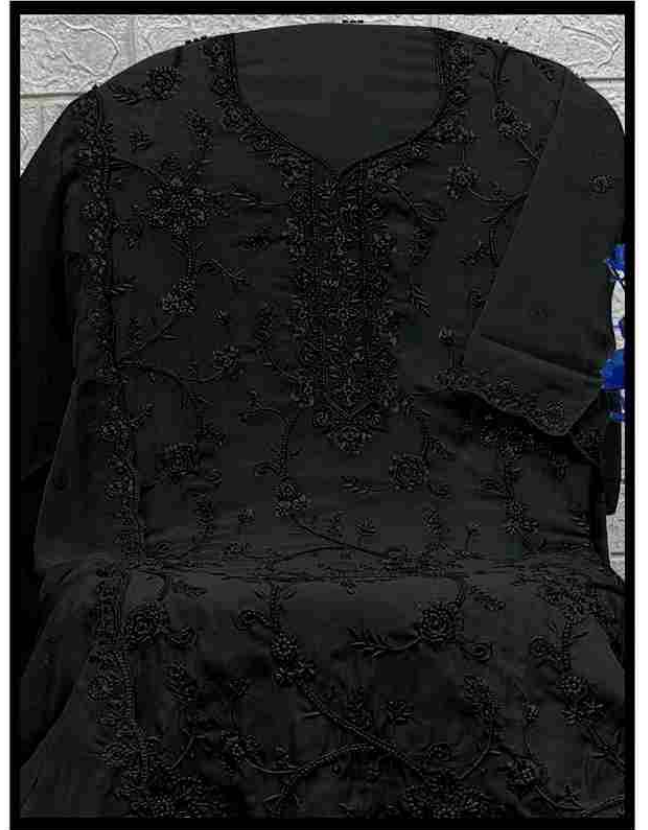

*Serene*  
Pakistani Suit  
A BRAND BY MEGHA EXPORT

S - 365 F

**TOP - FOX GEORGETTE HEAVY EMBROIDERY WORK**

**WITH KHATLI {BITS} WORK**

**BOTTOM / INNER - DULL SANTUN**

**DUPATTA - FOX GEORGETTE HEAVY EMBROIDERY WORK**

*Serene*<sup>TM</sup>  
Pakistani Suit  
A BRAND BY MEGHA EXPORT

S - 365 E

TOP - FOX GEORGETTE HEAVY EMBROIDERY WORK

WITH KHATLI {BITS} WORK

BOTTOM / INNER - DULL SANTUN

DUPATTA - FOX GEORGETTE HEAVY EMBROIDERY WORK

*Serine*  
Pakistani Suit  
A BRAND BY MEGHA EXPORT

S - 365 F

**TOP - FOX GEORGETTE HEAVY EMBROIDERY WORK**

**WITH KHATLI {BITS} WORK**

**BOTTOM / INNER - DULL SANTUN**

**DUPATTA - FOX GEORGETTE HEAVY EMBROIDERY WORK**

TOP - FOX GEORGETTE HEAVY EMBROIDERY WORK  
WITH KHATLI (BITS) WORK  
BOTTOM / INNER - DULL SANTUN

DUPATTA - FOX GEORGETTE HEAVY EMBROIDERY WORK

S - 365 E

S - 365 F