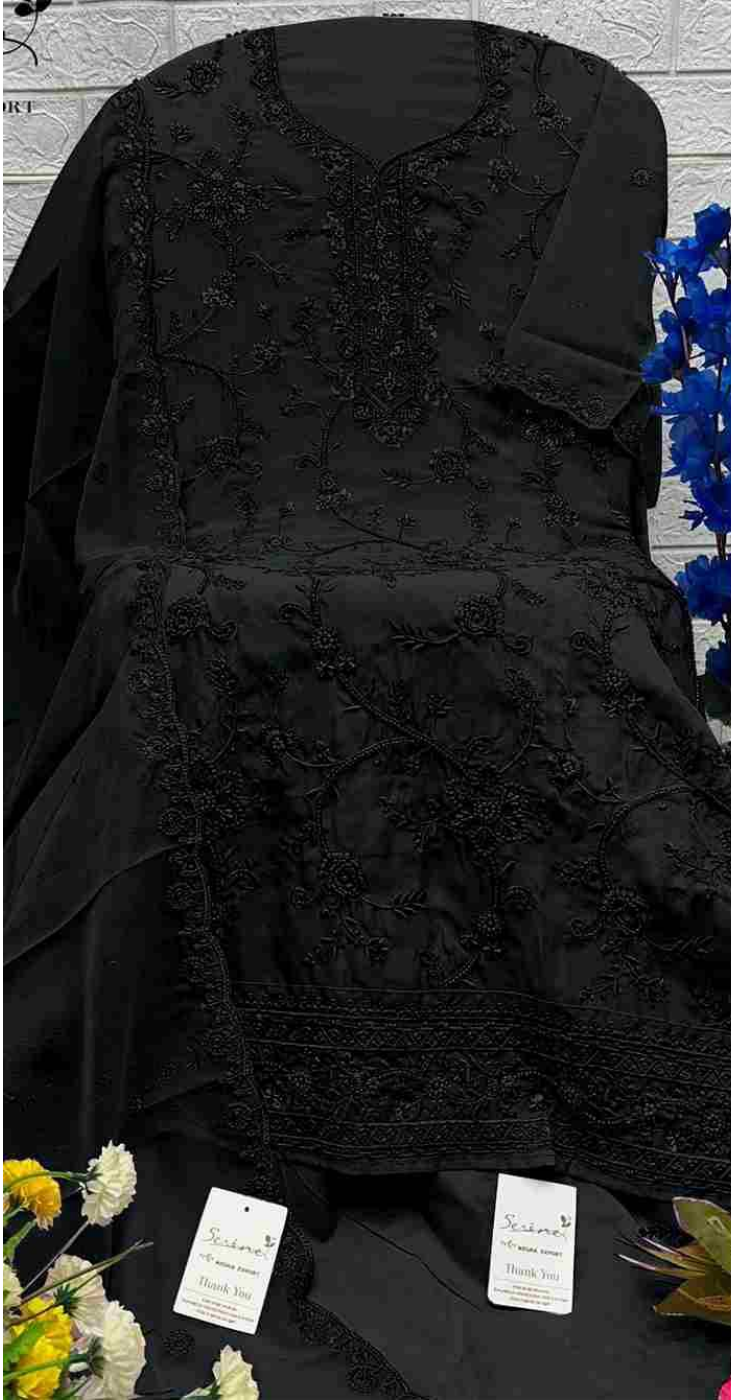

*Serene*  
Pakistani Suit  
A BRAND BY MEGHA EXPORT

S - 365 F

**TOP - FOX GEORGETTE HEAVY EMBROIDERY WORK**

**WITH KHATLI {BITS} WORK**

**BOTTOM / INNER - DULL SANTUN**

**DUPATTA - FOX GEORGETTE HEAVY EMBROIDERY WORK**

*Serene*<sup>TM</sup>  
Pakistani Suit  
A BRAND BY MEGHA EXPORT

S - 365 E

TOP - FOX GEORGETTE HEAVY EMBROIDERY WORK

WITH KHATLI {BITS} WORK

BOTTOM / INNER - DULL SANTUN

DUPATTA - FOX GEORGETTE HEAVY EMBROIDERY WORK

*Serine*  
Pakistani Suit  
A BRAND BY MEGHA EXPORT

S - 365 F

**TOP - FOX GEORGETTE HEAVY EMBROIDERY WORK**

**WITH KHATLI {BITS} WORK**

**BOTTOM / INNER - DULL SANTUN**

**DUPATTA - FOX GEORGETTE HEAVY EMBROIDERY WORK**

TOP - FOX GEORGETTE HEAVY EMBROIDERY WORK  
WITH KHATLI (BITS) WORK  
BOTTOM / INNER - DULL SANTUN

DUPATTA - FOX GEORGETTE HEAVY EMBROIDERY WORK

S - 365 E

S - 365 F