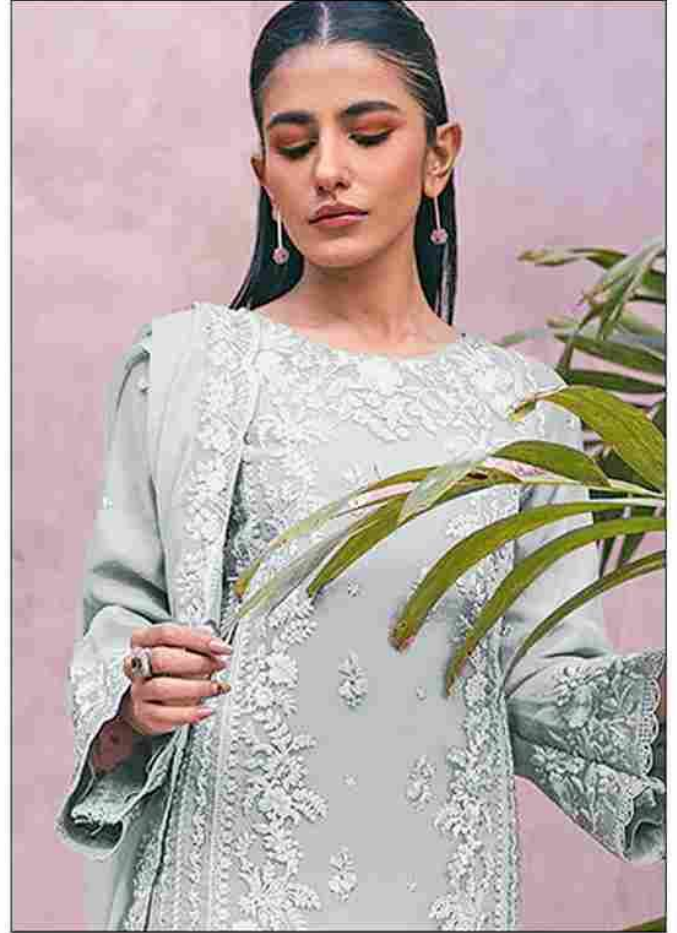

*Serine*<sup>TM</sup>  
Pakistani Suit  
A BRAND BY  MEGA EXPORT  
**S - 382 B**

TOP - FOX GEORGETTE HEAVY EMBROIDERY WORK  
WITH ZARKAN WORK  
BOTTOM+INNER - DULL SANTUN  
DUPATTA - FOX GEORGETTE HEAVY EMBROIDEREY WORK

*Serina*<sup>TM</sup>  
Pakistani Suit  
A BRAND BY  MEGA EXPORT  
S - 382 A

TOP - FOX GEORGETTE HEAVY EMBROIDERY WORK  
WITH ZARKAN WORK  
BOTTOM+INNER - DULL SANTUN  
DUPATTA - FOX GEORGETTE HEAVY EMBROIDERY WORK

*Serina*<sup>TM</sup>  
Pakistani Suit  
A BRAND BY  MEGA EXPORT  
**S - 382 B**

TOP - FOX GEORGETTE HEAVY EMBROIDERY WORK  
WITH ZARKAN WORK  
BOTTOM+INNER - DULL SANTUN  
DUPATTA - FOX GEORGETTE HEAVY EMBROIDEREY WORK

*Serine*<sup>TM</sup>  
Pakistani Suit  
A BRAND BY  MEGA EXPORT  
S - 382 C

TOP - FOX GEORGETTE HEAVY EMBROIDERY WORK  
WITH ZARKAN WORK  
BOTTOM+INNER - DULL SANTUN  
DUPATTA - FOX GEORGETTE HEAVY EMBROIDEREY WORK