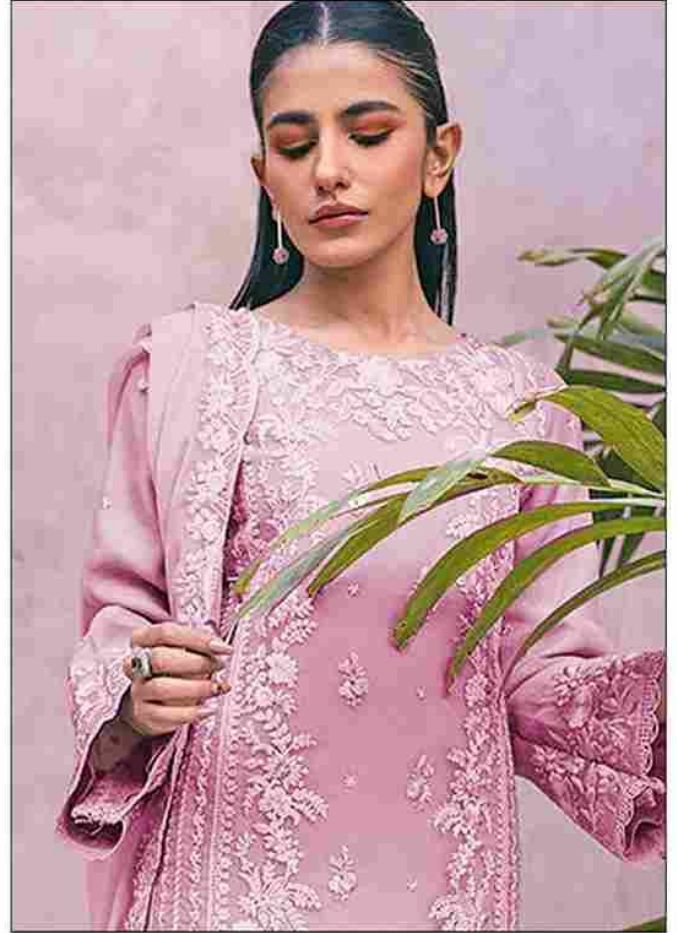

*Serine*<sup>TM</sup>  
Pakistani Suit  
A BRAND BY  MEGA EXPORT  
**S - 382 B**

TOP - FOX GEORGETTE HEAVY EMBROIDERY WORK  
WITH ZARKAN WORK  
BOTTOM+INNER - DULL SANTUN  
DUPATTA - FOX GEORGETTE HEAVY EMBROIDEREY WORK

*Serina*<sup>TM</sup>  
Pakistani Suit  
A BRAND BY  MEGA EXPORT  
S - 382 A

TOP - FOX GEORGETTE HEAVY EMBROIDERY WORK  
WITH ZARKAN WORK  
BOTTOM+INNER - DULL SANTUN  
DUPATTA - FOX GEORGETTE HEAVY EMBROIDERY WORK

*Serina*<sup>TM</sup>  
Pakistani Suit  
A BRAND BY  MEGA EXPORT  
**S - 382 B**

TOP - FOX GEORGETTE HEAVY EMBROIDERY WORK  
WITH ZARKAN WORK  
BOTTOM+INNER - DULL SANTUN  
DUPATTA - FOX GEORGETTE HEAVY EMBROIDEREY WORK

*Serine*<sup>TM</sup>  
Pakistani Suit  
A BRAND BY  MEGA EXPORT  
S - 382 C

TOP - FOX GEORGETTE HEAVY EMBROIDERY WORK  
WITH ZARKAN WORK  
BOTTOM+INNER - DULL SANTUN  
DUPATTA - FOX GEORGETTE HEAVY EMBROIDEREY WORK