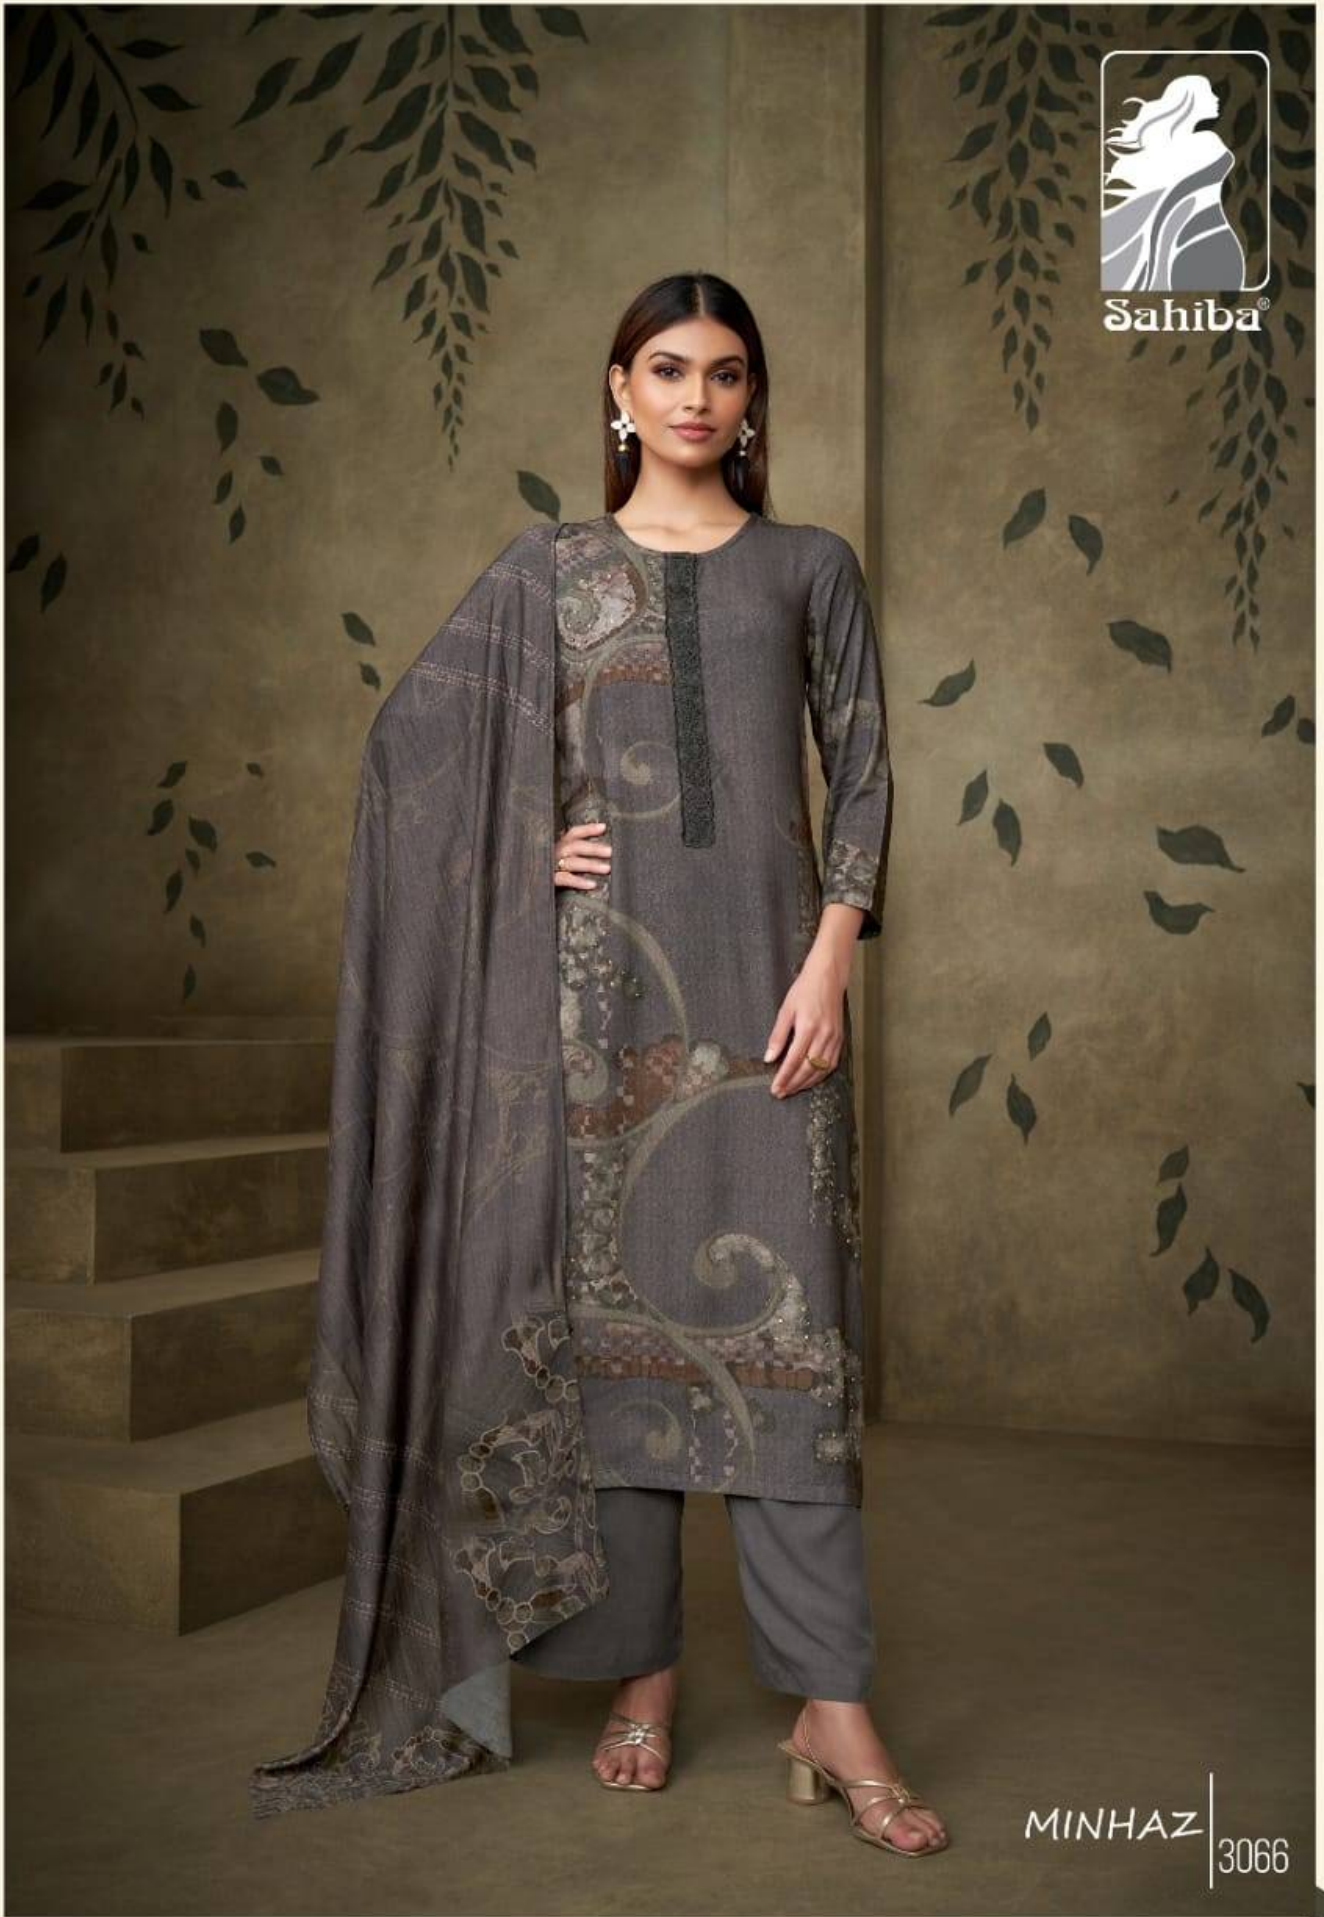

MINHAZ

Sahiba®

Sahiba®

MINHAZ | 3066

Sahiba®

Sahiba®

3066

3042

TOP - MUSLIN SILK DIGITAL PRINT WITH HAND WORK

BOTTOM - MULBERRY SATIN

DUPATTA - PURE MUSLIN DIGITAL PRINTED DUPATTA

{ RATE }
{ RS,1495/- }

A SET OF 1 DESIGN x 4 COLORWAY

TOTAL SUITS = 4