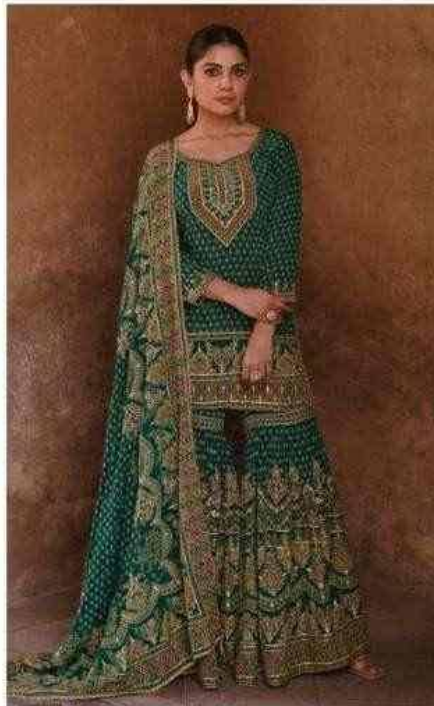

SAYURI®
Designer

Noerani

SAYURI[®]
Designer

Style No / 5457

SAYURI®
Designer

Style No / 5458

Style No / **5454**

Style No / **5455**

Style No / **5456**

Style No / **5457**

Style No / **5458**

SAYURI[®]
— Designer

Noorani