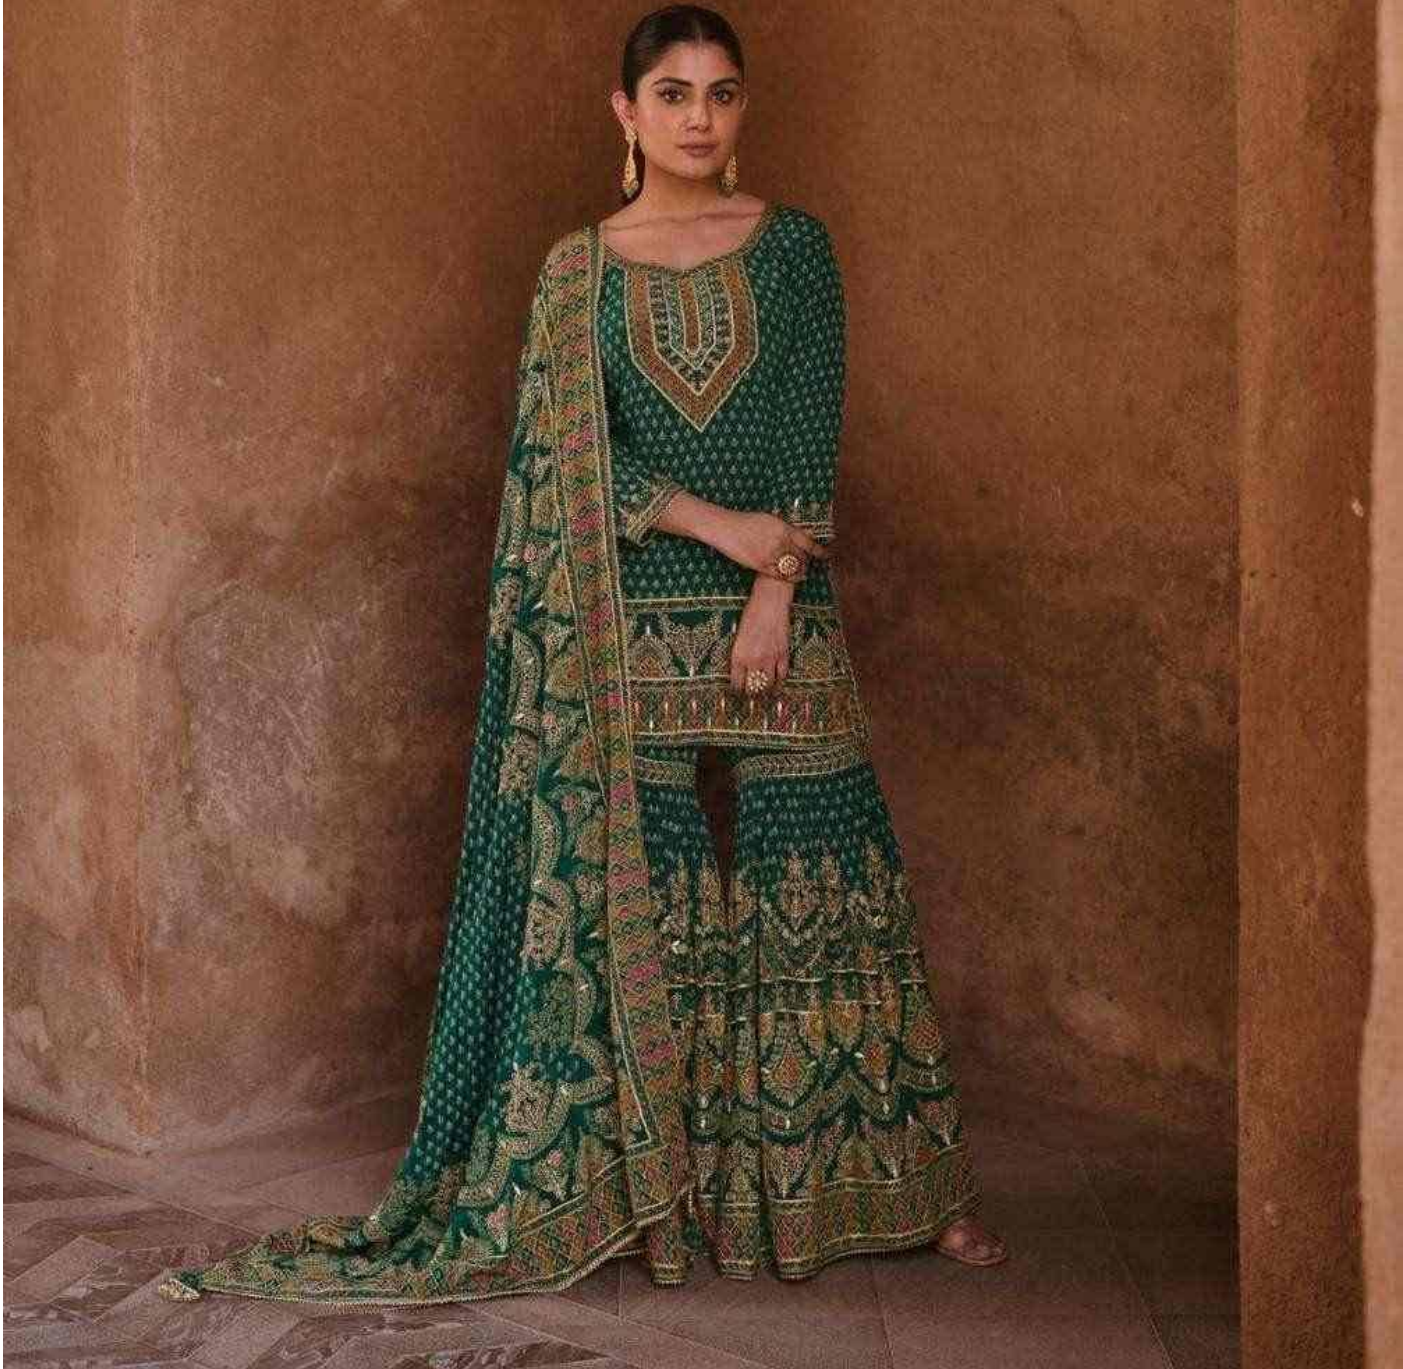

SAYURI®
Designer

Noerani

SAYURI[®]
Designer

Style No / 5457

SAYURI®
Designer

Style No / 5458

Style No / **5454**

Style No / **5455**

Style No / **5456**

Style No / **5457**

Style No / **5458**

SAYURI[®]
— Designer

Noorani