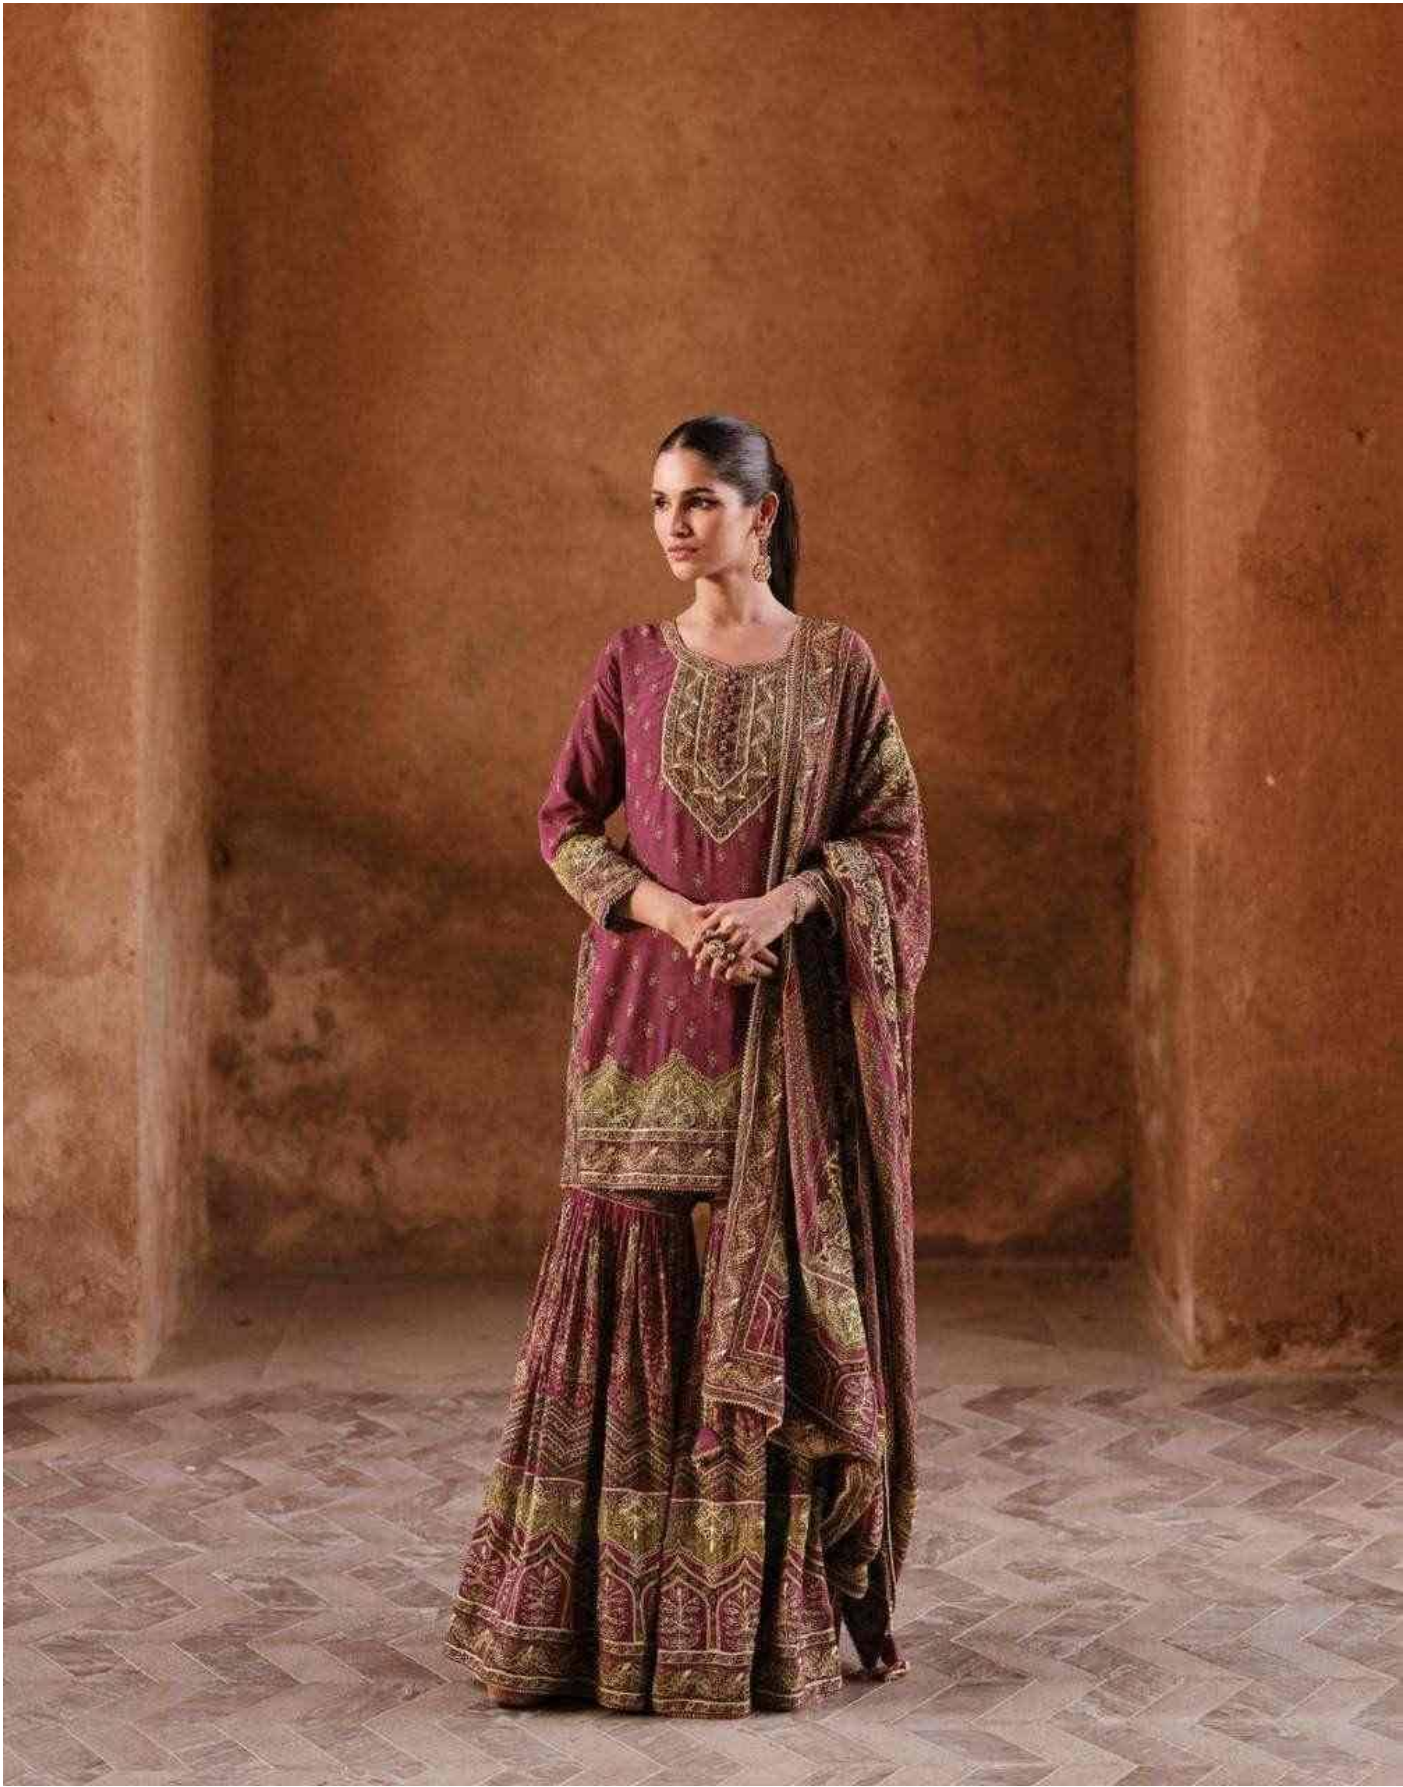

SAYURI®
Designer

Noerani

SAYURI[®]
Designer

Style No / 5457

SAYURI®
Designer

Style No / 5458

Style No / **5454**

Style No / **5455**

Style No / **5456**

Style No / **5457**

Style No / **5458**

SAYURI[®]
— Designer

Noorani