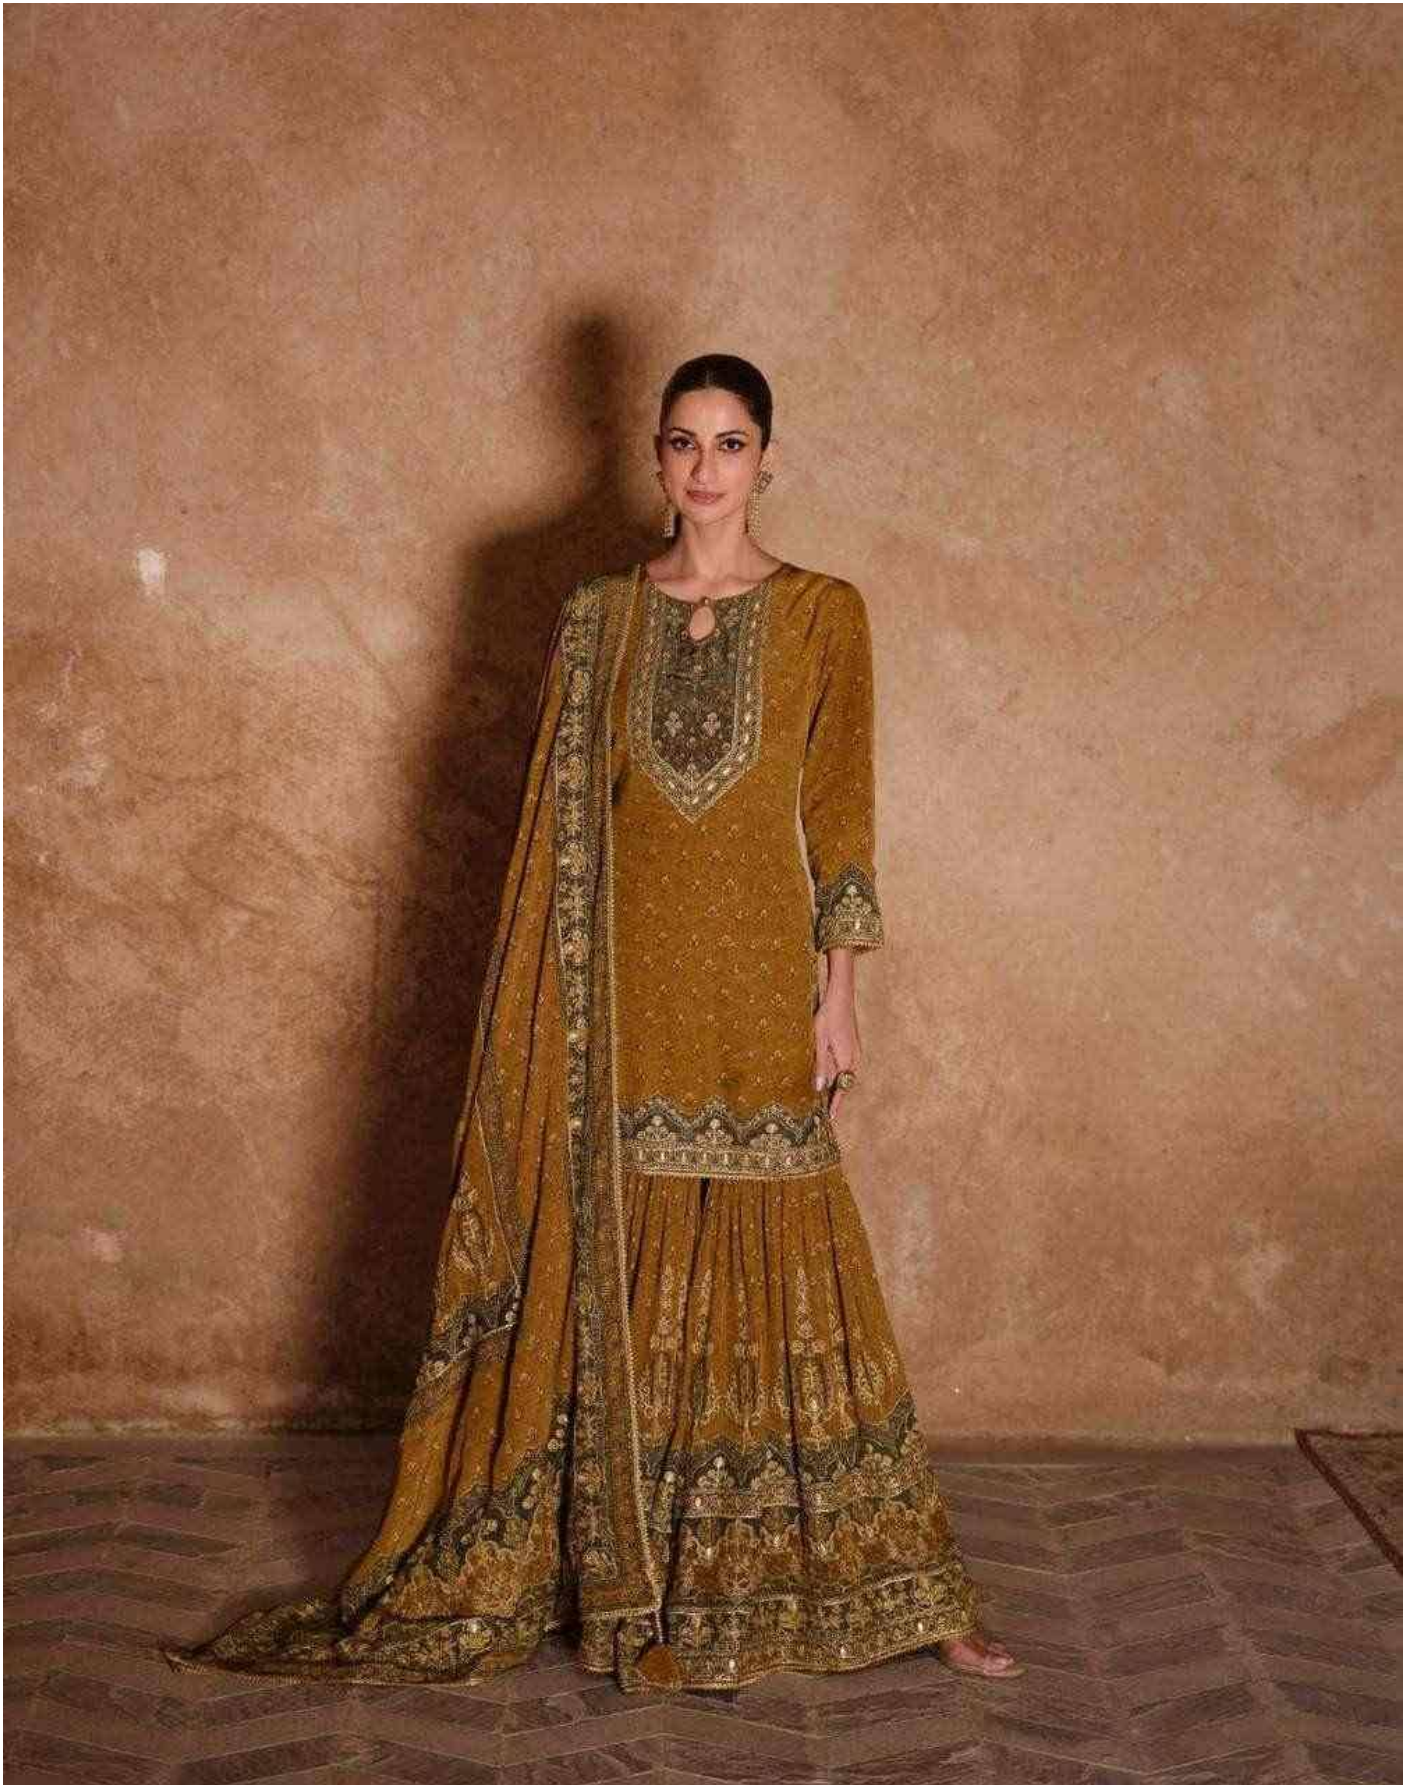

SAYURI®
Designer

Noerani

SAYURI[®]
Designer

Style No / 5457

SAYURI®
Designer

Style No / 5458

Style No / **5454**

Style No / **5455**

Style No / **5456**

Style No / **5457**

Style No / **5458**

SAYURI[®]
— Designer

Noorani