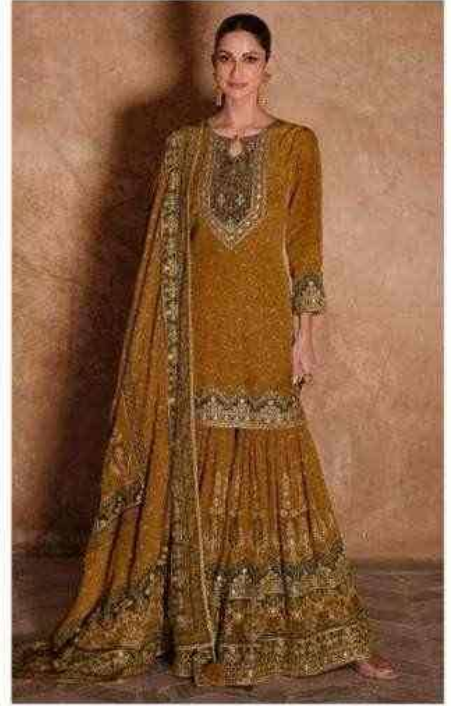

SAYURI®
Designer

Noerani

SAYURI[®]
Designer

Style No / 5457

SAYURI®
Designer

Style No / 5458

Style No / **5454**

Style No / **5455**

Style No / **5456**

Style No / **5457**

Style No / **5458**

SAYURI[®]
— Designer

Noorani