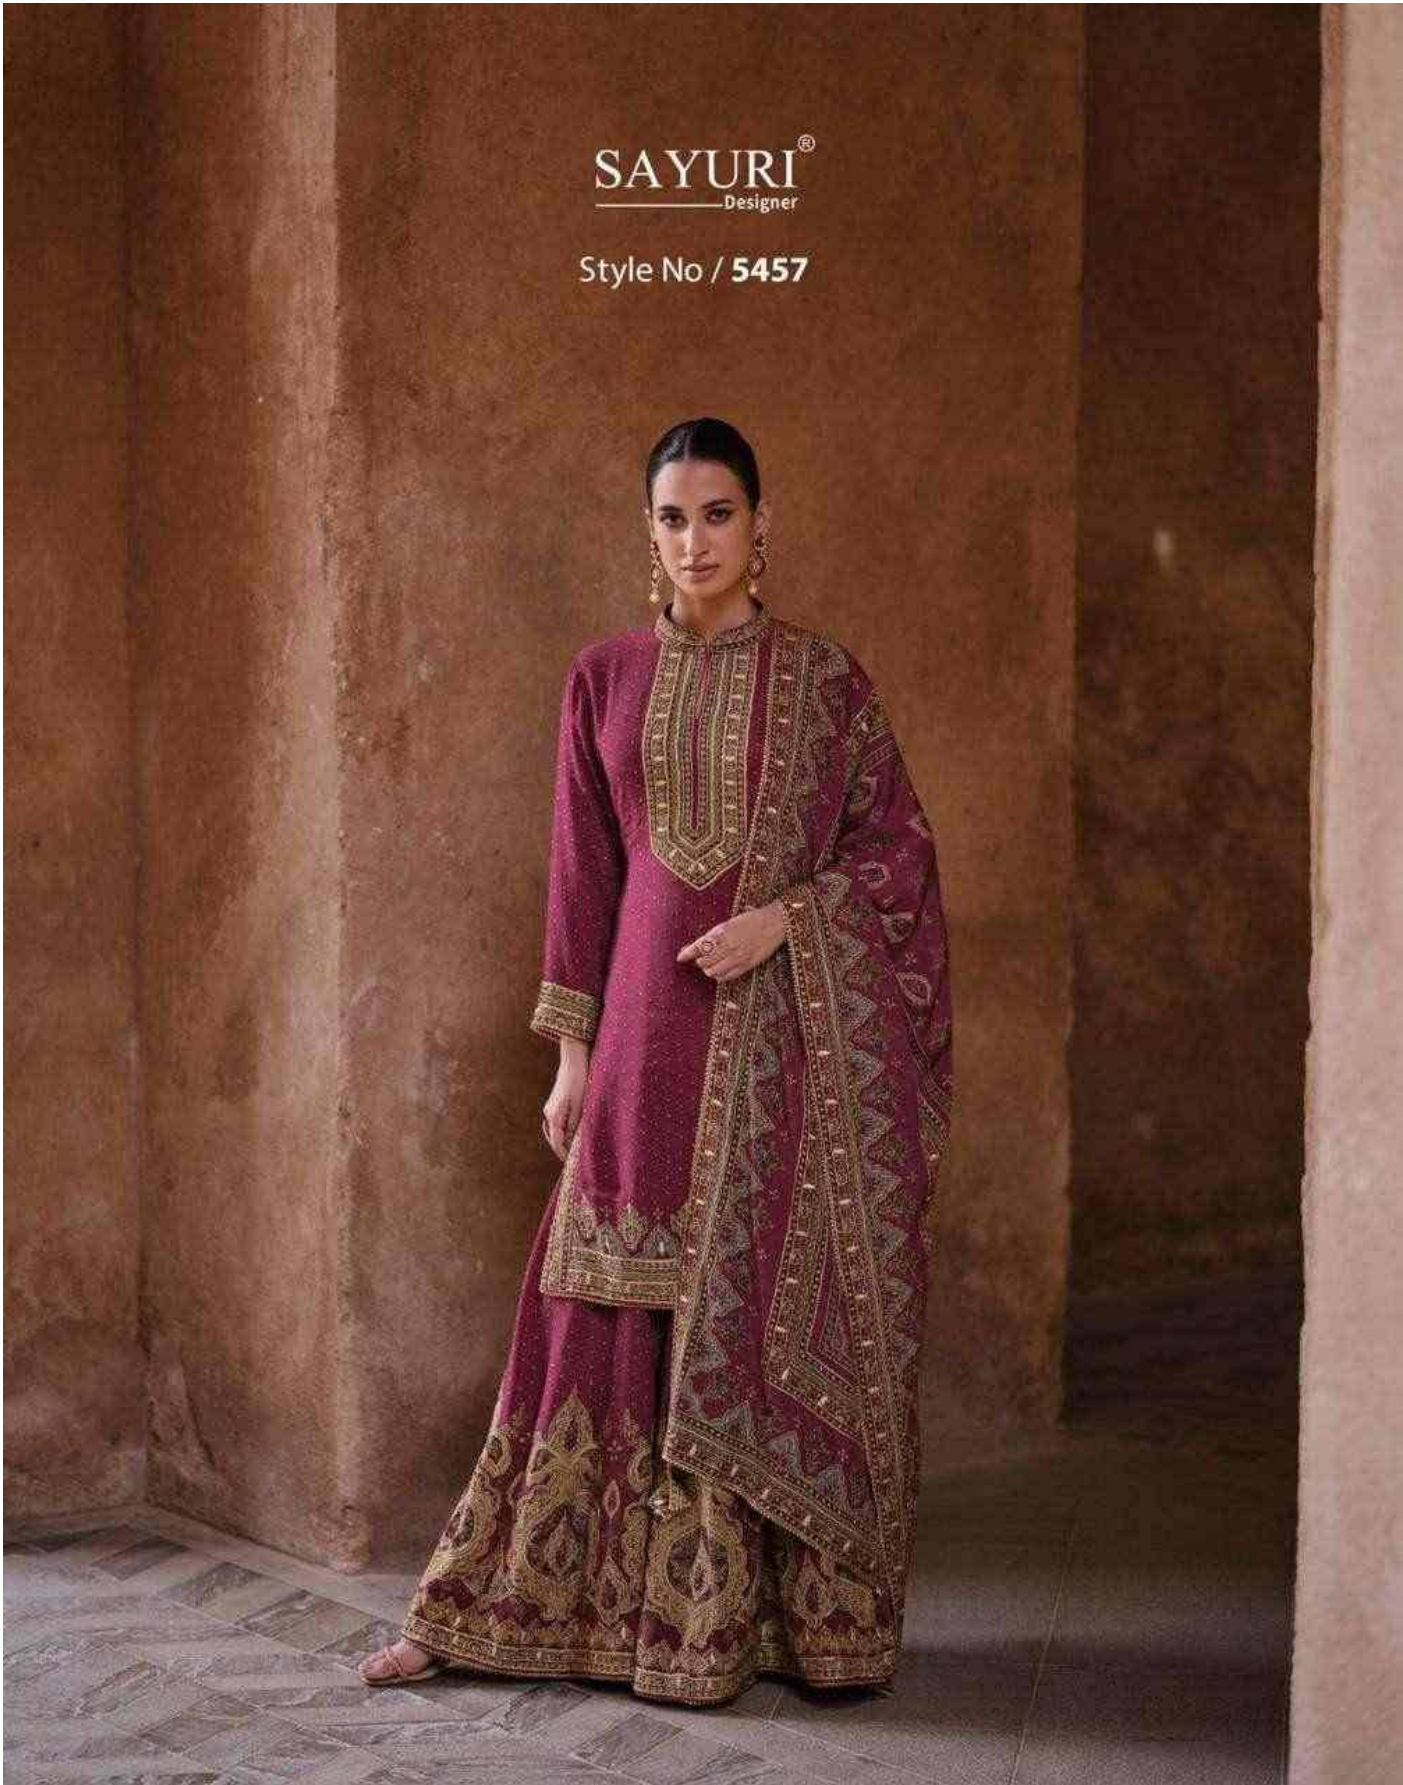

SAYURI®
Designer

Noerani

SAYURI[®]
Designer

Style No / 5457

SAYURI®
Designer

Style No / 5458

Style No / **5454**

Style No / **5455**

Style No / **5456**

Style No / **5457**

Style No / **5458**

SAYURI[®]
— Designer

Noorani