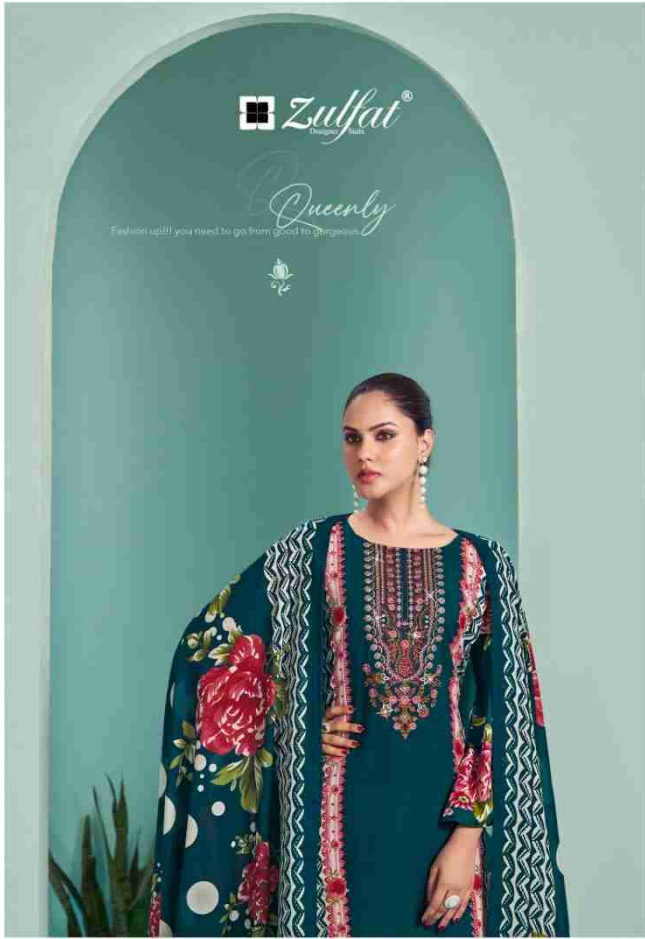

 *Zulfat*<sup>®</sup>  
Designer Suits

RUHANI

**Zulfat**  
DESIGNER

*Element*

Being your stunning best to match the elegance occasion.  
Your stunning side this season

601-002

Zulfat®  
Designed with Soul

*Fervent*

There's a new mood for women, and it's full of sophistication, Glamour and seductive woman charm.

601-003

*Advance*

**Zulfat**<sup>®</sup>  
Dressmaker

Embellish your ethnic style with the latest collection of some gorgeous and stunning saris.