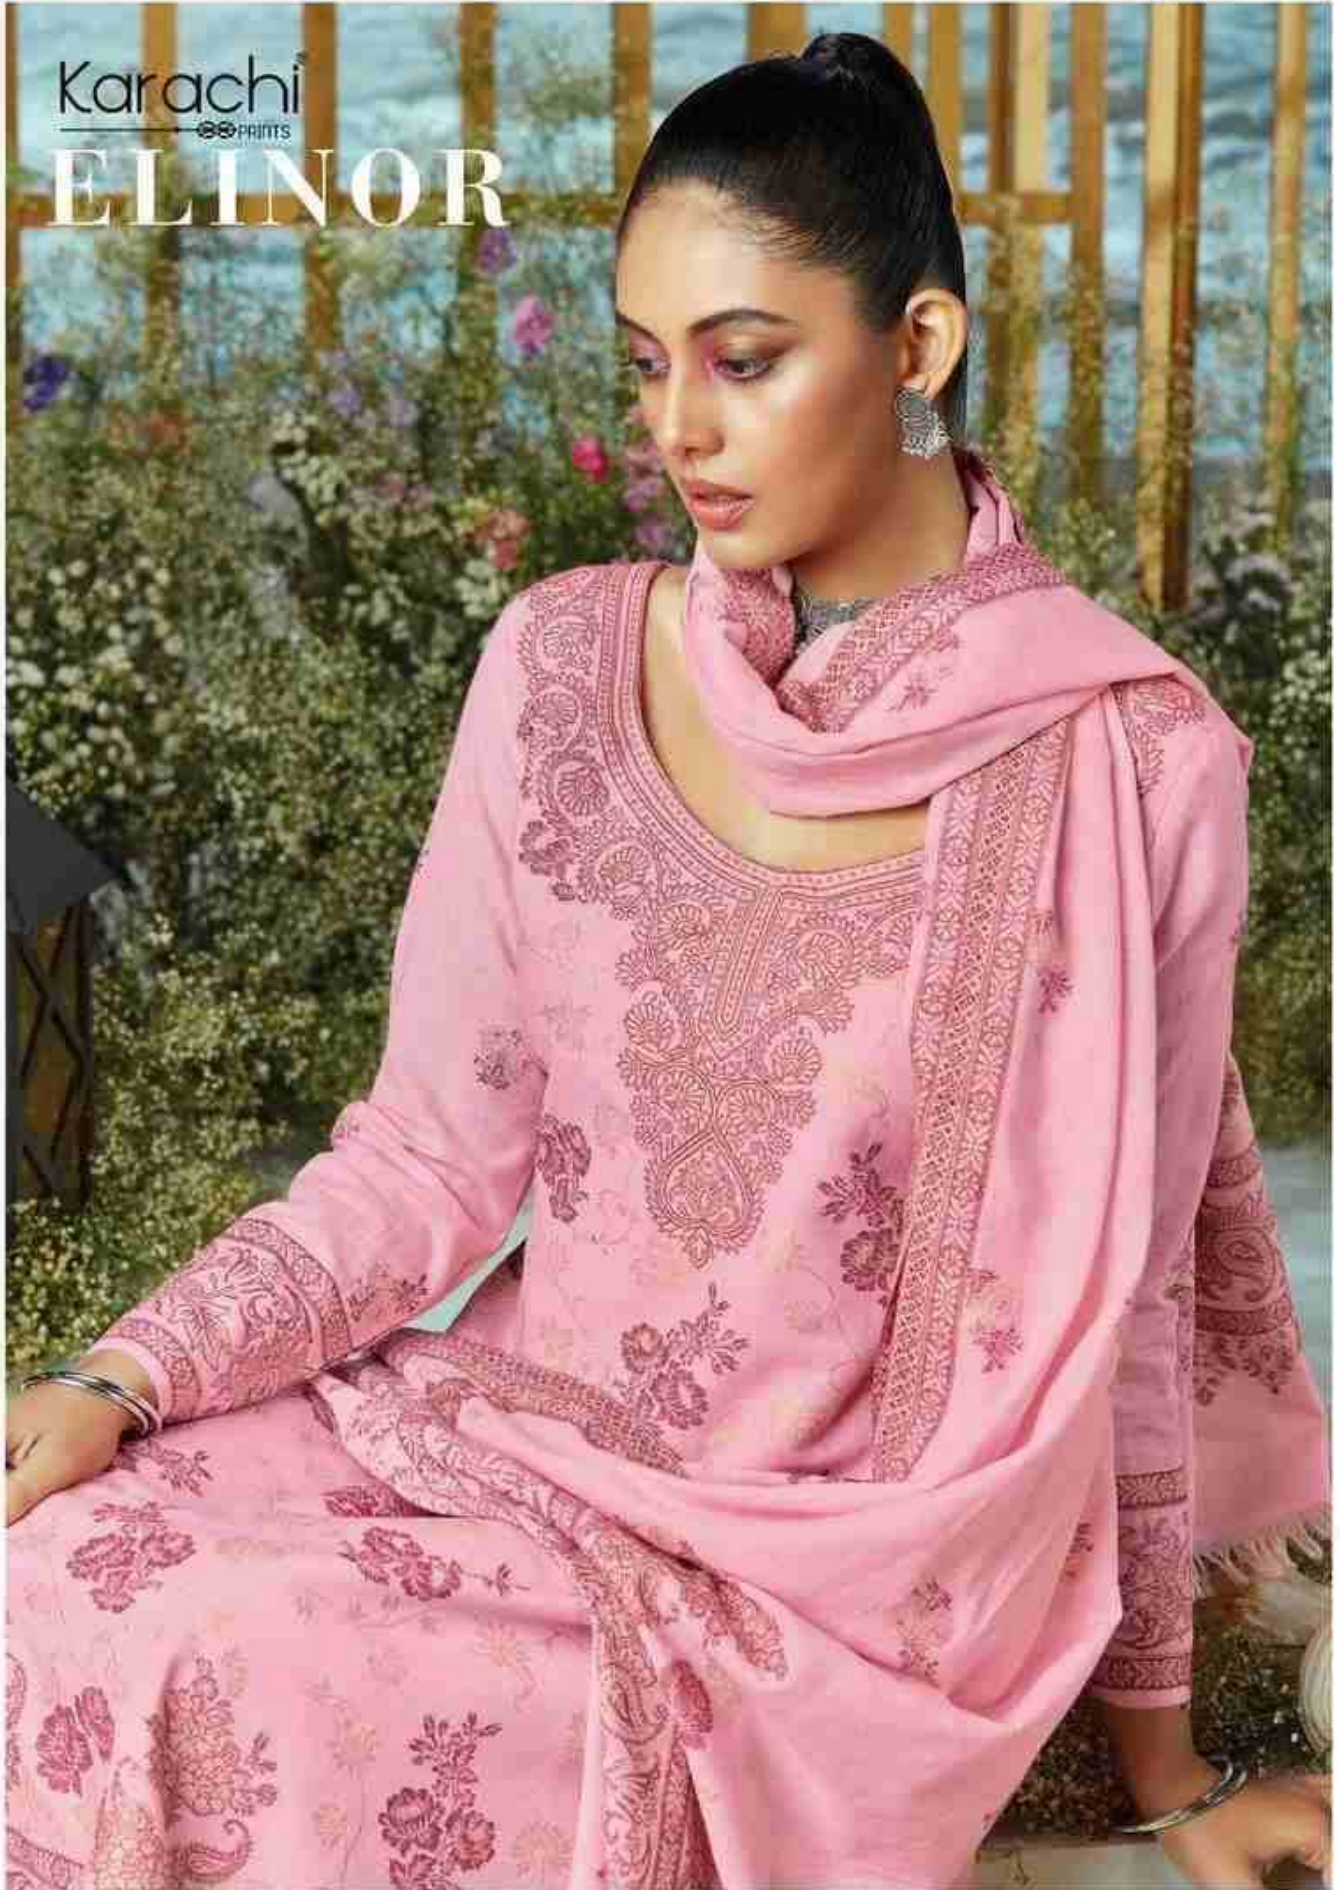

Karachi
PRINTS

ELINOR

003

005

006

001

002

003

004

005

006

ELINOR

DISIGN NO : 101 TO 106 (TOTAL DESIGN - 06)

RATE : 1525 PER PIECE

TOTAL AMOUNT : 9150 /- +GST

KURTA - Pure Lawn Cotton With Weaving Jecquard

SALWAAR - Pure Cotton Dyed

CHUNNI - Pure Lawn Cotton With Weaving Jecquard

Karachi®
PRINTS