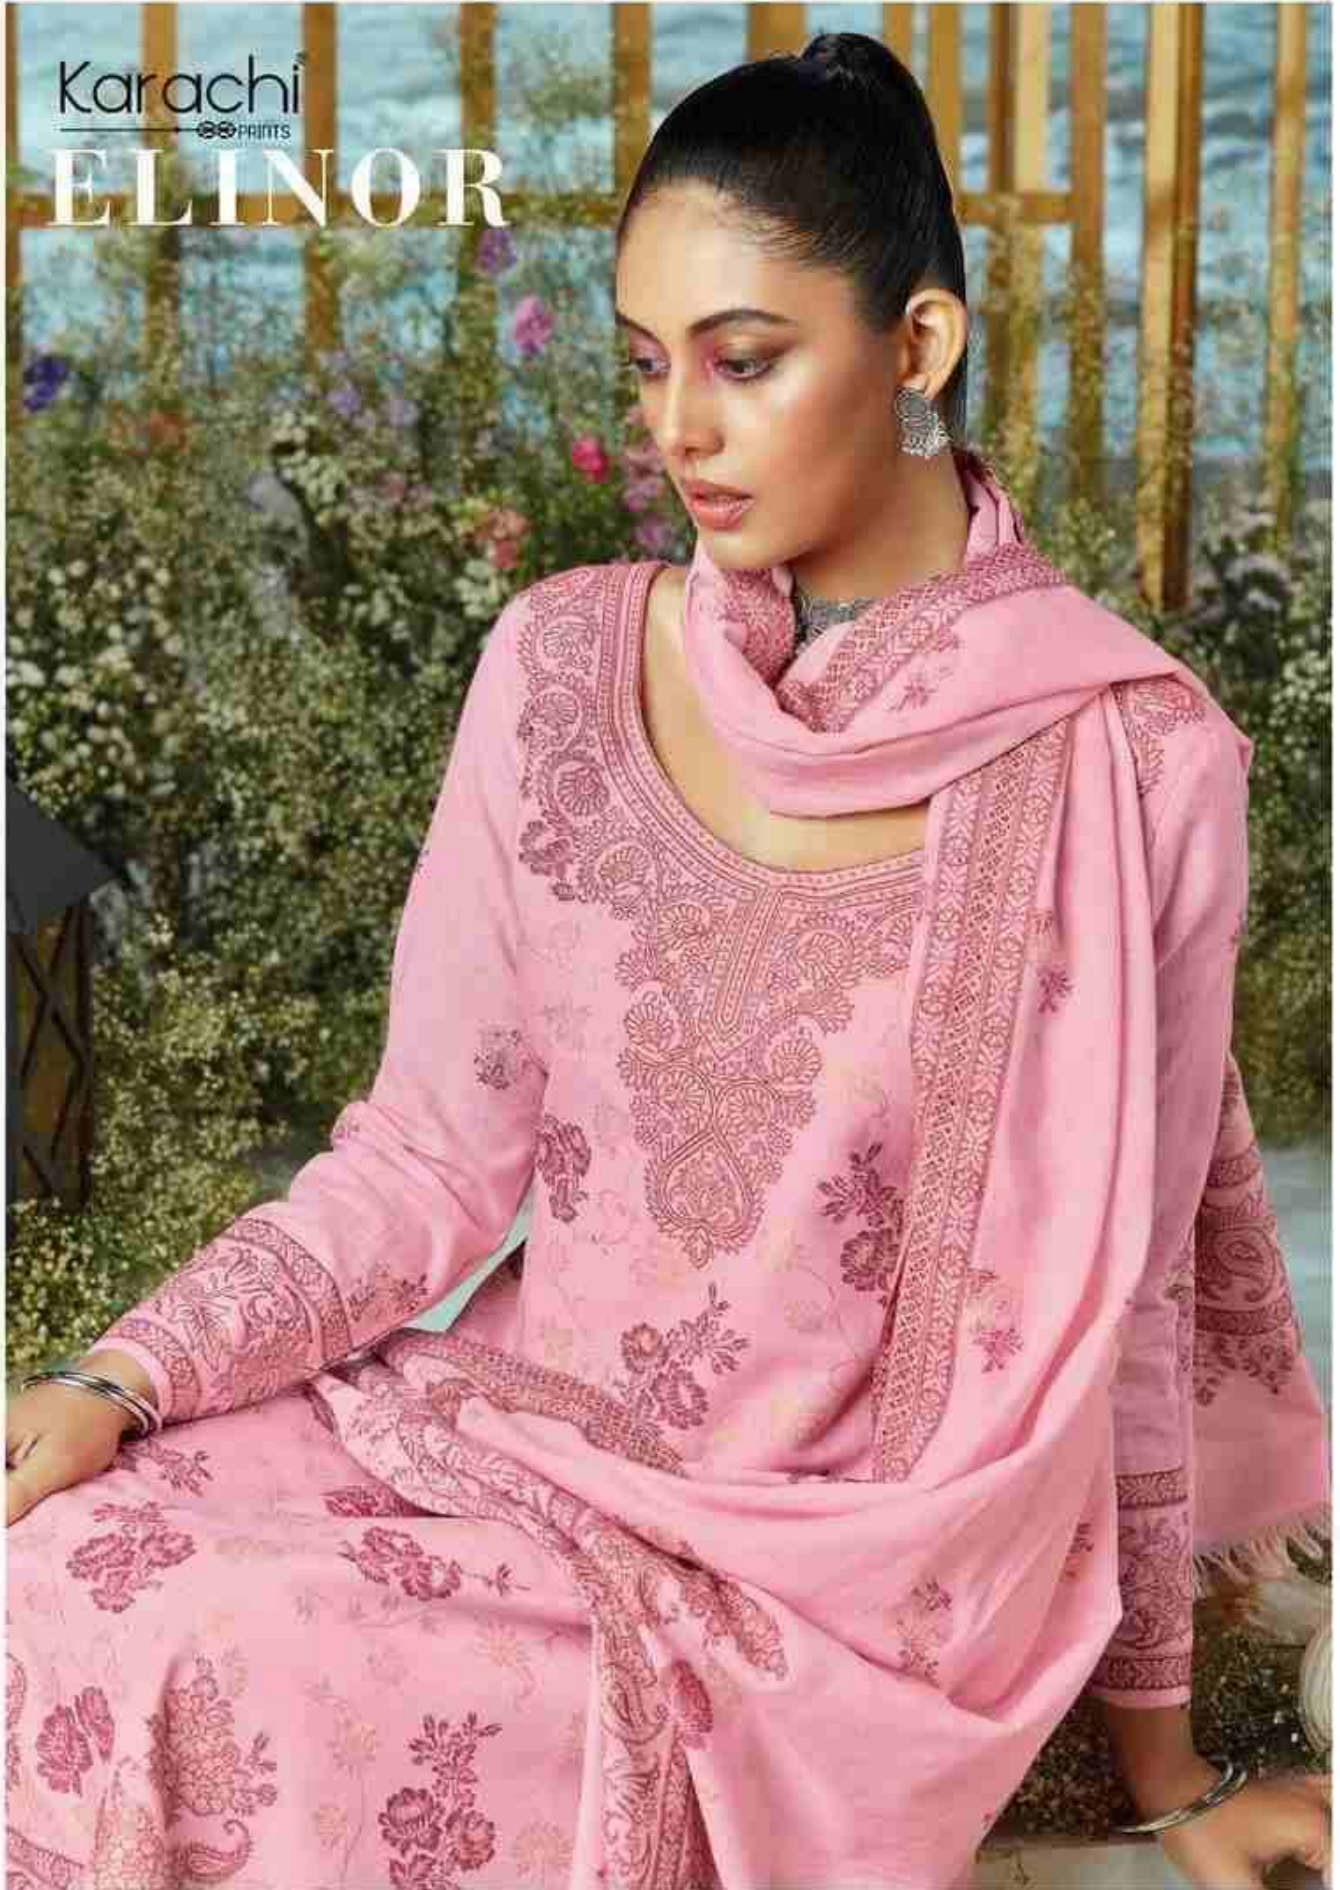

Karachi
PRINTS

ELINOR

004

006

001

002

003

004

005

006

ELINOR

DISIGN NO : 101 TO 106 (TOTAL DESIGN - 06)

RATE : 1525 PER PIECE

TOTAL AMOUNT : 9150 /- +GST

KURTA - Pure Lawn Cotton With Weaving Jecquard

SALWAAR - Pure Cotton Dyed

CHUNNI - Pure Lawn Cotton With Weaving Jecquard

Karachi®
PRINTS