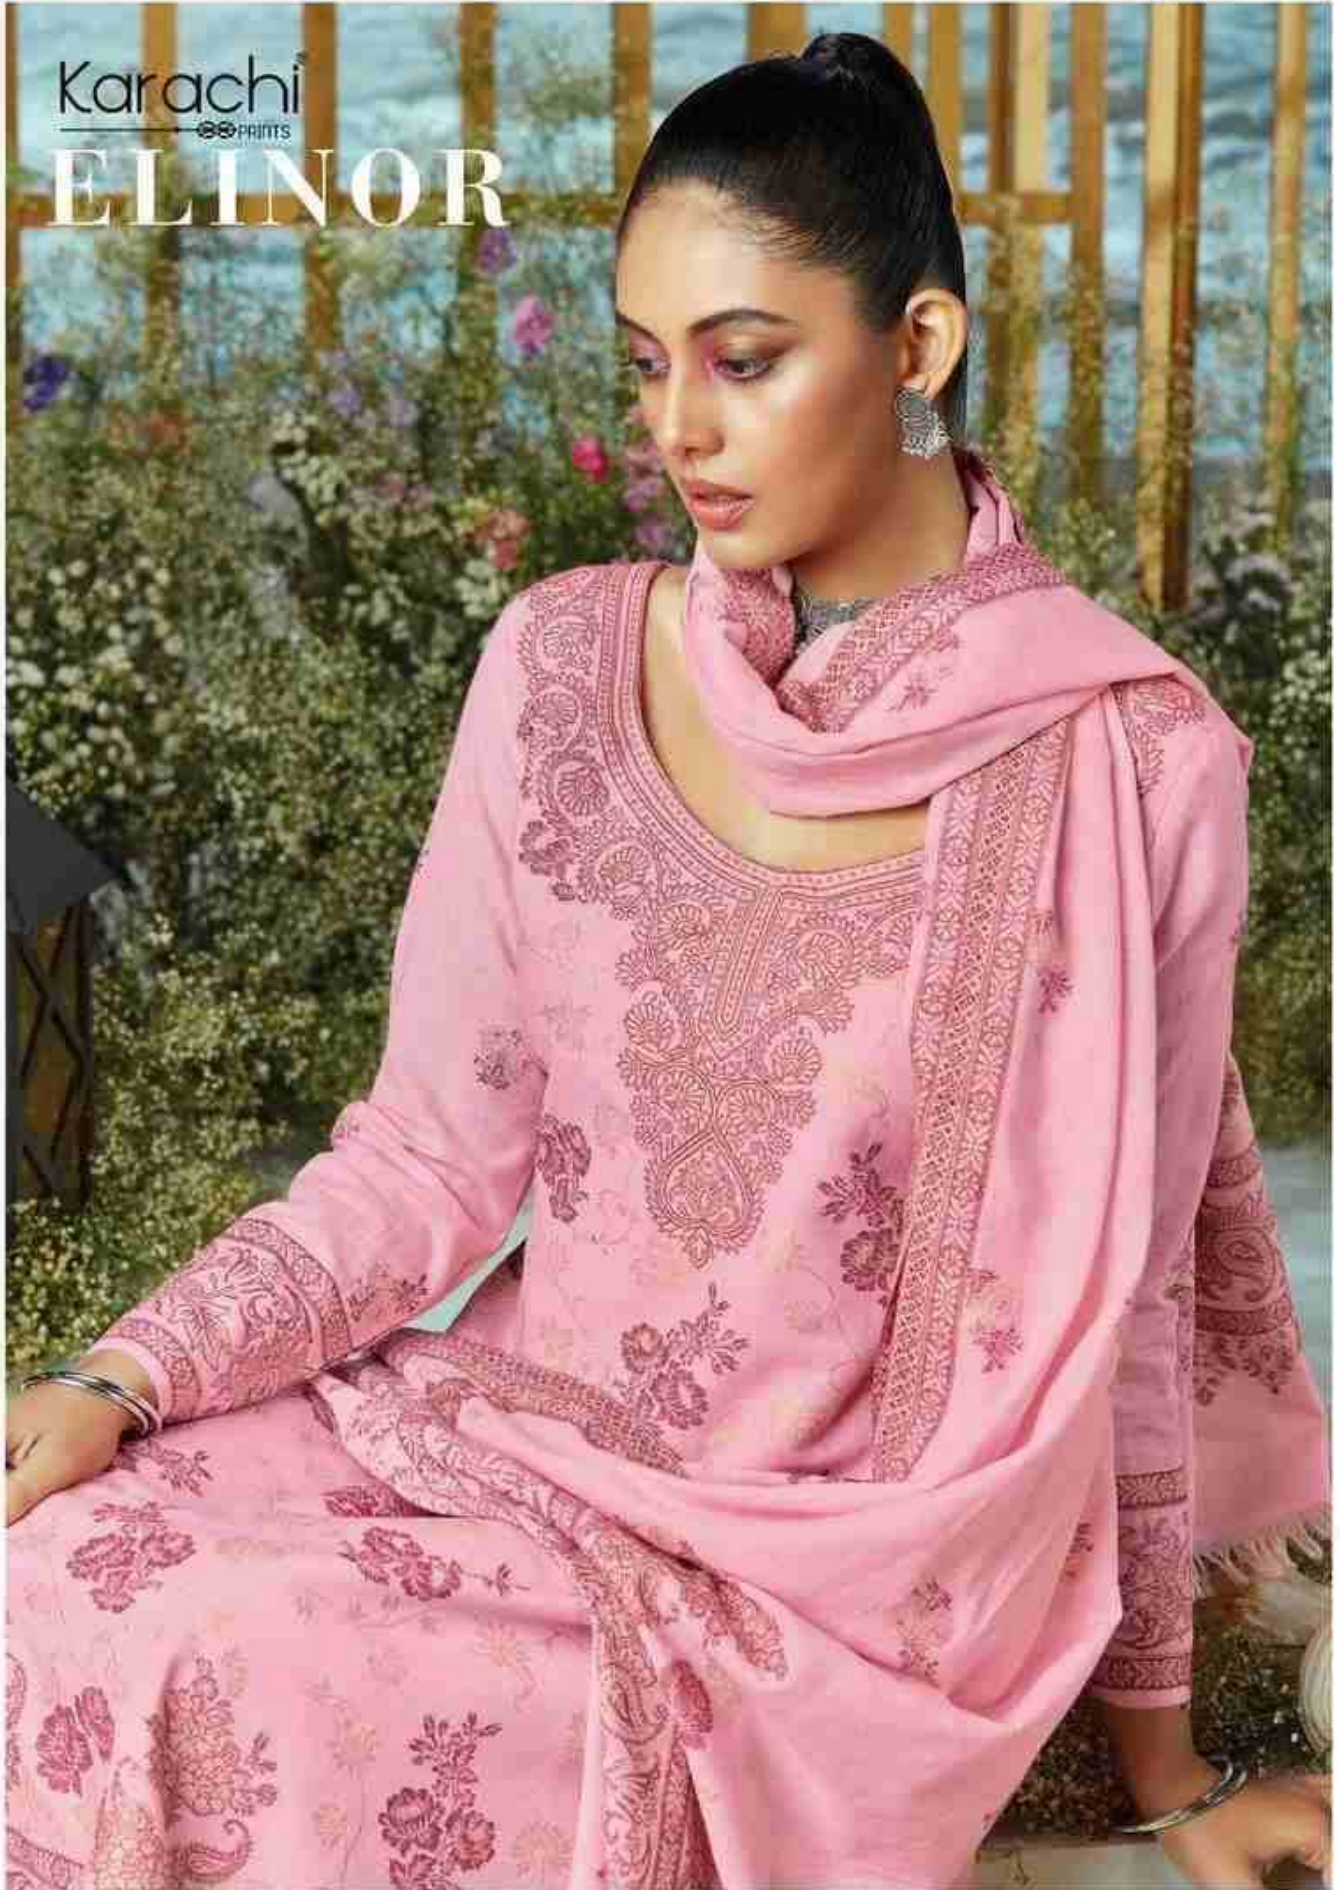

Karachi
PRINTS

ELINOR

006

001

002

003

004

005

006

ELINOR

DISIGN NO : 101 TO 106 (TOTAL DESIGN - 06)

RATE : 1525 PER PIECE

TOTAL AMOUNT : 9150 /- +GST

KURTA - Pure Lawn Cotton With Weaving Jecquard

SALWAAR - Pure Cotton Dyed

CHUNNI - Pure Lawn Cotton With Weaving Jecquard