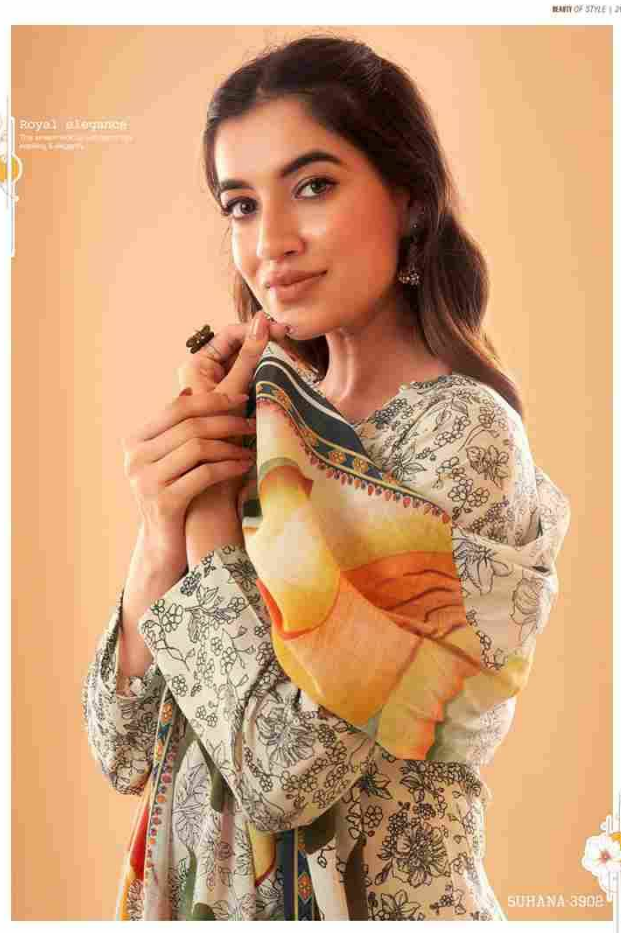

Splashes of styles  
Celebrate in style - style is a reflection of your personality  
SUHANA-3901

MUMTAZ ARTS®  
Elegant in design

Glam fare  
The blend of bright colors and a floral pattern with a black border.  
SUHANA-3903

WOMEN OF STYLE | 2024

ممتاز آرٹس  
MUMTAZ ARTS®  
Simple & Elegant

Simplicity in execution  
The pattern is made by mother from your dreams.

SUHANA-3904

SUHANA-3901

SUHANA-3902

SUHANA-3903

SUHANA-3904