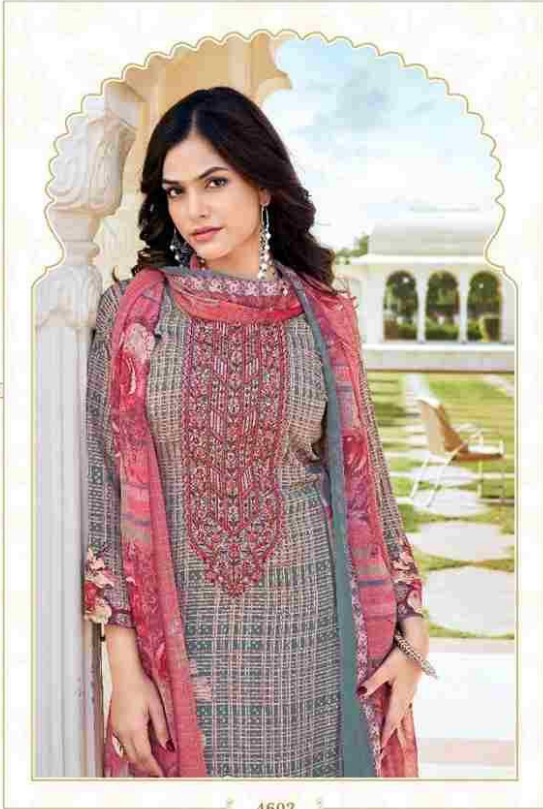

4602

PAKIZA
PRINTS
پاکیزہ
پرنٹس