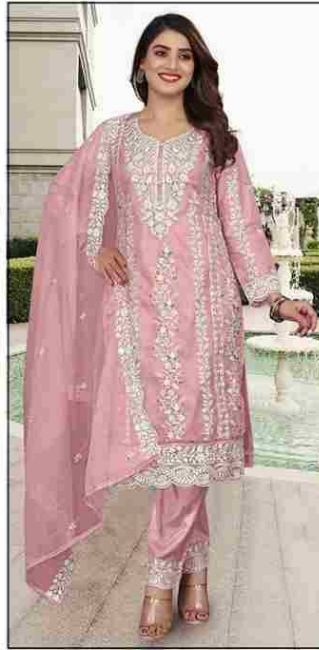

CODE: R-1107 B