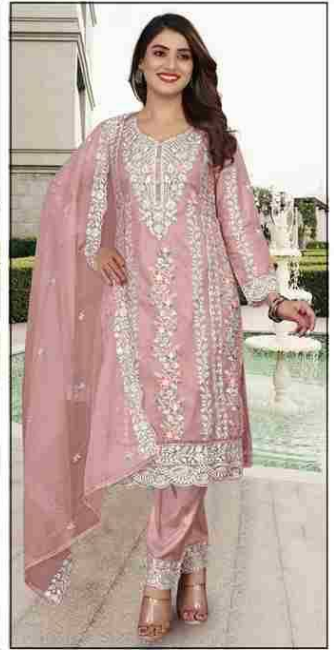

CODE: R-1107 D