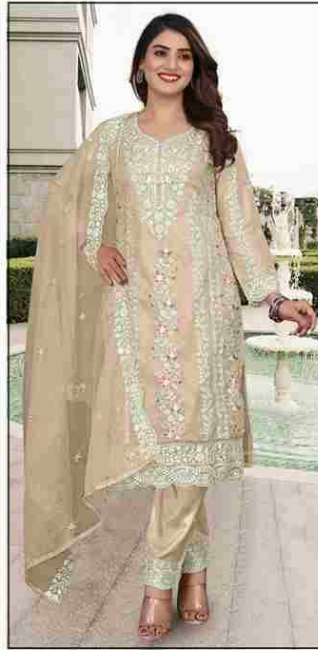

CODE: R-1107 C