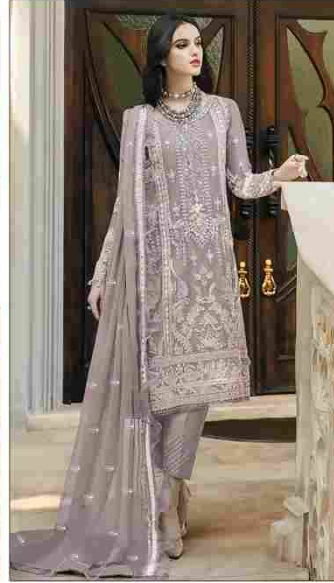

**KROSS**<sup>TM</sup>  
KULTURE

TOP:- FOX GEORGETTE WITH  
HEAVY ZARKAN WORK  
DUPATTA:- FOX GEORGETTE  
EMBROIDERED  
BOTTOM / INNER:- SANTOON

  
**KROSS**<sup>TM</sup>  
KULTURE

TOP:- FOX GEORGETTE WITH  
HEAVY ZARKAN WORK  
DUPATTA:- FOX GEORGETTE  
EMBROIDERED  
BOTTOM / INNER:- SANTOON

  
**KROSS**<sup>TM</sup>  
KULTURE

TOP:- FOX GEORGETTE WITH  
HEAVY ZARKAN WORK  
DUPATTA:- FOX GEORGETTE  
EMBROIDERED  
BOTTOM / INNER:- SANTOON

KK-230

KK-230-B

KK-230-C

KK-230-D

TOP:- FOX GEORGETTE WITH  
HEAVY ZARKAN WORK  
DUPATTA:- FOX GEORGETTE  
EMBROIDERED  
BOTTOM / INNER:- SANTOON