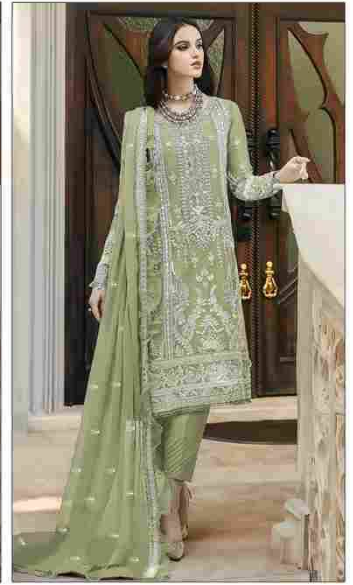

KK-230-B

KROSSTM
KULTURE

TOP:- FOX GEORGETTE WITH
HEAVY ZARKAN WORK
DUPATTA:- FOX GEORGETTE
EMBROIDERED
BOTTOM / INNER:- SANTOON

KROSSTM
KULTURE

**TOP:- FOX GEORGETTE WITH
HEAVY ZARKAN WORK**
**DUPATTA:- FOX GEORGETTE
EMBROIDERED**
BOTTOM / INNER:- SANTOON

KK-230-B

KROSSTM
KULTURE

TOP:- FOX GEORGETTE WITH
HEAVY ZARKAN WORK
DUPATTA:- FOX GEORGETTE
EMBROIDERED
BOTTOM / INNER:- SANTOON

KROSSTM
KULTURE

TOP:- FOX GEORGETTE WITH
HEAVY ZARKAN WORK
DUPATTA:- FOX GEORGETTE
EMBROIDERED
BOTTOM / INNER:- SANTOON

KROSSTM
KULTURE

**TOP:- FOX GEORGETTE WITH
HEAVY ZARKAN WORK**
**DUPATTA:- FOX GEORGETTE
EMBROIDERED**
BOTTOM / INNER:- SANTOON

KK-230

KK-230-B

KK-230-C

KK-230-D

TOP:- FOX GEORGETTE WITH
HEAVY ZARKAN WORK
DUPATTA:- FOX GEORGETTE
EMBROIDERED
BOTTOM / INNER:- SANTOON