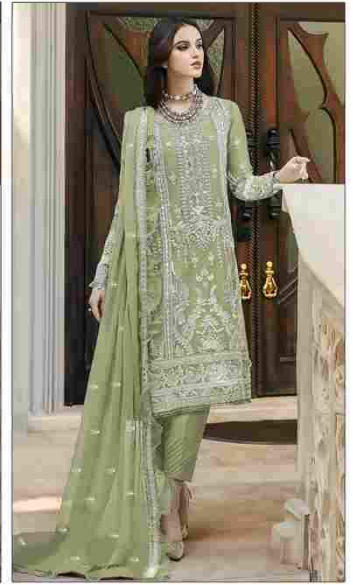

**KROSS**<sup>TM</sup>  
KULTURE

TOP:- FOX GEORGETTE WITH  
HEAVY ZARKAN WORK  
DUPATTA:- FOX GEORGETTE  
EMBROIDERED  
BOTTOM / INNER:- SANTOON

  
**KROSS**<sup>TM</sup>  
KULTURE

**TOP:- FOX GEORGETTE WITH  
HEAVY ZARKAN WORK**  
**DUPATTA:- FOX GEORGETTE  
EMBROIDERED**  
**BOTTOM / INNER:- SANTOON**

KK-230-B

  
**KROSS**<sup>TM</sup>  
KULTURE

TOP:- FOX GEORGETTE WITH  
HEAVY ZARKAN WORK  
DUPATTA:- FOX GEORGETTE  
EMBROIDERED  
BOTTOM / INNER:- SANTOON

  
**KROSS**<sup>TM</sup>  
KULTURE

TOP:- FOX GEORGETTE WITH  
HEAVY ZARKAN WORK  
DUPATTA:- FOX GEORGETTE  
EMBROIDERED  
BOTTOM / INNER:- SANTOON

  
**KROSS**<sup>TM</sup>  
KULTURE

**TOP:- FOX GEORGETTE WITH  
HEAVY ZARKAN WORK**  
**DUPATTA:- FOX GEORGETTE  
EMBROIDERED**  
**BOTTOM / INNER:- SANTOON**

KK-230

KK-230-B

KK-230-C

KK-230-D

TOP:- FOX GEORGETTE WITH  
HEAVY ZARKAN WORK  
DUPATTA:- FOX GEORGETTE  
EMBROIDERED  
BOTTOM / INNER:- SANTOON