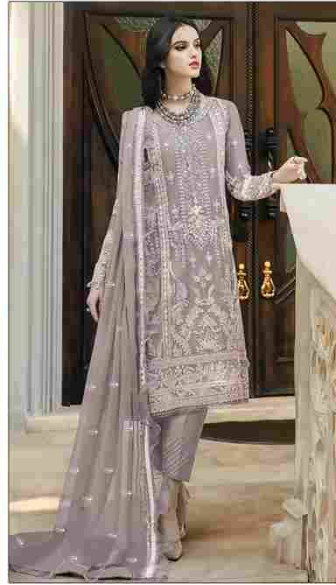

**KROSS**<sup>TM</sup>  
KULTURE

TOP:- FOX GEORGETTE WITH  
HEAVY ZARKAN WORK  
DUPATTA:- FOX GEORGETTE  
EMBROIDERED  
BOTTOM / INNER:- SANTOON

  
**KROSS**<sup>TM</sup>  
KULTURE

**TOP:- FOX GEORGETTE WITH  
HEAVY ZARKAN WORK**  
**DUPATTA:- FOX GEORGETTE  
EMBROIDERED**  
**BOTTOM / INNER:- SANTOON**

KK-230-B

  
**KROSS**<sup>TM</sup>  
KULTURE

TOP:- FOX GEORGETTE WITH  
HEAVY ZARKAN WORK  
DUPATTA:- FOX GEORGETTE  
EMBROIDERED  
BOTTOM / INNER:- SANTOON

  
**KROSS**<sup>TM</sup>  
KULTURE

TOP:- FOX GEORGETTE WITH  
HEAVY ZARKAN WORK  
DUPATTA:- FOX GEORGETTE  
EMBROIDERED  
BOTTOM / INNER:- SANTOON

  
**KROSS**<sup>TM</sup>  
KULTURE

**TOP:- FOX GEORGETTE WITH  
HEAVY ZARKAN WORK**  
**DUPATTA:- FOX GEORGETTE  
EMBROIDERED**  
**BOTTOM / INNER:- SANTOON**

KK-230

KK-230-B

KK-230-C

KK-230-D

TOP:- FOX GEORGETTE WITH  
HEAVY ZARKAN WORK  
DUPATTA:- FOX GEORGETTE  
EMBROIDERED  
BOTTOM / INNER:- SANTOON