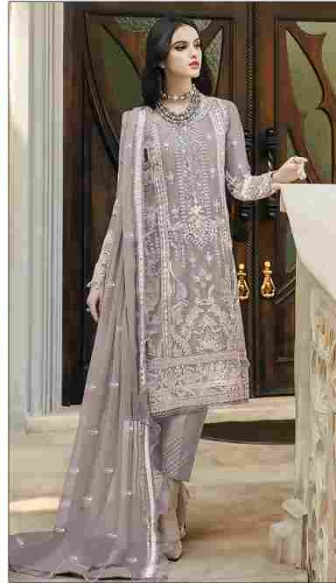

KK-230-B

KROSSTM
KULTURE

TOP:- FOX GEORGETTE WITH
HEAVY ZARKAN WORK
DUPATTA:- FOX GEORGETTE
EMBROIDERED
BOTTOM / INNER:- SANTOON

KROSSTM
KULTURE

TOP:- FOX GEORGETTE WITH
HEAVY ZARKAN WORK
DUPATTA:- FOX GEORGETTE
EMBROIDERED
BOTTOM / INNER:- SANTOON

KROSSTM
KULTURE

**TOP:- FOX GEORGETTE WITH
HEAVY ZARKAN WORK**
**DUPATTA:- FOX GEORGETTE
EMBROIDERED**
BOTTOM / INNER:- SANTOON

KK-230

KK-230-B

KK-230-C

KK-230-D

TOP:- FOX GEORGETTE WITH
HEAVY ZARKAN WORK
DUPATTA:- FOX GEORGETTE
EMBROIDERED
BOTTOM / INNER:- SANTOON