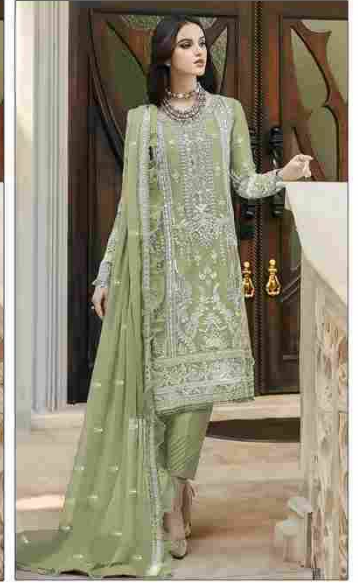

**KROSS**<sup>TM</sup>  
KULTURE

TOP:- FOX GEORGETTE WITH  
HEAVY ZARKAN WORK  
DUPATTA:- FOX GEORGETTE  
EMBROIDERED  
BOTTOM / INNER:- SANTOON

  
**KROSS**<sup>TM</sup>  
KULTURE

TOP:- FOX GEORGETTE WITH  
HEAVY ZARKAN WORK  
DUPATTA:- FOX GEORGETTE  
EMBROIDERED  
BOTTOM / INNER:- SANTOON

  
**KROSS**<sup>TM</sup>  
KULTURE

TOP:- FOX GEORGETTE WITH  
HEAVY ZARKAN WORK  
DUPATTA:- FOX GEORGETTE  
EMBROIDERED  
BOTTOM / INNER:- SANTOON

KK-230

KK-230-B

KK-230-C

KK-230-D

TOP:- FOX GEORGETTE WITH  
HEAVY ZARKAN WORK  
DUPATTA:- FOX GEORGETTE  
EMBROIDERED  
BOTTOM / INNER:- SANTOON