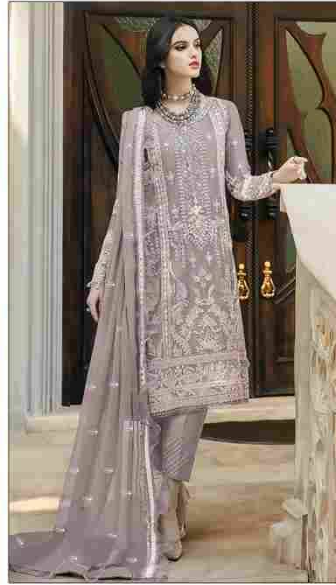

KK-230-B

KROSSTM
KULTURE

TOP:- FOX GEORGETTE WITH
HEAVY ZARKAN WORK
DUPATTA:- FOX GEORGETTE
EMBROIDERED
BOTTOM / INNER:- SANTOON

KROSSTM
KULTURE

**TOP:- FOX GEORGETTE WITH
HEAVY ZARKAN WORK**
**DUPATTA:- FOX GEORGETTE
EMBROIDERED**
BOTTOM / INNER:- SANTOON

KK-230-B

KROSSTM
KULTURE

TOP:- FOX GEORGETTE WITH
HEAVY ZARKAN WORK
DUPATTA:- FOX GEORGETTE
EMBROIDERED
BOTTOM / INNER:- SANTOON

KROSSTM
KULTURE

TOP:- FOX GEORGETTE WITH
HEAVY ZARKAN WORK
DUPATTA:- FOX GEORGETTE
EMBROIDERED
BOTTOM / INNER:- SANTOON

KROSSTM
KULTURE

**TOP:- FOX GEORGETTE WITH
HEAVY ZARKAN WORK**
**DUPATTA:- FOX GEORGETTE
EMBROIDERED**
BOTTOM / INNER:- SANTOON

KK-230

KK-230-B

KK-230-C

KK-230-D

TOP:- FOX GEORGETTE WITH
HEAVY ZARKAN WORK
DUPATTA:- FOX GEORGETTE
EMBROIDERED
BOTTOM / INNER:- SANTOON