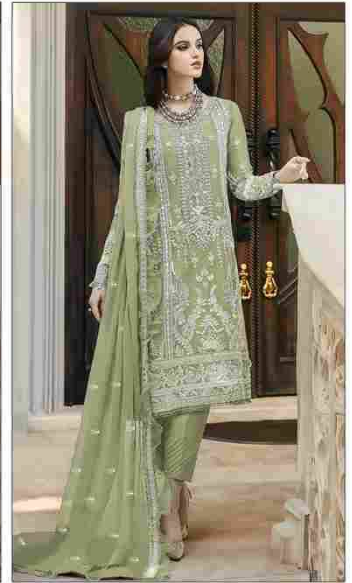

KK-230-B

KROSSTM
KULTURE

TOP:- FOX GEORGETTE WITH
HEAVY ZARKAN WORK
DUPATTA:- FOX GEORGETTE
EMBROIDERED
BOTTOM / INNER:- SANTOON

KROSSTM
KULTURE

TOP:- FOX GEORGETTE WITH
HEAVY ZARKAN WORK
DUPATTA:- FOX GEORGETTE
EMBROIDERED
BOTTOM / INNER:- SANTOON

KROSSTM
KULTURE

**TOP:- FOX GEORGETTE WITH
HEAVY ZARKAN WORK**
**DUPATTA:- FOX GEORGETTE
EMBROIDERED**
BOTTOM / INNER:- SANTOON

KK-230

KK-230-B

KK-230-C

KK-230-D

TOP:- FOX GEORGETTE WITH
HEAVY ZARKAN WORK
DUPATTA:- FOX GEORGETTE
EMBROIDERED
BOTTOM / INNER:- SANTOON