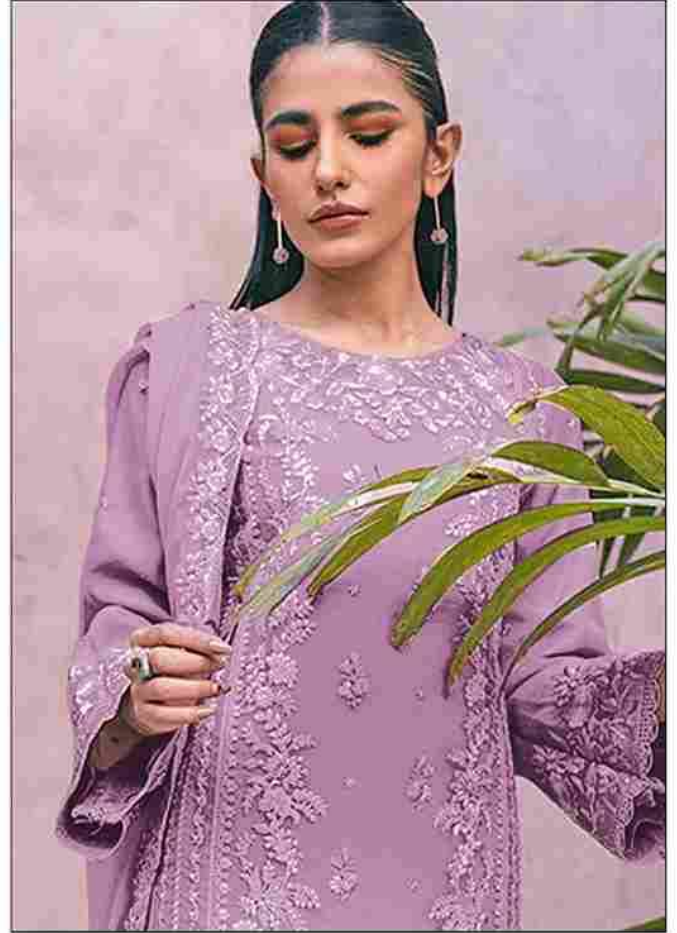

*Serina*TM
Pakistani Suit
A BRAND BY  MEGHA EXPORT
S - 382 F

TOP - FOX GEORGETTE HEAVY EMBROIDERY WORK
WITH ZARKAN WORK
BOTTOM+INNER - DULL SANTUN
DUPATTA - FOX GEORGETTE HEAVY EMBROIDEREY WORK

*Serina*TM
Pakistani Suit
A BRAND BY  MEGHA EXPORT
S - 382 E

TOP - FOX GEORGETTE HEAVY EMBROIDERY WORK
WITH ZARKAN WORK
BOTTOM+INNER - DULL SANTUN
DUPATTA - FOX GEORGETTE HEAVY EMBROIDEREY WORK

*Serina*TM
Pakistani Suit
A BRAND BY  MEGHA EXPORT
S - 382 F

TOP - FOX GEORGETTE HEAVY EMBROIDERY WORK
WITH ZARKAN WORK
BOTTOM+INNER - DULL SANTUN
DUPATTA - FOX GEORGETTE HEAVY EMBROIDEREY WORK

*Serina*TM
Pakistani Suit
A BRAND BY  MEGHA EXPORT
S - 382 G

TOP - FOX GEORGETTE HEAVY EMBROIDERY WORK
WITH ZARKAN WORK
BOTTOM+INNER - DULL SANTUN
DUPATTA - FOX GEORGETTE HEAVY EMBROIDEREY WORK

*Serina*TM
Pakistani Suit
A BRAND BY MEGHA EXPORT
S - 382 H