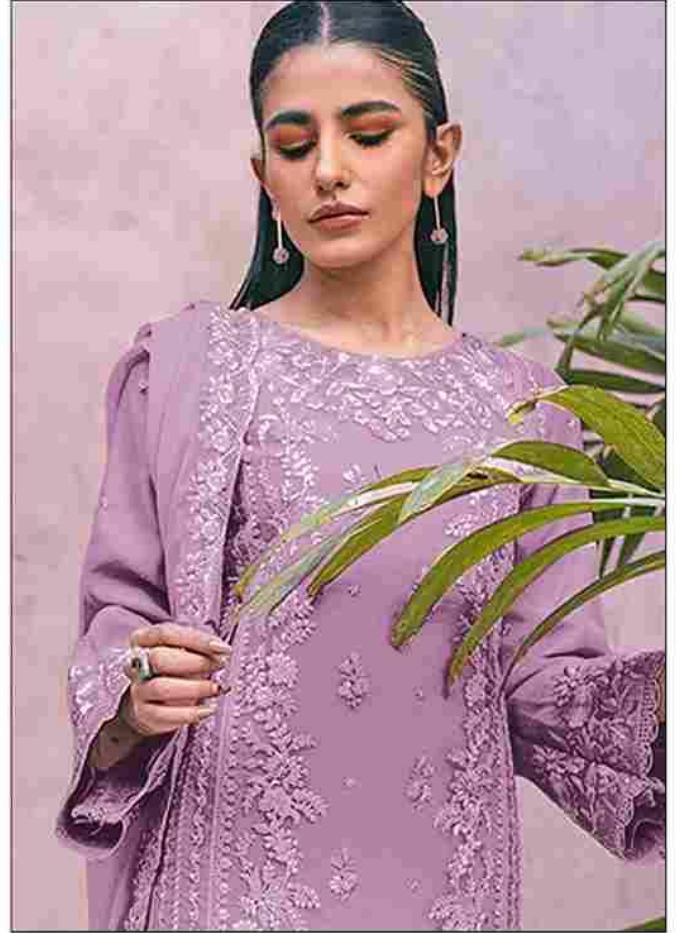

*Serina*TM
Pakistani Suit
A BRAND BY  MEGHA EXPORT
S - 382 F

TOP - FOX GEORGETTE HEAVY EMBROIDERY WORK
WITH ZARKAN WORK
BOTTOM+INNER - DULL SANTUN
DUPATTA - FOX GEORGETTE HEAVY EMBROIDEREY WORK

*Serina*TM
Pakistani Suit
A BRAND BY  MEGHA EXPORT
S - 382 E

TOP - FOX GEORGETTE HEAVY EMBROIDERY WORK
WITH ZARKAN WORK
BOTTOM+INNER - DULL SANTUN
DUPATTA - FOX GEORGETTE HEAVY EMBROIDEREY WORK

*Serina*TM
Pakistani Suit
A BRAND BY MEGHA EXPORT
S - 382 F

TOP - FOX GEORGETTE HEAVY EMBROIDERY WORK
WITH ZARKAN WORK
BOTTOM+INNER - DULL SANTUN
DUPATTA - FOX GEORGETTE HEAVY EMBROIDEREY WORK

*Serina*TM
Pakistani Suit
A BRAND BY  MEGHA EXPORT
S - 382 G

TOP - FOX GEORGETTE HEAVY EMBROIDERY WORK
WITH ZARKAN WORK
BOTTOM+INNER - DULL SANTUN
DUPATTA - FOX GEORGETTE HEAVY EMBROIDEREY WORK

*Serina*TM
Pakistani Suit
A BRAND BY MEGHA EXPORT
S - 382 H