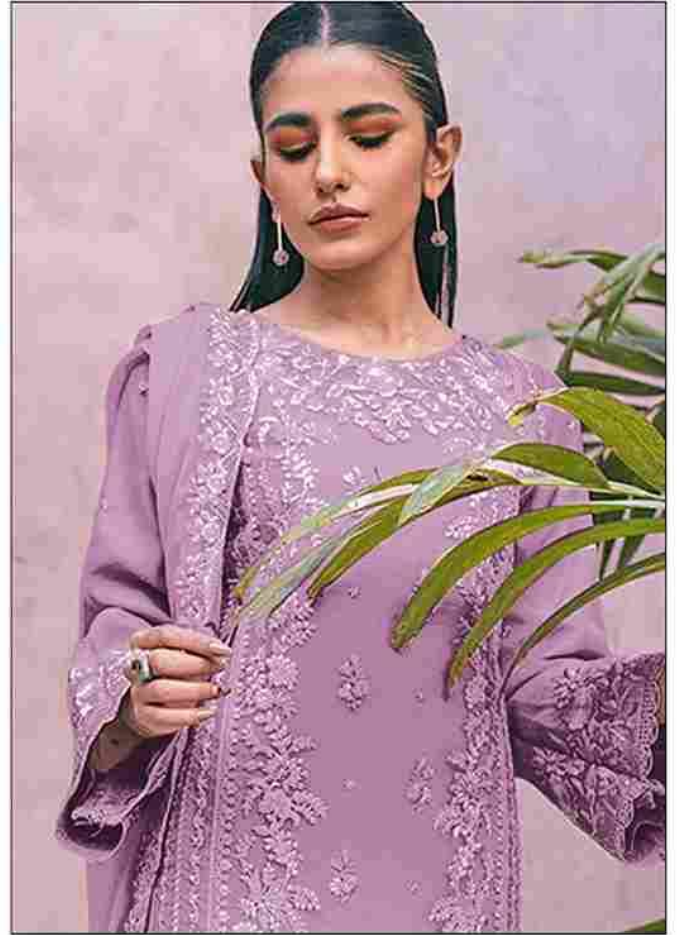

*Serina*TM
Pakistani Suit
A BRAND BY  MEGHA EXPORT
S - 382 F

TOP - FOX GEORGETTE HEAVY EMBROIDERY WORK
WITH ZARKAN WORK
BOTTOM+INNER - DULL SANTUN
DUPATTA - FOX GEORGETTE HEAVY EMBROIDEREY WORK

*Serina*TM
Pakistani Suit
A BRAND BY  MEGHA EXPORT
S - 382 E

TOP - FOX GEORGETTE HEAVY EMBROIDERY WORK
WITH ZARKAN WORK
BOTTOM+INNER - DULL SANTUN
DUPATTA - FOX GEORGETTE HEAVY EMBROIDEREY WORK

*Serina*TM
Pakistani Suit
A BRAND BY  MEGHA EXPORT
S - 382 F

TOP - FOX GEORGETTE HEAVY EMBROIDERY WORK
WITH ZARKAN WORK
BOTTOM+INNER - DULL SANTUN
DUPATTA - FOX GEORGETTE HEAVY EMBROIDEREY WORK

*Serina*TM
Pakistani Suit
A BRAND BY  MEGHA EXPORT
S - 382 G

TOP - FOX GEORGETTE HEAVY EMBROIDERY WORK
WITH ZARKAN WORK
BOTTOM+INNER - DULL SANTUN
DUPATTA - FOX GEORGETTE HEAVY EMBROIDERY WORK

*Serina*TM
Pakistani Suit
A BRAND BY MEGHA EXPORT
S - 382 H