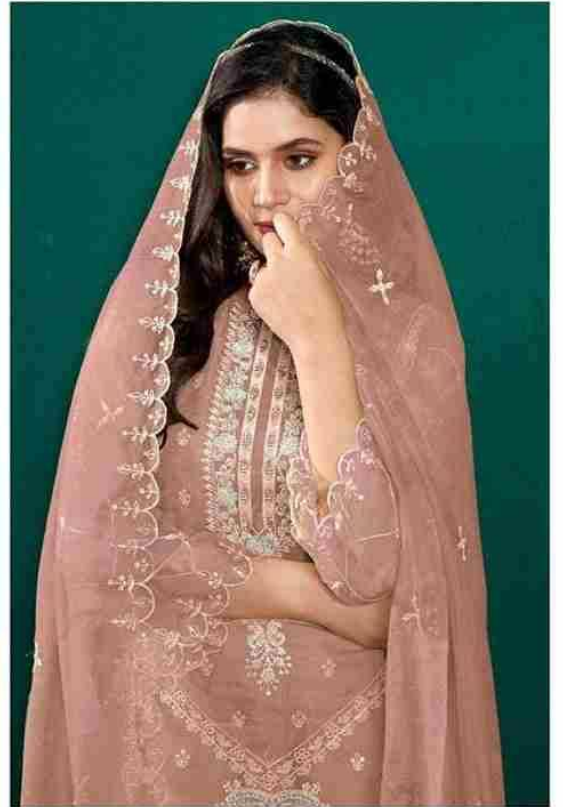

**Bilqis**<sup>TM</sup>  
By Bilqis Suits  
PAKISTANI CONCEPT

**TOP - ORGANZA HEAVY  
EMBROIDERED WITH ZARKAN  
INNER BOTTOM - DULL SANTOON  
DUPATTA - ORGANZA HEAVY  
EMBROIDERED**

B - 92 B

**Bilqis**<sup>TM</sup>  
By Balaji Suits  
PAKISTANI CONCEPT

**TOP - ORGANZA HEAVY  
EMBROIDERED WITH ZARKAN  
INNER BOTTOM - DULL SANTOON  
DUPATTA - ORGANZA HEAVY  
EMBROIDERED**

**B - 92 A**

**Bilqis**<sup>TM</sup>  
By Bilqis Suits  
PAKISTANI CONCEPT

**TOP - ORGANZA HEAVY  
EMBROIDERED WITH ZARKAN  
INNER BOTTOM - DULL SANTOON  
DUPATTA - ORGANZA HEAVY  
EMBROIDERED**

B - 92 B

**Bilqis**<sup>TM</sup>  
By Balaji Suits  
PAKISTANI CONCEPT

**TOP - ORGANZA HEAVY  
EMBROIDERED WITH ZARKAN  
INNER BOTTOM - DULL SANTOON  
DUPATTA - ORGANZA HEAVY  
EMBROIDERED**

B - 92 C

**Bilqis**<sup>TM</sup>  
By Bilqis Sult's  
PAKISTANI CONCEPT

**TOP - ORGANZA HEAVY  
EMBROIDERED WITH ZARKAN  
INNER BOTTOM - DULL SANTOON  
DUPATTA - ORGANZA HEAVY  
EMBROIDERED**

**B - 92 D**

B-92-A

B-92-B

B-92-C

B-92-D