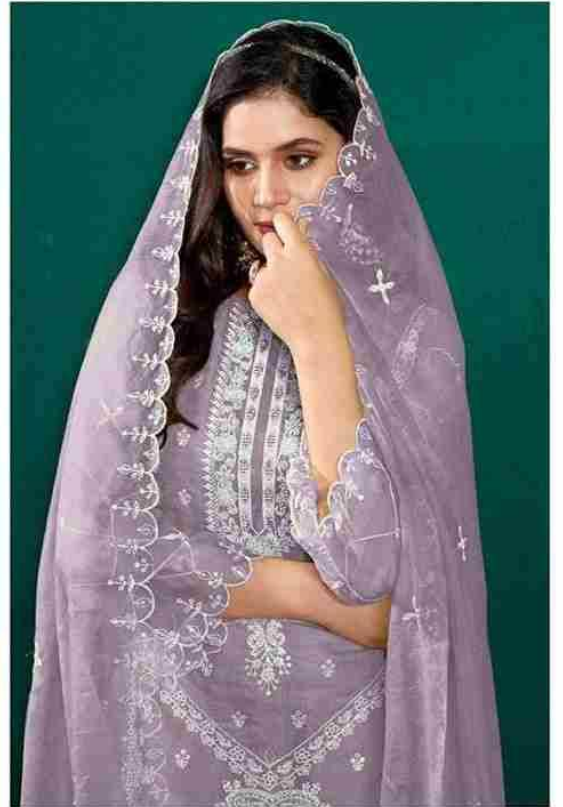

**Bilqis**<sup>TM</sup>  
By Bilqis Suits  
PAKISTANI CONCEPT

**TOP - ORGANZA HEAVY  
EMBROIDERED WITH ZARKAN  
INNER BOTTOM - DULL SANTOON  
DUPATTA - ORGANZA HEAVY  
EMBROIDERED**

B - 92 B

**Bilqis**<sup>TM</sup>  
By Balaji Suits  
PAKISTANI CONCEPT

**TOP - ORGANZA HEAVY  
EMBROIDERED WITH ZARKAN  
INNER BOTTOM - DULL SANTOON  
DUPATTA - ORGANZA HEAVY  
EMBROIDERED**

**B - 92 A**

**Bilqis**<sup>TM</sup>  
By Bilqis Suits  
PAKISTANI CONCEPT

**TOP - ORGANZA HEAVY  
EMBROIDERED WITH ZARKAN  
INNER BOTTOM - DULL SANTOON  
DUPATTA - ORGANZA HEAVY  
EMBROIDERED**

B - 92 B

**Bilqis**<sup>TM</sup>  
By Balaji Suits  
PAKISTANI CONCEPT

**TOP - ORGANZA HEAVY  
EMBROIDERED WITH ZARKAN  
INNER BOTTOM - DULL SANTOON  
DUPATTA - ORGANZA HEAVY  
EMBROIDERED**

B - 92 C

**Bilqis**<sup>TM</sup>  
By Bilqis Sult's  
PAKISTANI CONCEPT

**TOP - ORGANZA HEAVY  
EMBROIDERED WITH ZARKAN  
INNER BOTTOM - DULL SANTOON  
DUPATTA - ORGANZA HEAVY  
EMBROIDERED**

**B - 92 D**

B-92-A

B-92-B

B-92-C

B-92-D