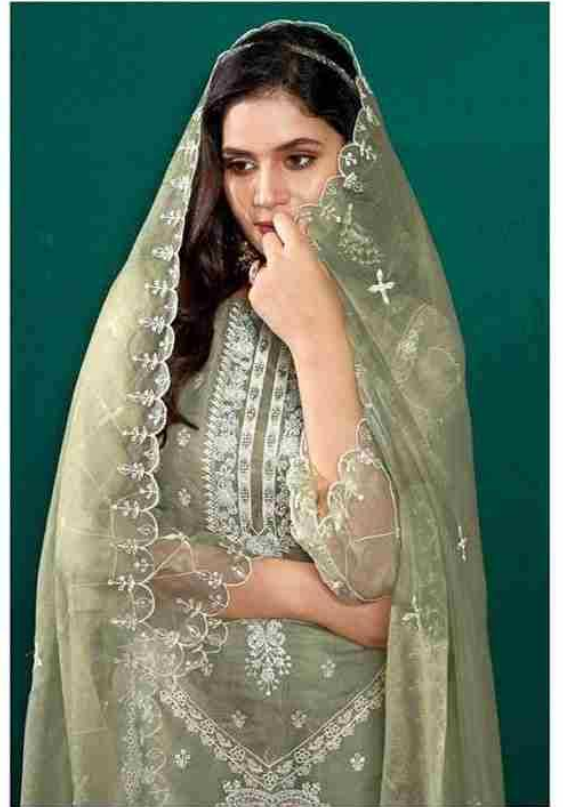

**Bilqis**<sup>TM</sup>  
By Bilqis Suits  
PAKISTANI CONCEPT

**TOP - ORGANZA HEAVY  
EMBROIDERED WITH ZARKAN  
INNER BOTTOM - DULL SANTOON  
DUPATTA - ORGANZA HEAVY  
EMBROIDERED**

B - 92 B

**Bilqis**<sup>TM</sup>  
By Balaji Suits  
PAKISTANI CONCEPT

**TOP - ORGANZA HEAVY  
EMBROIDERED WITH ZARKAN  
INNER BOTTOM - DULL SANTOON  
DUPATTA - ORGANZA HEAVY  
EMBROIDERED**

**B - 92 A**

**Bilqis**<sup>TM</sup>  
By Bilqis Suits  
PAKISTANI CONCEPT

**TOP - ORGANZA HEAVY  
EMBROIDERED WITH ZARKAN  
INNER BOTTOM - DULL SANTOON  
DUPATTA - ORGANZA HEAVY  
EMBROIDERED**

B - 92 B

**Bilqis**<sup>TM</sup>  
By Balaji Suits  
PAKISTANI CONCEPT

**TOP - ORGANZA HEAVY  
EMBROIDERED WITH ZARKAN  
INNER BOTTOM - DULL SANTOON  
DUPATTA - ORGANZA HEAVY  
EMBROIDERED**

B - 92 C

**Bilqis**<sup>TM</sup>  
By Bilqis Sult's  
PAKISTANI CONCEPT

**TOP - ORGANZA HEAVY  
EMBROIDERED WITH ZARKAN  
INNER BOTTOM - DULL SANTOON  
DUPATTA - ORGANZA HEAVY  
EMBROIDERED**

**B - 92 D**

B-92-A

B-92-B

B-92-C

B-92-D