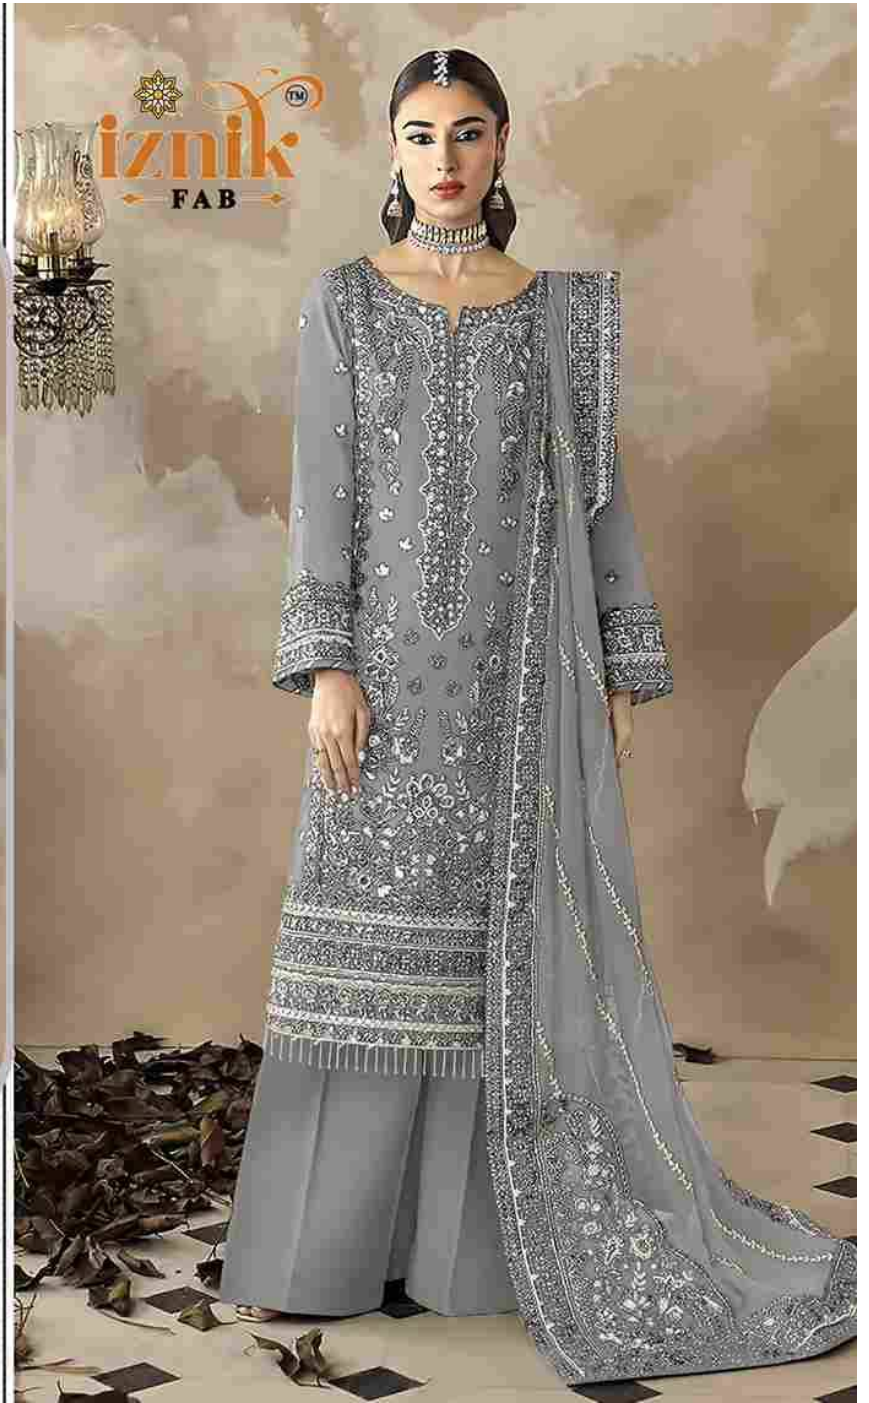

A-46-B

TOP:- FOX GEORGETTE
WITH EMBROIDERY & JARKAN
DUPATTA:- FOX GEORGETTE WITH
EMBROIDERY & ORGANZA PATCH
BOTTOM/INNER:- SANTOON

iznik
FAB

A-46

TOP:- FOX GEORGETTE
WITH EMBROIDERY & JARKAN
DUPATTA:- FOX GEORGETTE WITH
EMBROIDERY & ORGANZA PATCH
BOTTOM/INNER:- SANTOON

A-46-B

TOP:- FOX GEORGETTE
WITH EMBROIDERY & JARKAN
DUPATTA:- FOX GEORGETTE WITH
EMBROIDERY & ORGANZA PATCH
BOTTOM/INNER:- SANTOON

iznik
FAB

A-46-C

TOP:- FOX GEORGETTE
WITH EMBROIDERY & JARKAN
DUPATTA:- FOX GEORGETTE WITH
EMBROIDERY & ORGANZA PATCH
BOTTOM/INNER:- SANTOON

iznik
FAB

A-46-D

TOP:- FOX GEORGETTE
WITH EMBROIDERY & JARKAN
DUPATTA:- FOX GEORGETTE WITH
EMBROIDERY & ORGANZA PATCH
BOTTOM/INNER:- SANTOON

iznik
FAB

**TOP:- FOX GEORGETTE
WITH EMBROIDERY & JARKAN
DUPATTA:- FOX GEORGETTE WITH
EMBROIDERY & ORGANZA PATCH
BOTTOM/INNER:- SANTOON**