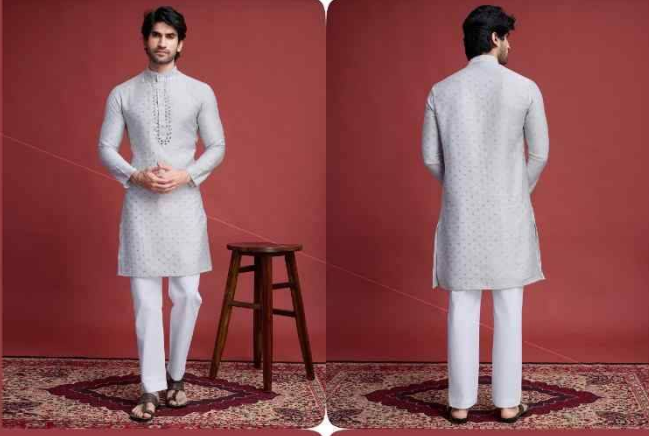

शुभवस्तु

CLASSY KURTAS

शुभचरित्र

61012

शुभकाल

61013

शुभवस्त्रम्

61014

61011

61012

61013

61014

CLASSY KURTAS

Design NO. (SKU)	Kurta Color	Type READY TO WEAR SIZE				KURTA MEASUREMENT GARMENT CHEST				KURTA MEASUREMENT TOP LENGTH				Kurta Work	Weight
		M	L	XL	XXL	M	L	XL	XXL	M	L	XL	XXL		
61011	Sky	M	L	XL	XXL	42	44	46	48	39	39	40	40	Mirror Work on Self Weaving Fabric	0.5 KG
61012	Pista	M	L	XL	XXL	42	44	46	48	39	39	40	40	Mirror Work on Self Weaving Fabric	0.5 KG
61013	Beige	M	L	XL	XXL	42	44	46	48	39	39	40	40	Mirror Work on Self Weaving Fabric	0.5 KG
61014	Grey	M	L	XL	XXL	42	44	46	48	39	39	40	40	Mirror Work on Self Weaving Fabric	0.5 KG