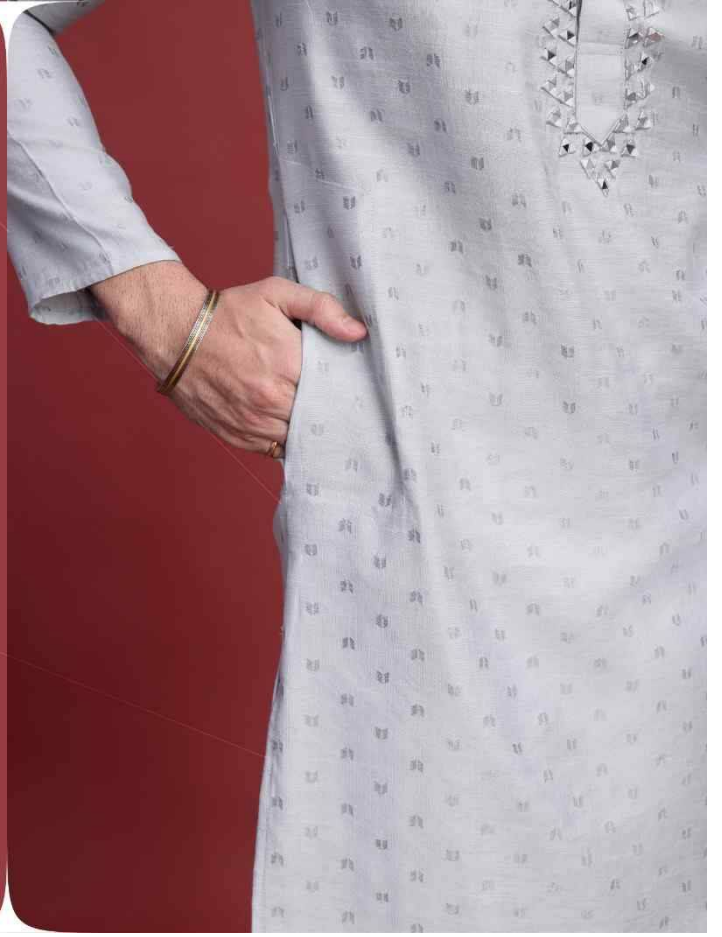

शुभवस्तु

CLASSY KURTAS

शुभचरित्र

61012

शुभकाल

61013

शुभवस्त्रम्

61014

61011

61012

61013

61014

CLASSY KURTAS

Design NO. (SKU)	Kurta Color	Type READY TO WEAR SIZE				KURTA MEASUREMENT GARMENT CHEST				KURTA MEASUREMENT TOP LENGTH				Kurta Work	Weight
		M	L	XL	XXL	M	L	XL	XXL	M	L	XL	XXL		
61011	Sky	M	L	XL	XXL	42	44	46	48	39	39	40	40	Mirror Work on Self Weaving Fabric	0.5 KG
61012	Pista	M	L	XL	XXL	42	44	46	48	39	39	40	40	Mirror Work on Self Weaving Fabric	0.5 KG
61013	Beige	M	L	XL	XXL	42	44	46	48	39	39	40	40	Mirror Work on Self Weaving Fabric	0.5 KG
61014	Grey	M	L	XL	XXL	42	44	46	48	39	39	40	40	Mirror Work on Self Weaving Fabric	0.5 KG