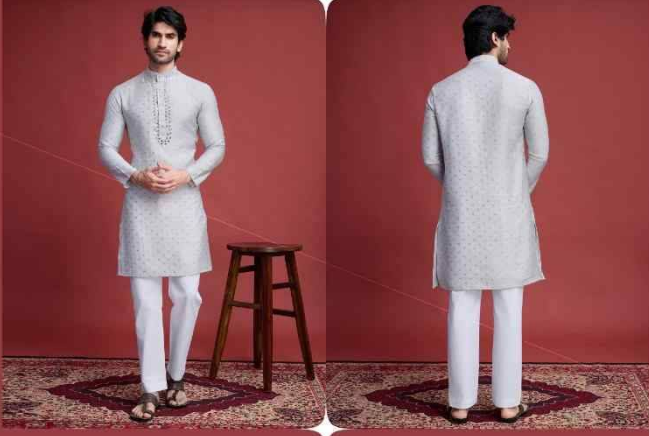

शुभवस्त्र

CLASSY KURTAS

शुभचरित्र

61012

शुभवस्त्र

61013

61011

61012

61013

61014

CLASSY KURTAS

Design NO. (SKU)	Kurta Color	Type READY TO WEAR SIZE				KURTA MEASUREMENT GARMENT CHEST				KURTA MEASUREMENT TOP LENGTH				Kurta Work	Weight
		M	L	XL	XXL	M	L	XL	XXL	M	L	XL	XXL		
61011	Sky	M	L	XL	XXL	42	44	46	48	39	39	40	40	Mirror Work on Self Weaving Fabric	0.5 KG
61012	Pista	M	L	XL	XXL	42	44	46	48	39	39	40	40	Mirror Work on Self Weaving Fabric	0.5 KG
61013	Beige	M	L	XL	XXL	42	44	46	48	39	39	40	40	Mirror Work on Self Weaving Fabric	0.5 KG
61014	Grey	M	L	XL	XXL	42	44	46	48	39	39	40	40	Mirror Work on Self Weaving Fabric	0.5 KG