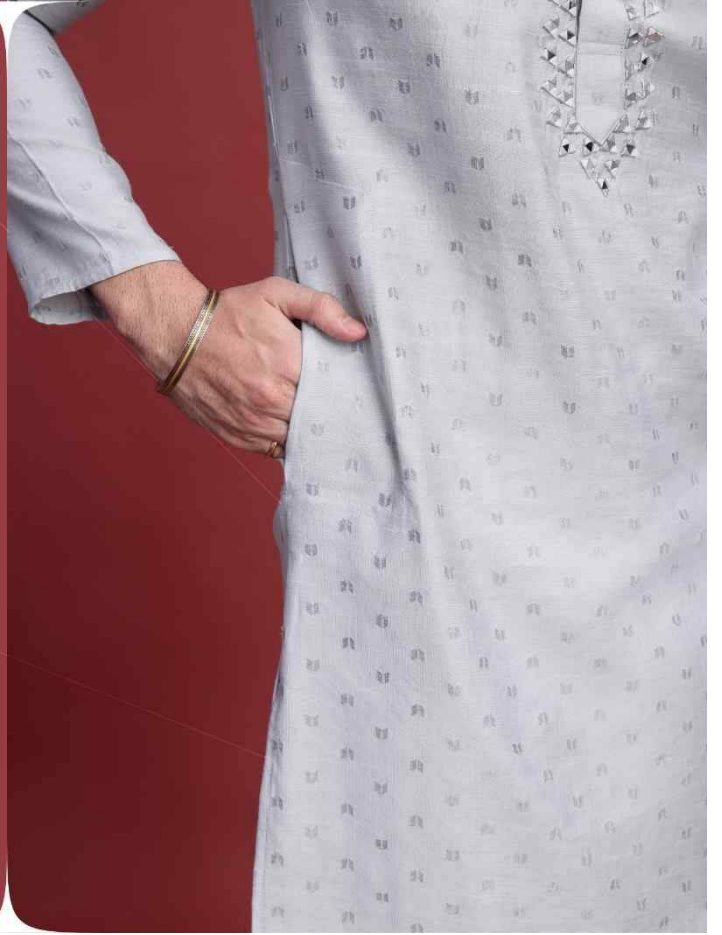

शुभवस्त्र

CLASSY KURTAS

शुभचरित्र

61012

शुभवस्त्र

61013

61011

61012

61013

61014

CLASSY KURTAS

Design NO. (SKU)	Kurta Color	Type READY TO WEAR SIZE				KURTA MEASUREMENT GARMENT CHEST				KURTA MEASUREMENT TOP LENGTH				Kurta Work	Weight
		M	L	XL	XXL	M	L	XL	XXL	M	L	XL	XXL		
61011	Sky	M	L	XL	XXL	42	44	46	48	39	39	40	40	Mirror Work on Self Weaving Fabric	0.5 KG
61012	Pista	M	L	XL	XXL	42	44	46	48	39	39	40	40	Mirror Work on Self Weaving Fabric	0.5 KG
61013	Beige	M	L	XL	XXL	42	44	46	48	39	39	40	40	Mirror Work on Self Weaving Fabric	0.5 KG
61014	Grey	M	L	XL	XXL	42	44	46	48	39	39	40	40	Mirror Work on Self Weaving Fabric	0.5 KG