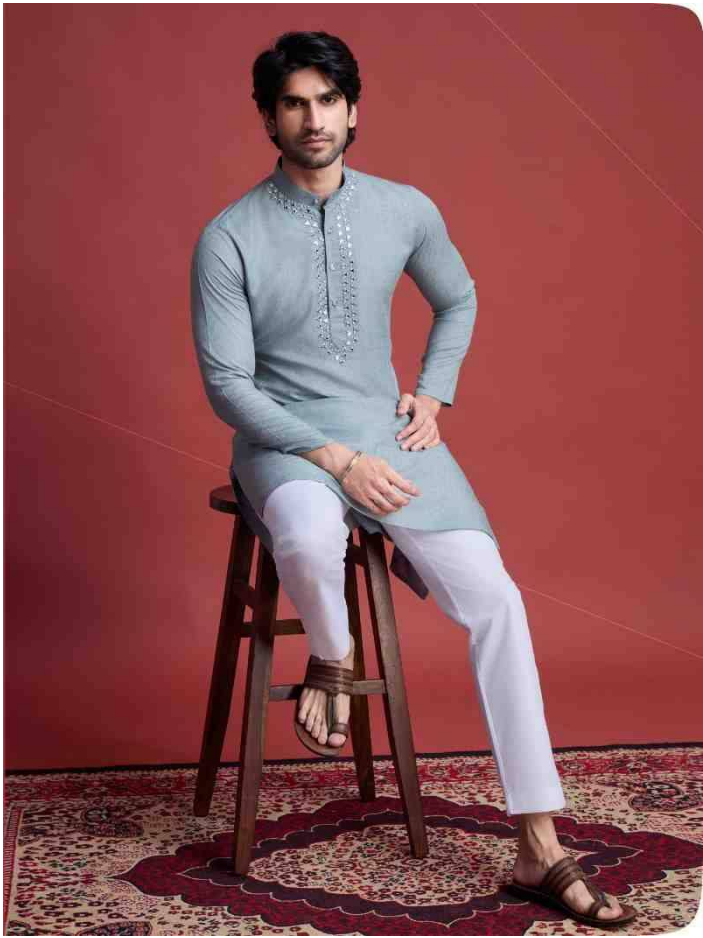

शुभवस्त्र

CLASSY KURTAS

शुभचरित्र

61012

शुभवस्त्र

61013

61011

61012

61013

61014

CLASSY KURTAS

Design NO. (SKU)	Kurta Color	Type READY TO WEAR SIZE				KURTA MEASUREMENT GARMENT CHEST				KURTA MEASUREMENT TOP LENGTH				Kurta Work	Weight
		M	L	XL	XXL	M	L	XL	XXL	M	L	XL	XXL		
61011	Sky	M	L	XL	XXL	42	44	46	48	39	39	40	40	Mirror Work on Self Weaving Fabric	0.5 KG
61012	Pista	M	L	XL	XXL	42	44	46	48	39	39	40	40	Mirror Work on Self Weaving Fabric	0.5 KG
61013	Beige	M	L	XL	XXL	42	44	46	48	39	39	40	40	Mirror Work on Self Weaving Fabric	0.5 KG
61014	Grey	M	L	XL	XXL	42	44	46	48	39	39	40	40	Mirror Work on Self Weaving Fabric	0.5 KG