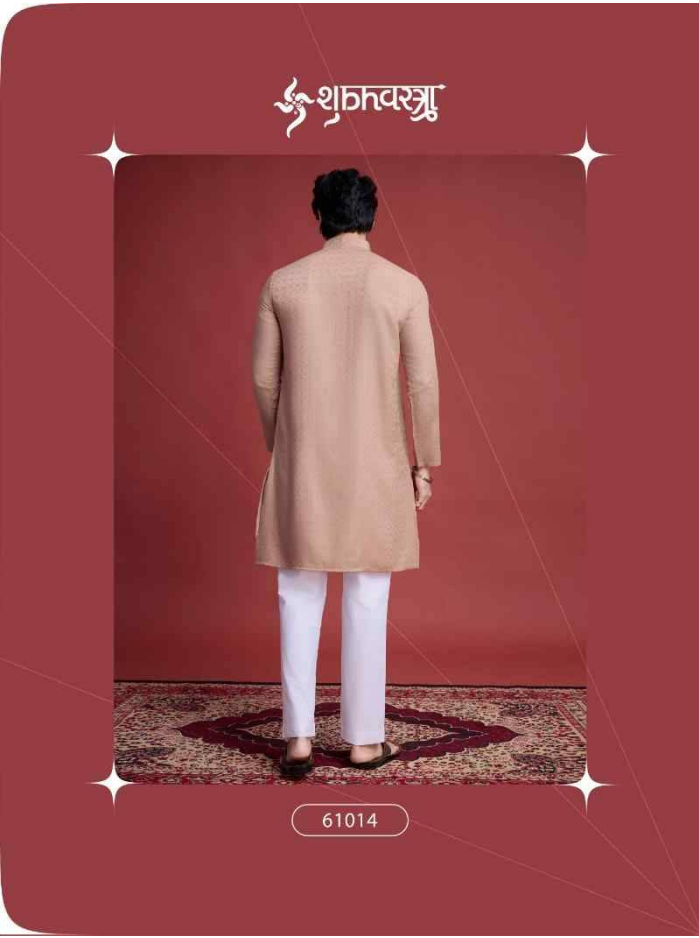

शुभवस्त्र

CLASSY KURTAS

शुभचरित्र

61012

शुभवस्त्र

61013

61011

61012

61013

61014

CLASSY KURTAS

Design NO. (SKU)	Kurta Color	Type READY TO WEAR SIZE				KURTA MEASUREMENT GARMENT CHEST				KURTA MEASUREMENT TOP LENGTH				Kurta Work	Weight
		M	L	XL	XXL	M	L	XL	XXL	M	L	XL	XXL		
61011	Sky	M	L	XL	XXL	42	44	46	48	39	39	40	40	Mirror Work on Self Weaving Fabric	0.5 KG
61012	Pista	M	L	XL	XXL	42	44	46	48	39	39	40	40	Mirror Work on Self Weaving Fabric	0.5 KG
61013	Beige	M	L	XL	XXL	42	44	46	48	39	39	40	40	Mirror Work on Self Weaving Fabric	0.5 KG
61014	Grey	M	L	XL	XXL	42	44	46	48	39	39	40	40	Mirror Work on Self Weaving Fabric	0.5 KG