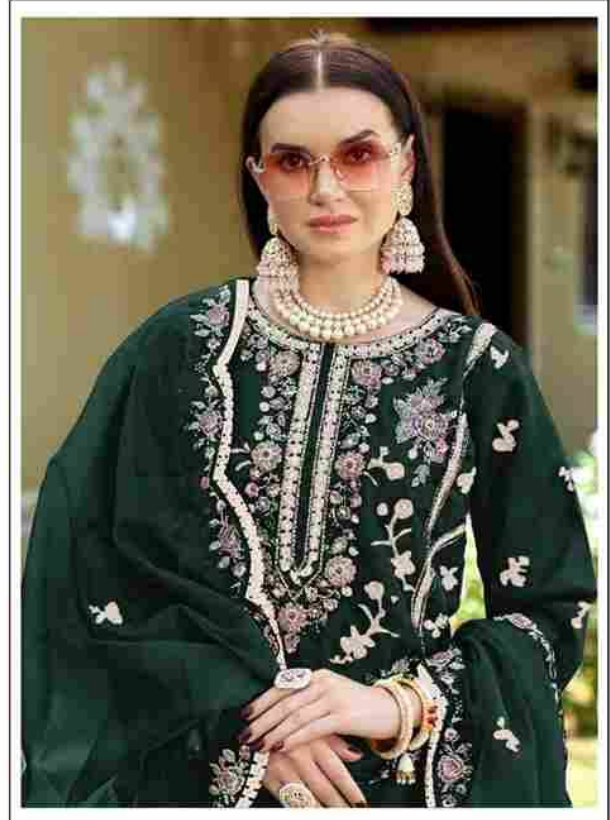

**Motifz**  
FASHION FORWARD

D.no-1105 B

**READY MADE**

COLLECTION

SIZE:- XL

**TOP- 9000 VELVET WITH EMBROIDERY  
KHATLI WORK**

**BOTTOM- 9000 VELVET**

**DUPATTA-VELVET WITH EMBROIDERY**

**Motifz**  
FASHION FORWARD

D.no-1105 A

**READY MADE**  
COLLECTION  
SIZE:- XL

**TOP- 9000 VELVET WITH EMBROIDERY  
KHATLI WORK**

**BOTTOM- 9000 VELVET**

**DUPATTA-VELVET WITH EMBROIDERY**

**Motifz**  
FASHION FORWARD