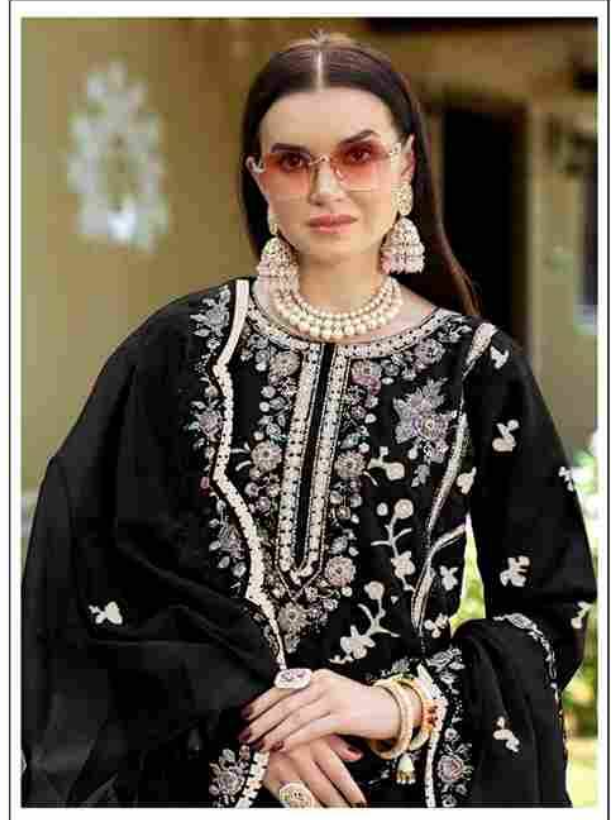

**Motifz**  
FASHION FORWARD

D.no-1105 A

**READY MADE**  
COLLECTION  
SIZE:- XL

**TOP- 9000 VELVET WITH EMBROIDERY  
KHATLI WORK**

**BOTTOM- 9000 VELVET**

**DUPATTA-VELVET WITH EMBROIDERY**

**Motifz**  
FASHION FORWARD

D.no-1105 B

**READY MADE**

COLLECTION

SIZE:- XL

**TOP- 9000 VELVET WITH EMBROIDERY  
KHATLI WORK**

**BOTTOM- 9000 VELVET**

**DUPATTA-VELVET WITH EMBROIDERY**

**Motifz**  
FASHION FORWARD

D.no-1105 C

**READY MADE**  
COLLECTION  
SIZE:- XL

**TOP- 9000 VELVET WITH EMBROIDERY  
KHATLI WORK**

**BOTTOM- 9000 VELVET**

**DUPATTA-VELVET WITH EMBROIDERY**

**Motifz**  
FASHION FORWARD

D.no-1105 D

**READY MADE**  
COLLECTION  
SIZE:- XL