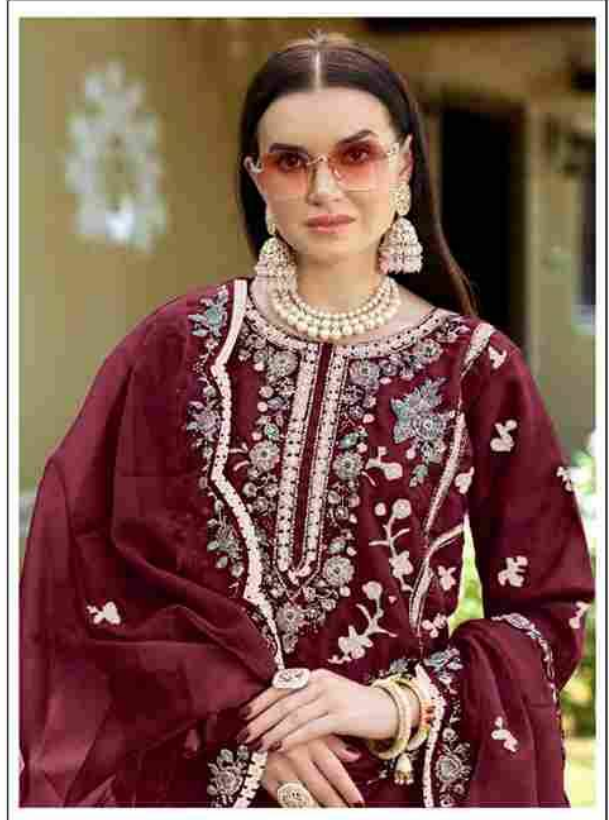

D.no-1105 C

**READY MADE**  
COLLECTION  
SIZE:- XL

**TOP- 9000 VELVET WITH EMBROIDERY  
KHATLI WORK**

**BOTTOM- 9000 VELVET**

**DUPATTA-VELVET WITH EMBROIDERY**

**Motifz**  
FASHION FORWARD

D.no-1105 D

**READY MADE**  
COLLECTION  
SIZE:- XL