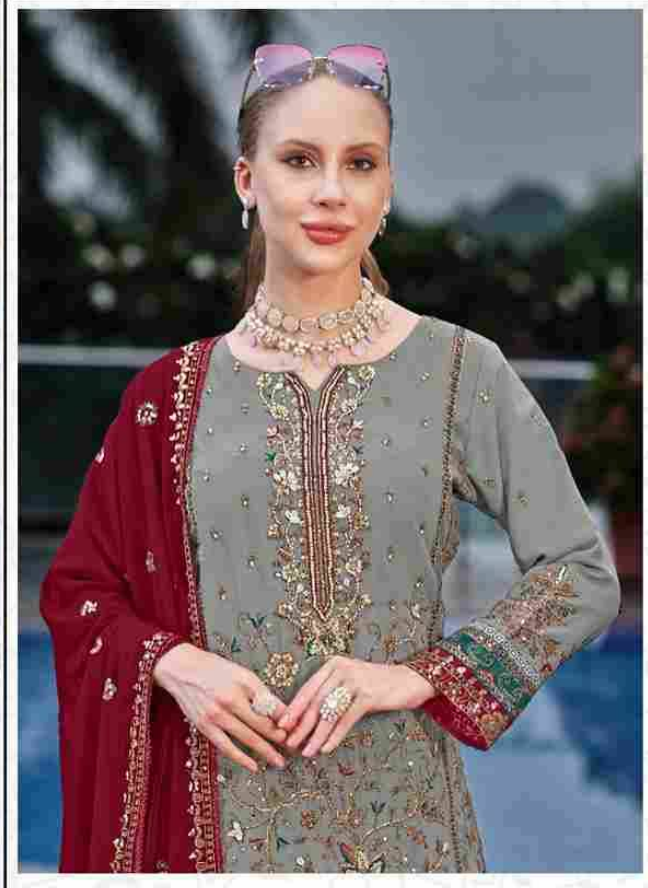

Motifz
FASHION FORWARD
D.no-771-B

**TOP - ORGANZA WITH EMBROIDERY
KHATLI WORK**

BOTTOM - DULL SANTOON

DUPATTA - ORGANZA WITH EMBROIDERY

Motifz
FASHION FORWARD
D.no-771-A

**TOP - ORGANZA WITH EMBROIDERY
KHATLI WORK**

BOTTOM - DULL SANTOON

DUPATTA - ORGANZA WITH EMBROIDERY

Motifz
FASHION FORWARD
D.no-771-B

**TOP - ORGANZA WITH EMBROIDERY
KHATLI WORK**

BOTTOM - DULL SANTOON

DUPATTA - ORGANZA WITH EMBROIDERY

**TOP - ORGANZA WITH EMBROIDERY
KHALTI WORK**

BOTTOM - DULL SANTOON

DUPATTA - ORGANZA WITH EMBROIDERY

Motifz
FASHION FORWARD
D.no-771-D

**TOP - ORGANZA WITH EMBROIDERY
KHATLI WORK**

BOTTOM - DULL SANTOON

DUPATTA - ORGANZA WITH EMBROIDERY

TOP - ORGANZA WITH EMBROIDERY
KHATLI WORK
BOTTOM - DULL SANTOON
DUPATTA - ORGANZA WITH EMBROIDERY