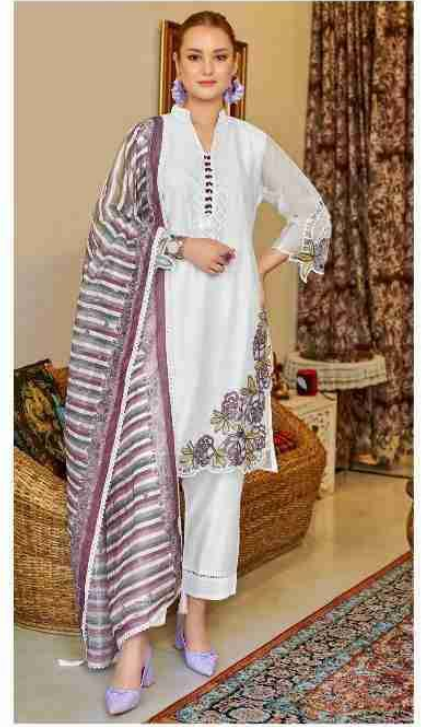

CN-999 C

Fepic®

CRAFTED NEEDLE®
A Label of Elegance by **Fepic**®

:@Fepic.in

:_Fb.com/Fepic11