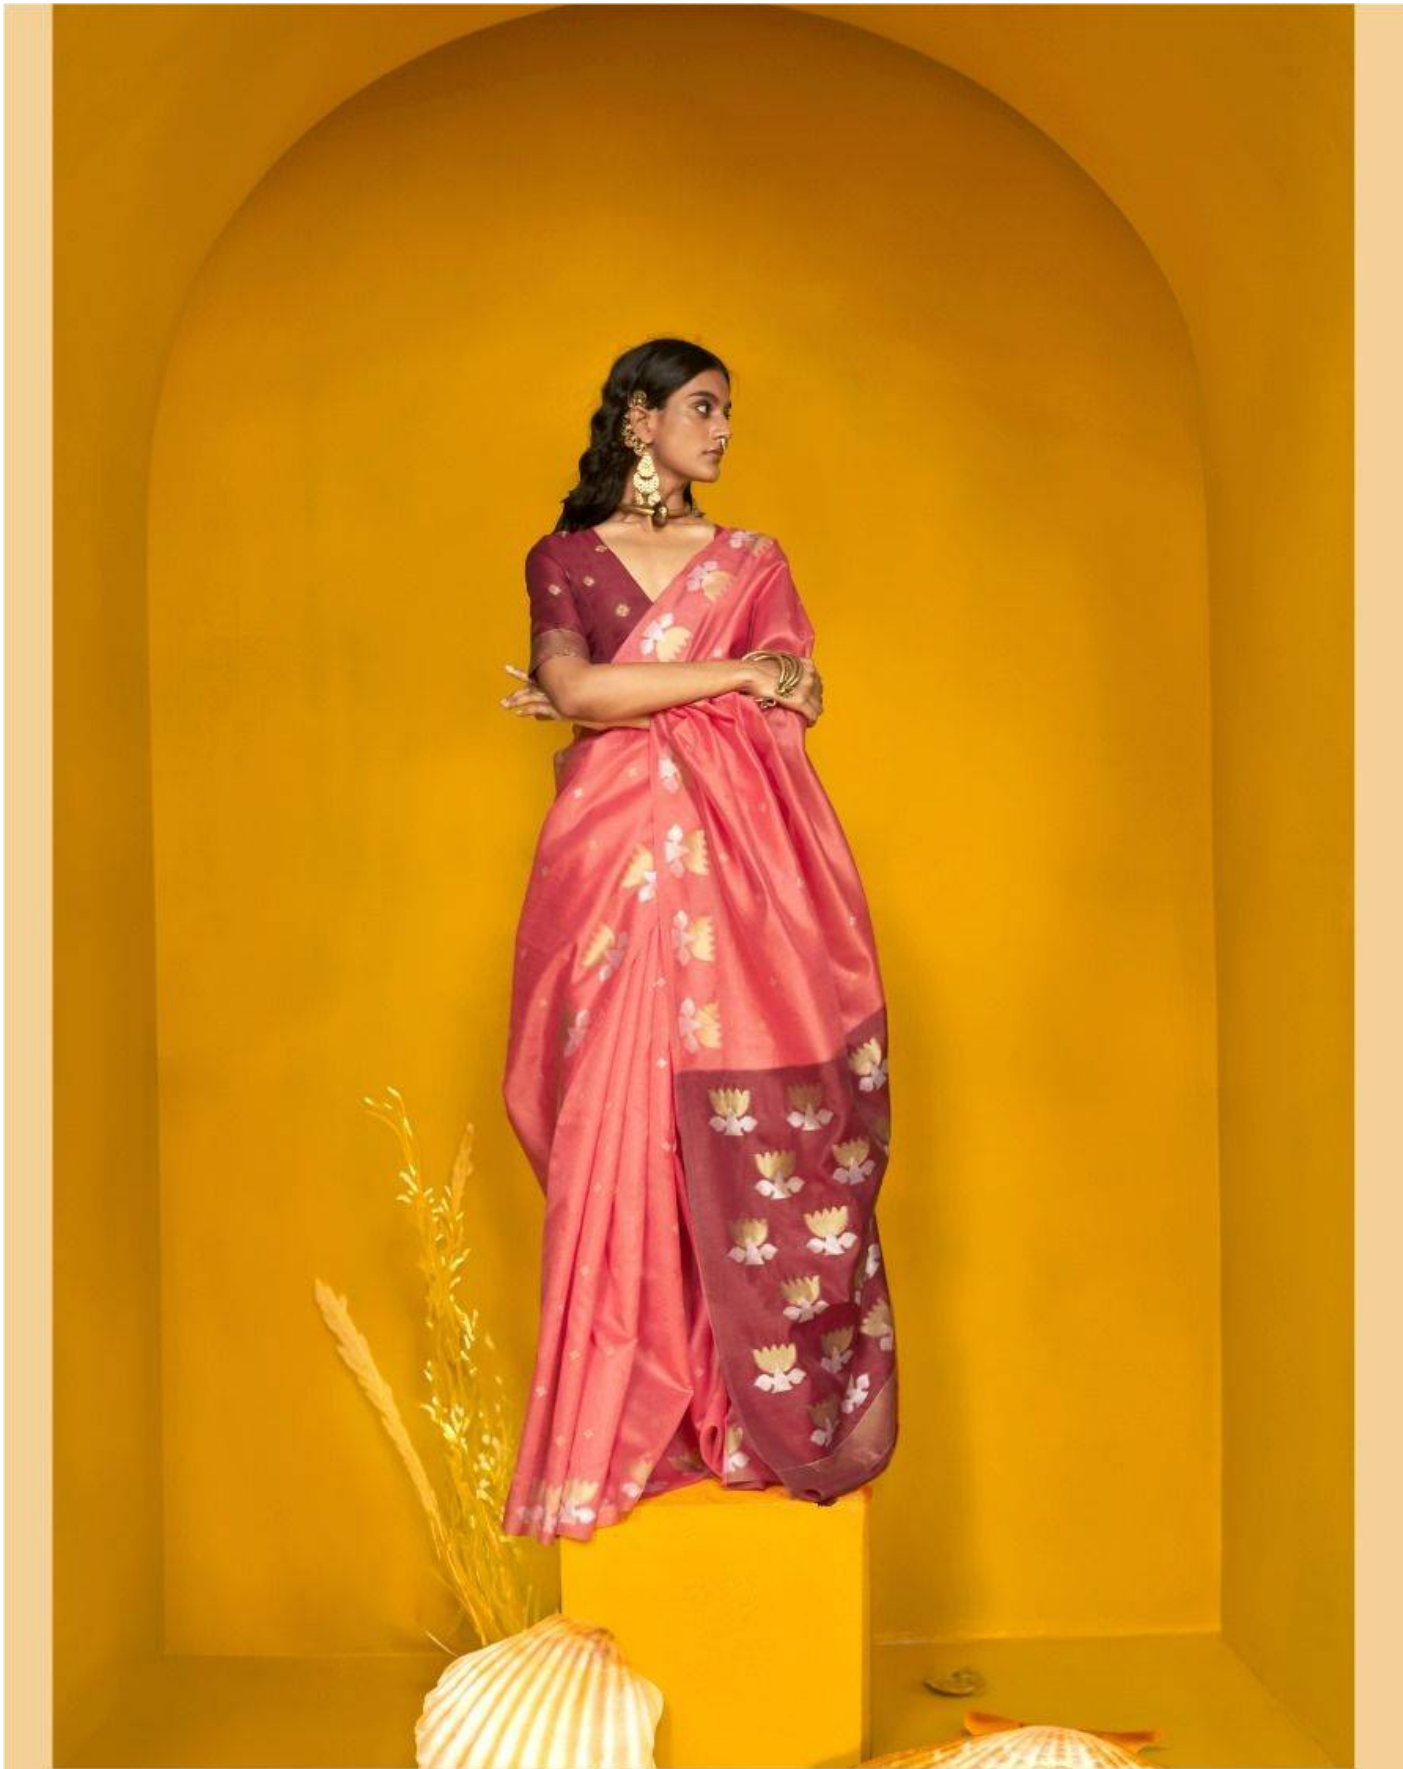

RAJTEX®
collections
Print sarees | Lehenga | Silk sarees

Krystal
LOTUS

402006