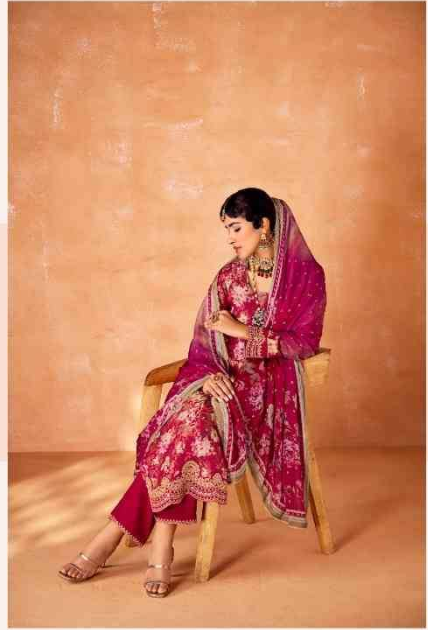

HEER
BY KIMORA