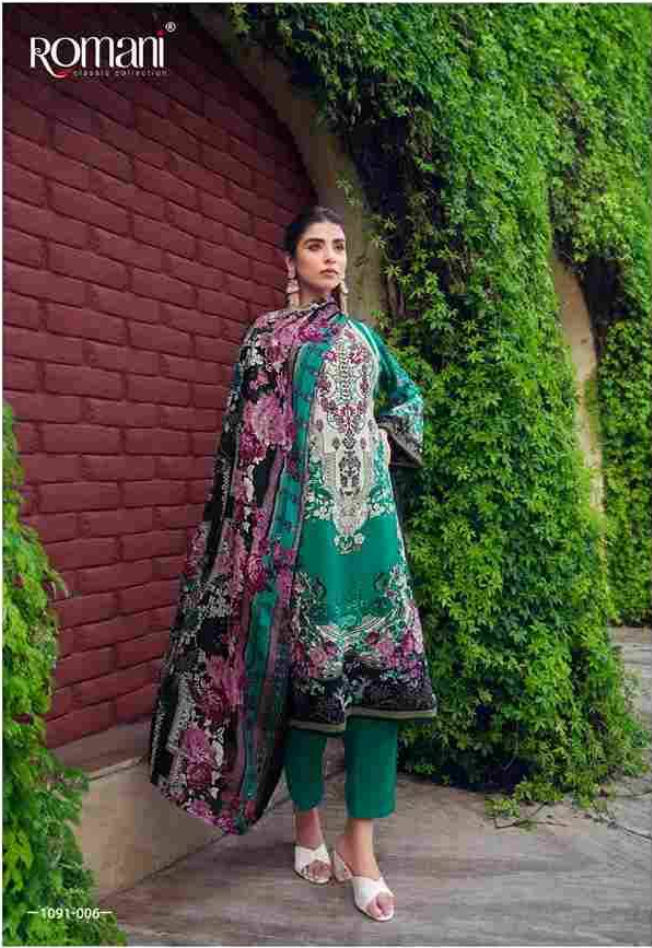

Romani®
classic collection

AARZU

VOL-08

FASHIONS FADE, STYLE IS ETERNAL

Romani
CLASSIC COLLECTION

— 1091-003 —

FASHIONS FADE. STYLE IS ETERNAL

Romani[®]
CLASSIC COLLECTION

ROMANI®
CLASSIC DETECTION

PEOPLE WILL STARE. MAKE IT WORTH THEIR WHILE.

Romani®
LAKHNOU COLLECTION

FASHION IS AN ART AND YOU ARE THE CANVAS

1091-001

1091-002

1091-003

1091-004