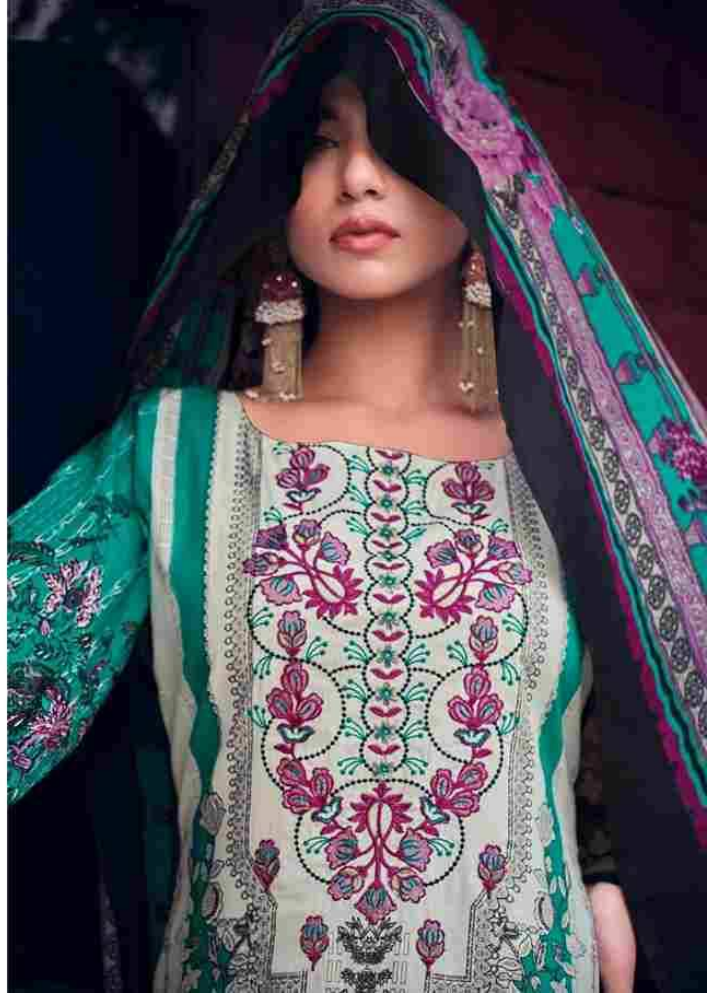

Romani[®]
classic collection

AARZU
VOL-08

—1091-001—

Romani®
CLASSIC COLLECTION

FASHIONS FADE, STYLE IS ETERNAL

ROMANI
CLASSIC COLLECTION

— 1091-003 —

FASHIONS FADE. STYLE IS ETERNAL

Romani[®]
CLASSIC COLLECTION

ROMANI®
CLASSIC DETECTION

PEOPLE WILL STARE. MAKE IT WORTH THEIR WHILE.

Romani®
LAKHNOU COLLECTION

FASHION IS AN ART AND YOU ARE THE CANVAS

— 1091-006 —

1091-001

1091-002