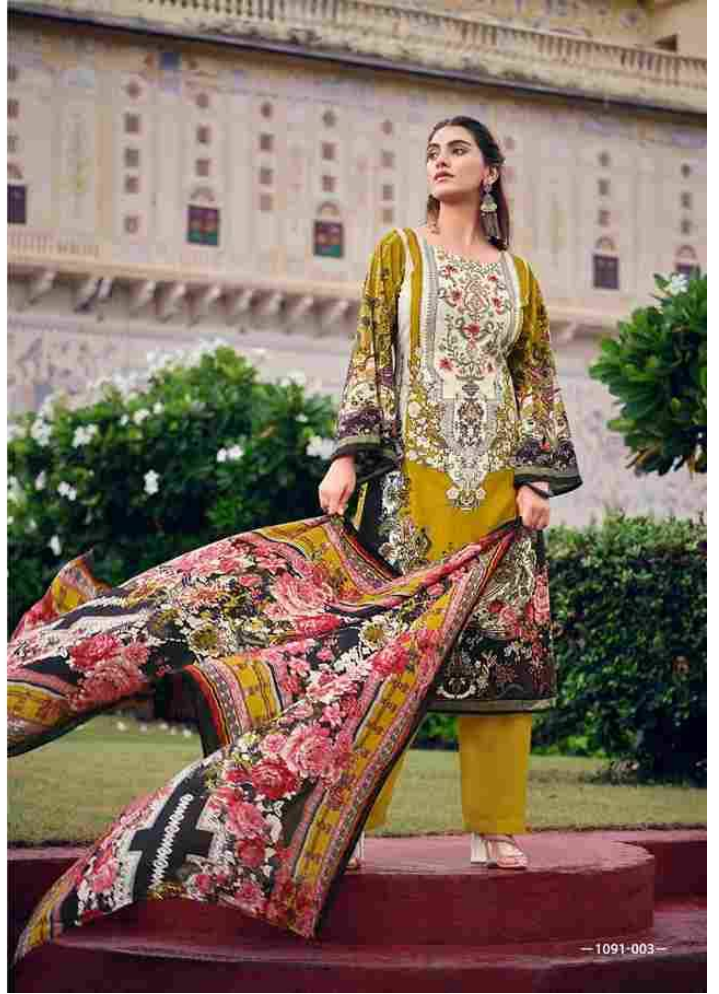

Romani®
classic collection

AARZU

VOL-08

FASHIONS FADE, STYLE IS ETERNAL

Romani
CLASSIC COLLECTION

— 1091-003 —

FASHIONS FADE. STYLE IS ETERNAL

Romani[®]
CLASSIC COLLECTION

ROMANI®
CLASSIC DETECTION

PEOPLE WILL STARE. MAKE IT WORTH THEIR WHILE.

Romani®
LAKHNOU COLLECTION

FASHION IS AN ART AND YOU ARE THE CANVAS

1091-001

1091-002

1091-003

1091-004