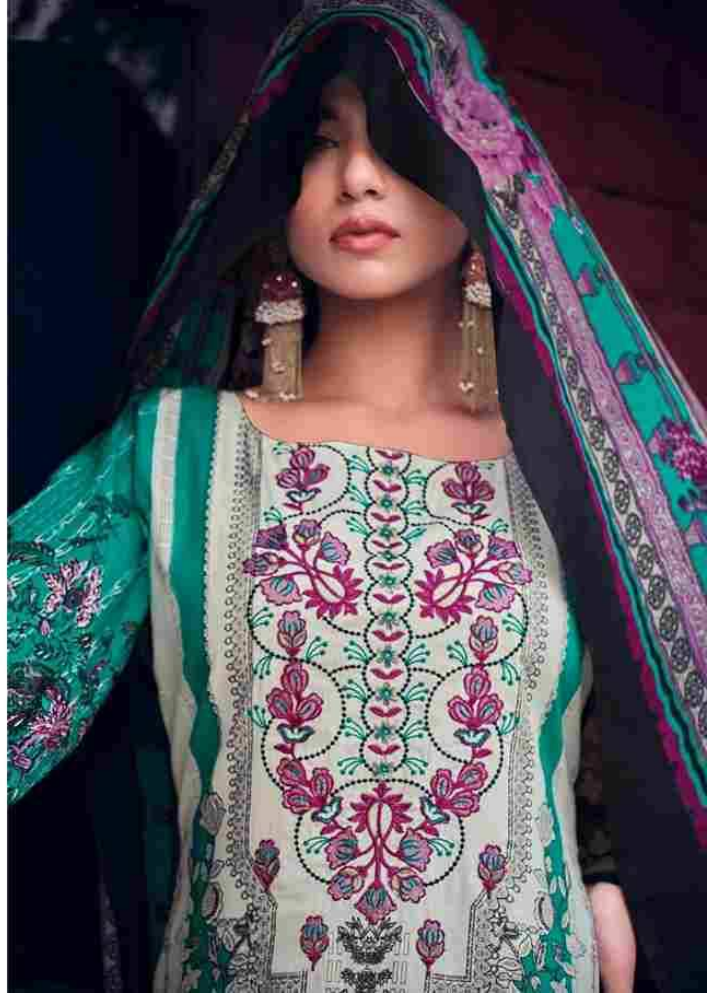

Romani®
classic collection

AARZU

VOL-08

FASHIONS FADE, STYLE IS ETERNAL

Romani
CLASSIC COLLECTION

— 1091-003 —

FASHIONS FADE. STYLE IS ETERNAL

Romani[®]
CLASSIC COLLECTION

ROMANI®
CLASSIC DETECTION

PEOPLE WILL STARE. MAKE IT WORTH THEIR WHILE.

Romani®
LAKHNOU COLLECTION

FASHION IS AN ART AND YOU ARE THE CANVAS

1091-001

1091-002

1091-003

1091-004