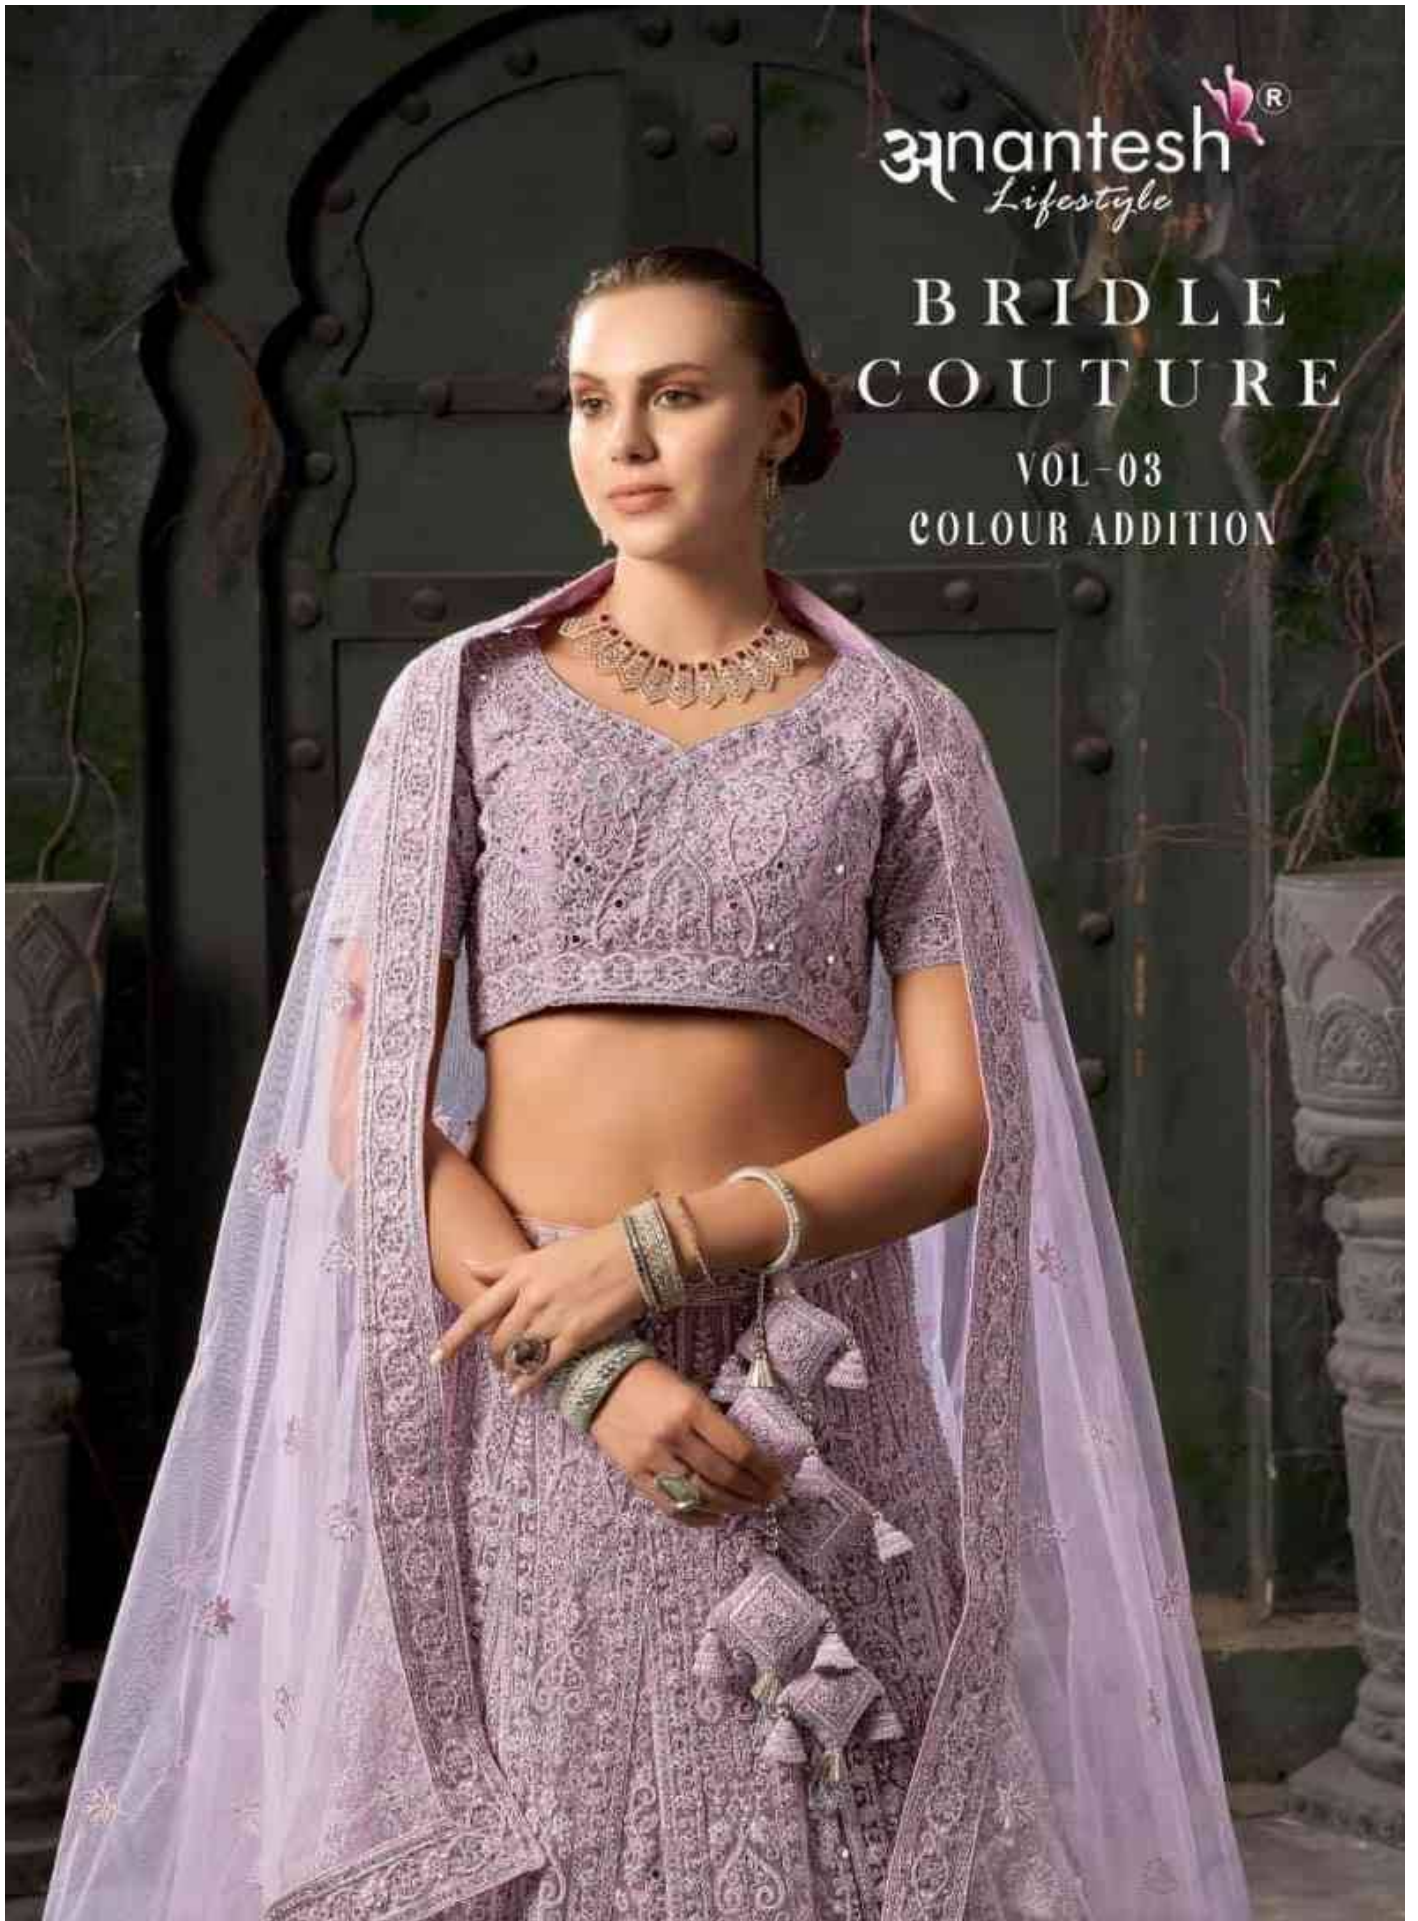

anantesh[®]
Lifestyle

BRIDLE
COUTURE

VOL-03
COLOUR ADDITION

anantesh[®]
Lifestyle

anantesh[®]
Lifestyle

D.no-9011 B

anantesh[®]
Lifestyle

BRIDLE
COUTURE
VOL-03-COLOUR ADDITION

anantesh®
Lifestyle

9011

9011 A

9011 B

9011 C

CODE	MAIN COLOUR	LEHENGA FABRIC	BLOUSE FABRIC	DUPATTA FABRIC	SIZE SEMI STITCHED	READYMADE	WEIGHT	WORK DETAILS	PRICE (EXCLUDING GST 12%)
9011	LAVENDER	PREMIUM NET WITH ZARKAN	PREMIUM NET WITH ZARKAN	PREMIUM NET WITH ZARKAN	Size upto 42 bust and waist	XS,S,M,L,XL	5kg.	PREMIUM ZARKAN 12 KALI LEHENGA WITH 5 METER FLAIR	12995/-
9011 A	SKY	PREMIUM NET WITH ZARKAN	PREMIUM NET WITH ZARKAN	PREMIUM NET WITH ZARKAN	Size upto 42 bust and waist	XS,S,M,L,XL	5kg.	PREMIUM ZARKAN 12 KALI LEHENGA WITH 5 METER FLAIR	12995/-
9011 B	LIGHT PINK	PREMIUM NET WITH PEARLS	PREMIUM NET WITH ZARKAN	PREMIUM NET WITH ZARKAN	Size upto 42 bust and waist	XS,S,M,L,XL	5kg.	PREMIUM ZARKAN 12 KALI LEHENGA WITH 5 METER FLAIR	12995/-
9011 C	CHIKU	PREMIUM NET WITH SEQUANCE	PREMIUM NET WITH ZARKAN	PREMIUM NET WITH ZARKAN	Size upto 42 bust and waist	XS,S,M,L,XL	5kg.	PREMIUM ZARKAN 12 KALI LEHENGA WITH 5 METER FLAIR	12995/-