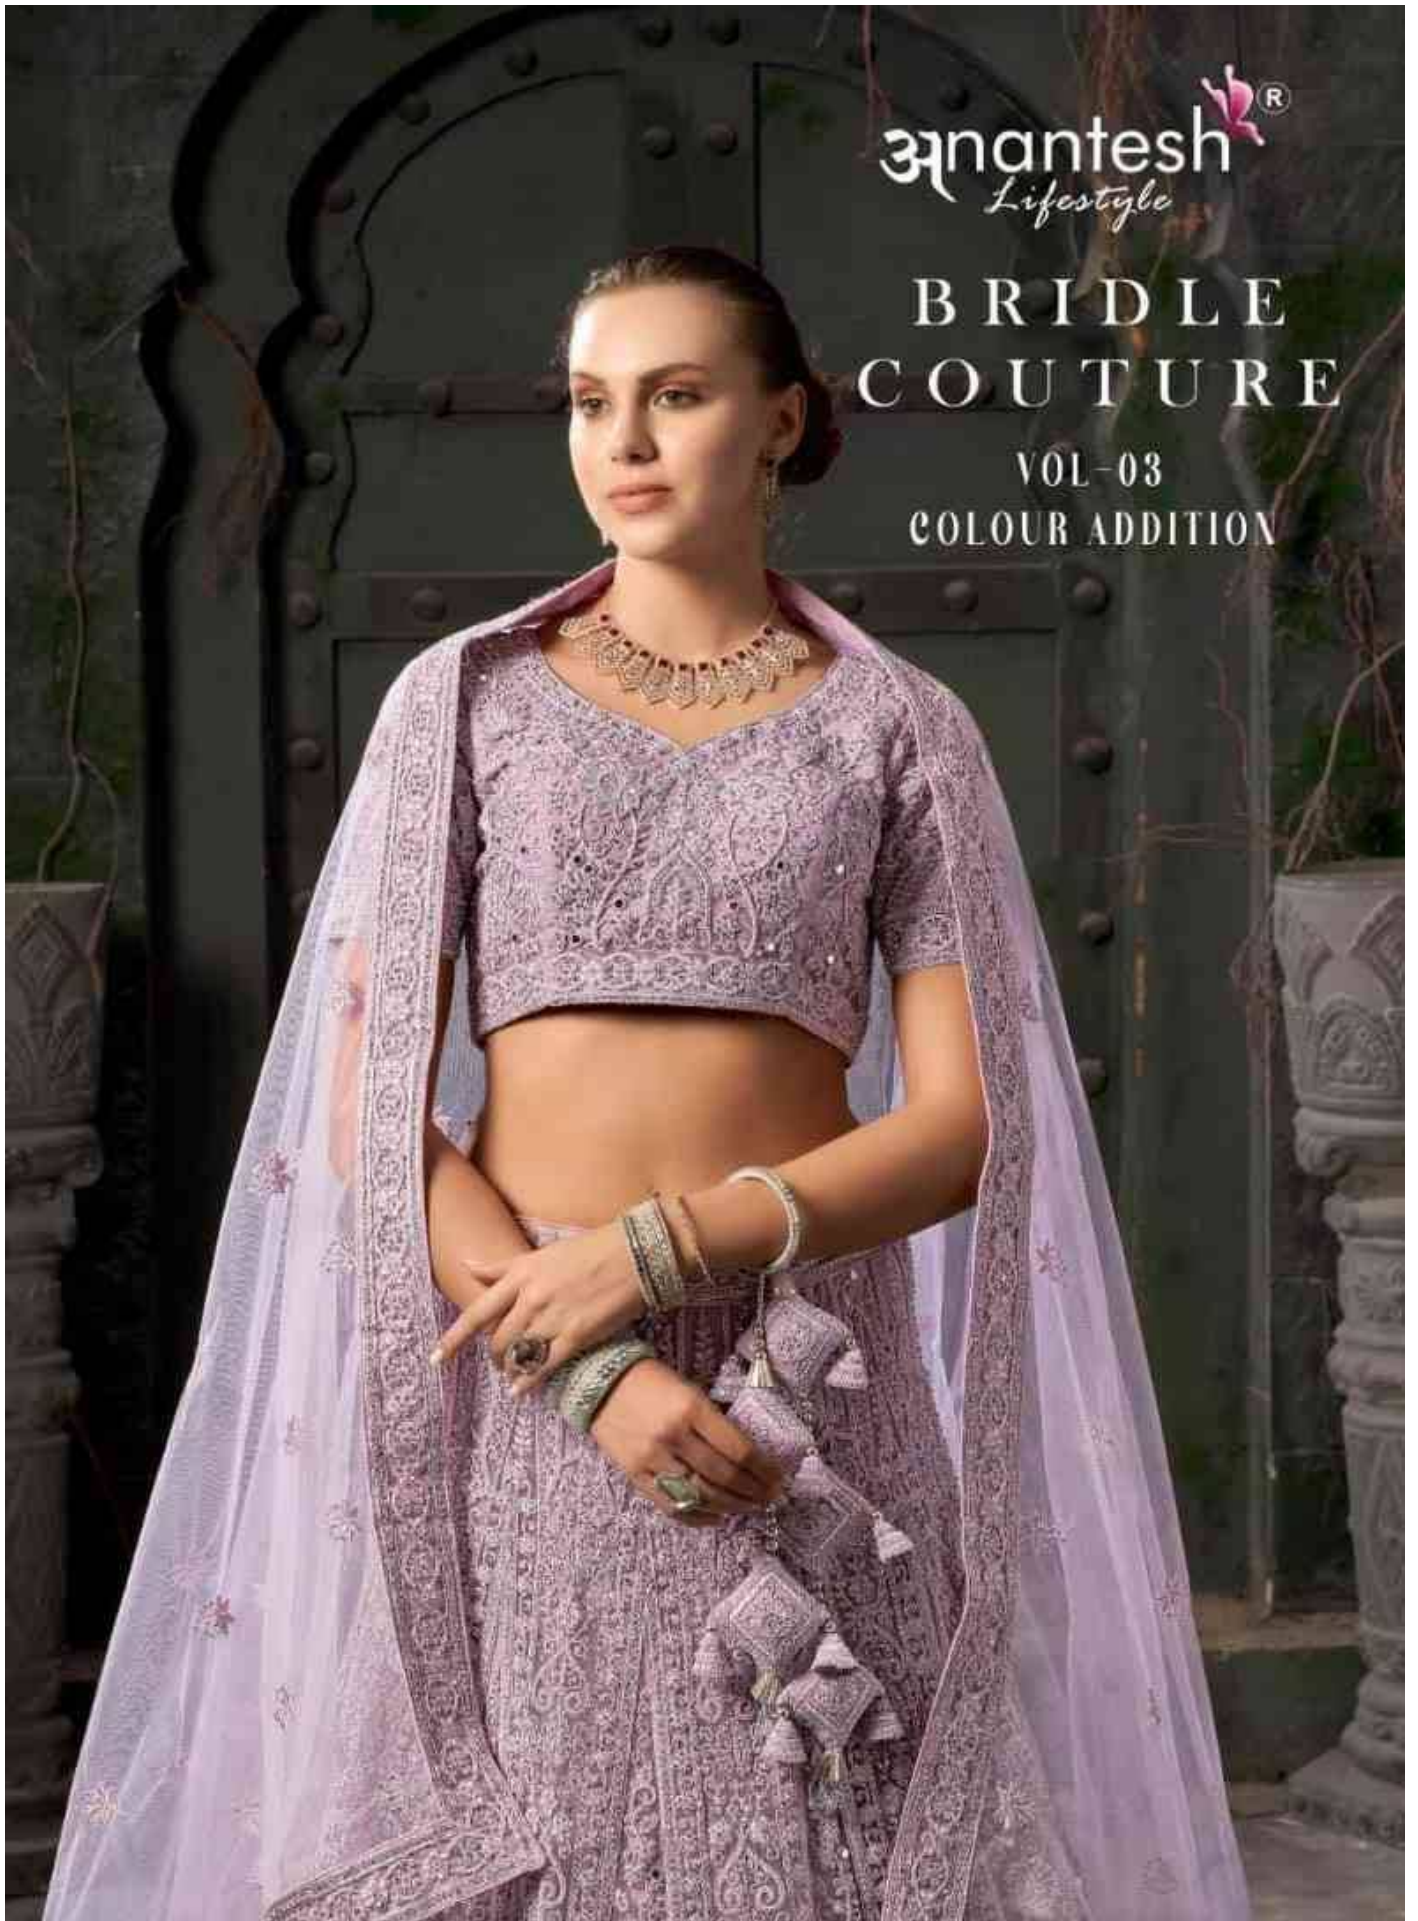

anantesh[®]
Lifestyle

BRIDLE
COUTURE

VOL-03
COLOUR ADDITION

anantesh[®]
Lifestyle

anantesh[®]
Lifestyle

D.no-9011 B

anantesh[®]
Lifestyle

BRIDLE
COUTURE
VOL-03-COLOUR ADDITION

anantesh[®]
Lifestyle

9011

9011 A

9011 B

9011 C

CODE	MAIN COLOUR	LEHENGA FABRIC	BLOUSE FABRIC	DUPATTA FABRIC	SIZE SEMI STITCHED	READYMADE	WEIGHT	WORK DETAILS	PRICE (EXCLUDING GST 12%)
9011	LAVENDER	PREMIUM NET WITH ZARKAN	PREMIUM NET WITH ZARKAN	PREMIUM NET WITH ZARKAN	Size upto 42 bust and waist	XS,S,M,L,XL	5kg.	PREMIUM ZARKAN 12 KALI LEHENGA WITH 5 METER FLAIR	12995/-
9011 A	SKY	PREMIUM NET WITH ZARKAN	PREMIUM NET WITH ZARKAN	PREMIUM NET WITH ZARKAN	Size upto 42 bust and waist	XS,S,M,L,XL	5kg.	PREMIUM ZARKAN 12 KALI LEHENGA WITH 5 METER FLAIR	12995/-
9011 B	LIGHT PINK	PREMIUM NET WITH PEARLS	PREMIUM NET WITH ZARKAN	PREMIUM NET WITH ZARKAN	Size upto 42 bust and waist	XS,S,M,L,XL	5kg.	PREMIUM ZARKAN 12 KALI LEHENGA WITH 5 METER FLAIR	12995/-
9011 C	CHIKU	PREMIUM NET WITH SEQUANCE	PREMIUM NET WITH ZARKAN	PREMIUM NET WITH ZARKAN	Size upto 42 bust and waist	XS,S,M,L,XL	5kg.	PREMIUM ZARKAN 12 KALI LEHENGA WITH 5 METER FLAIR	12995/-