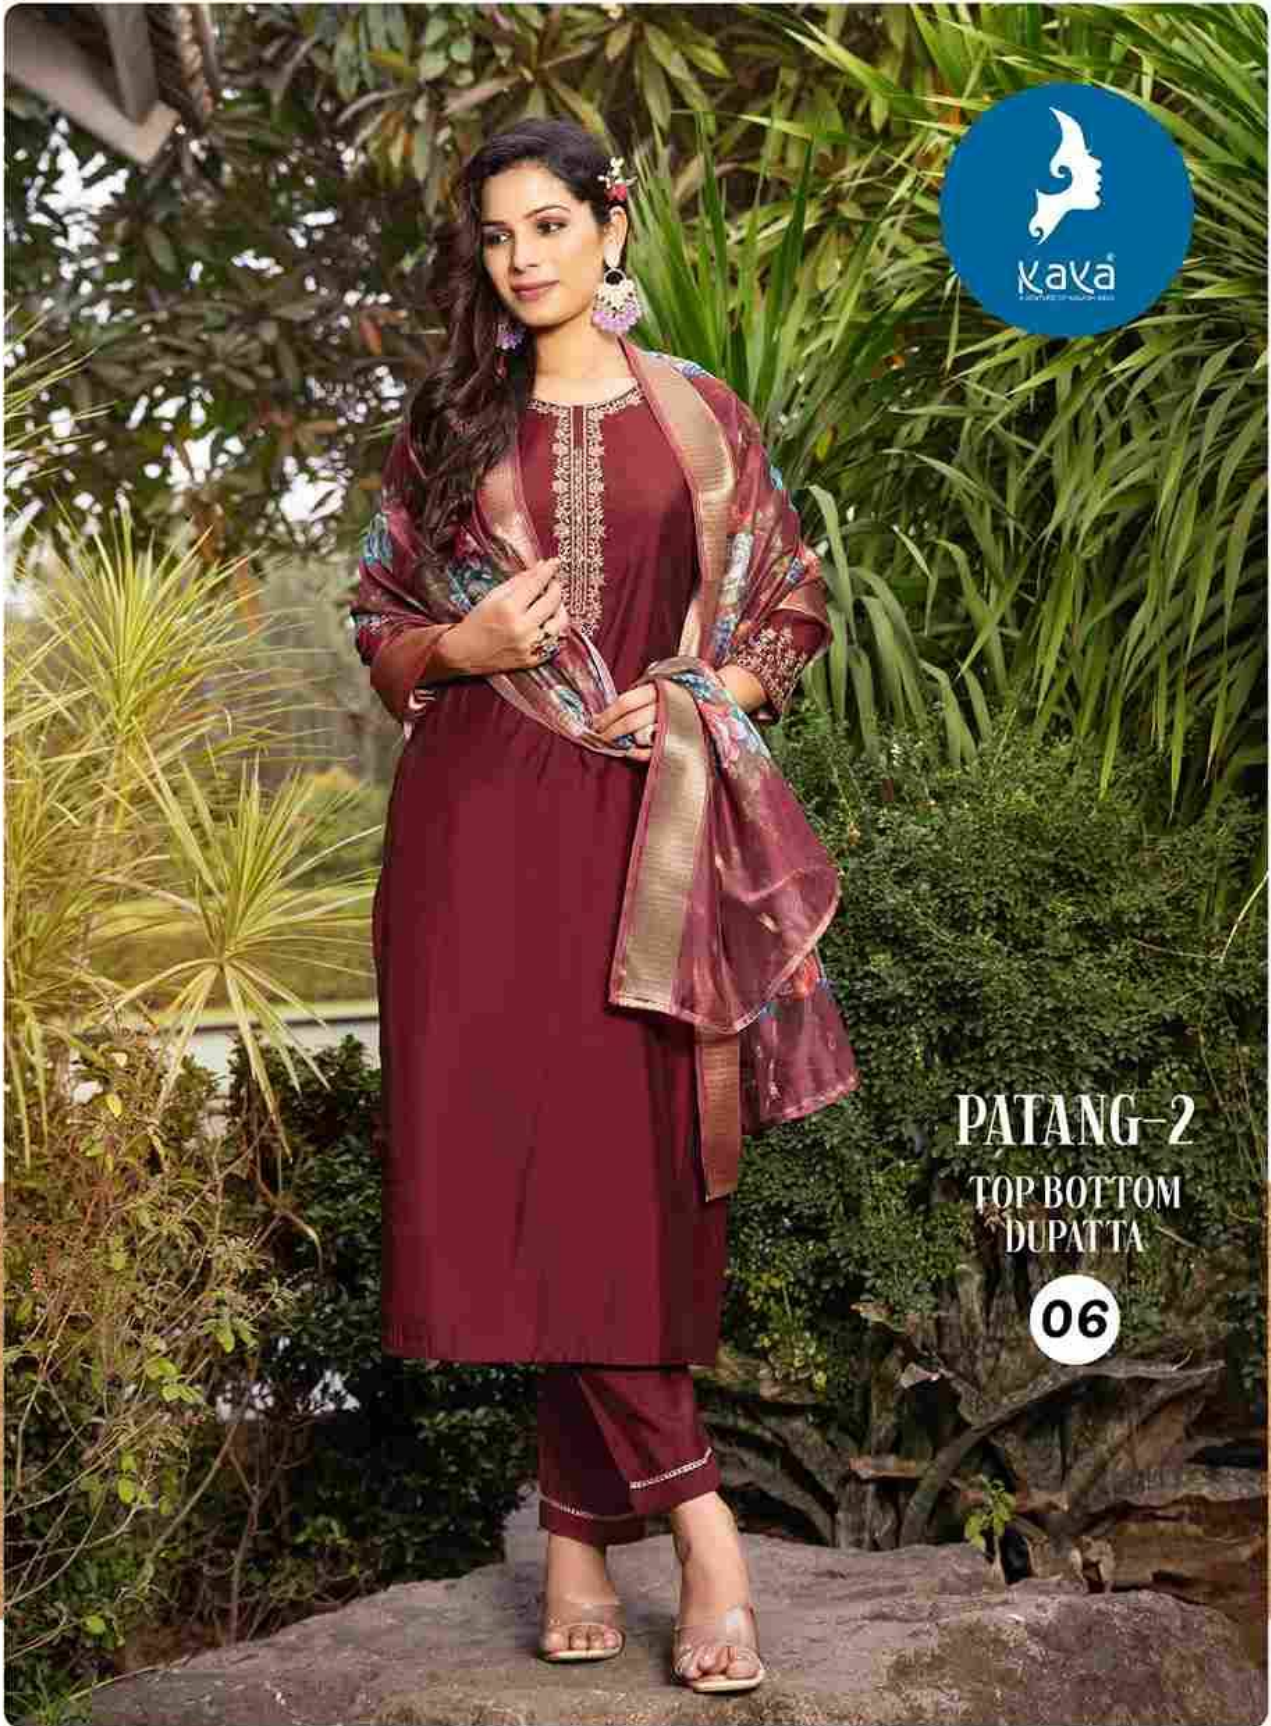

PATANG-2
TOP BOTTOM
DUPATTA

06