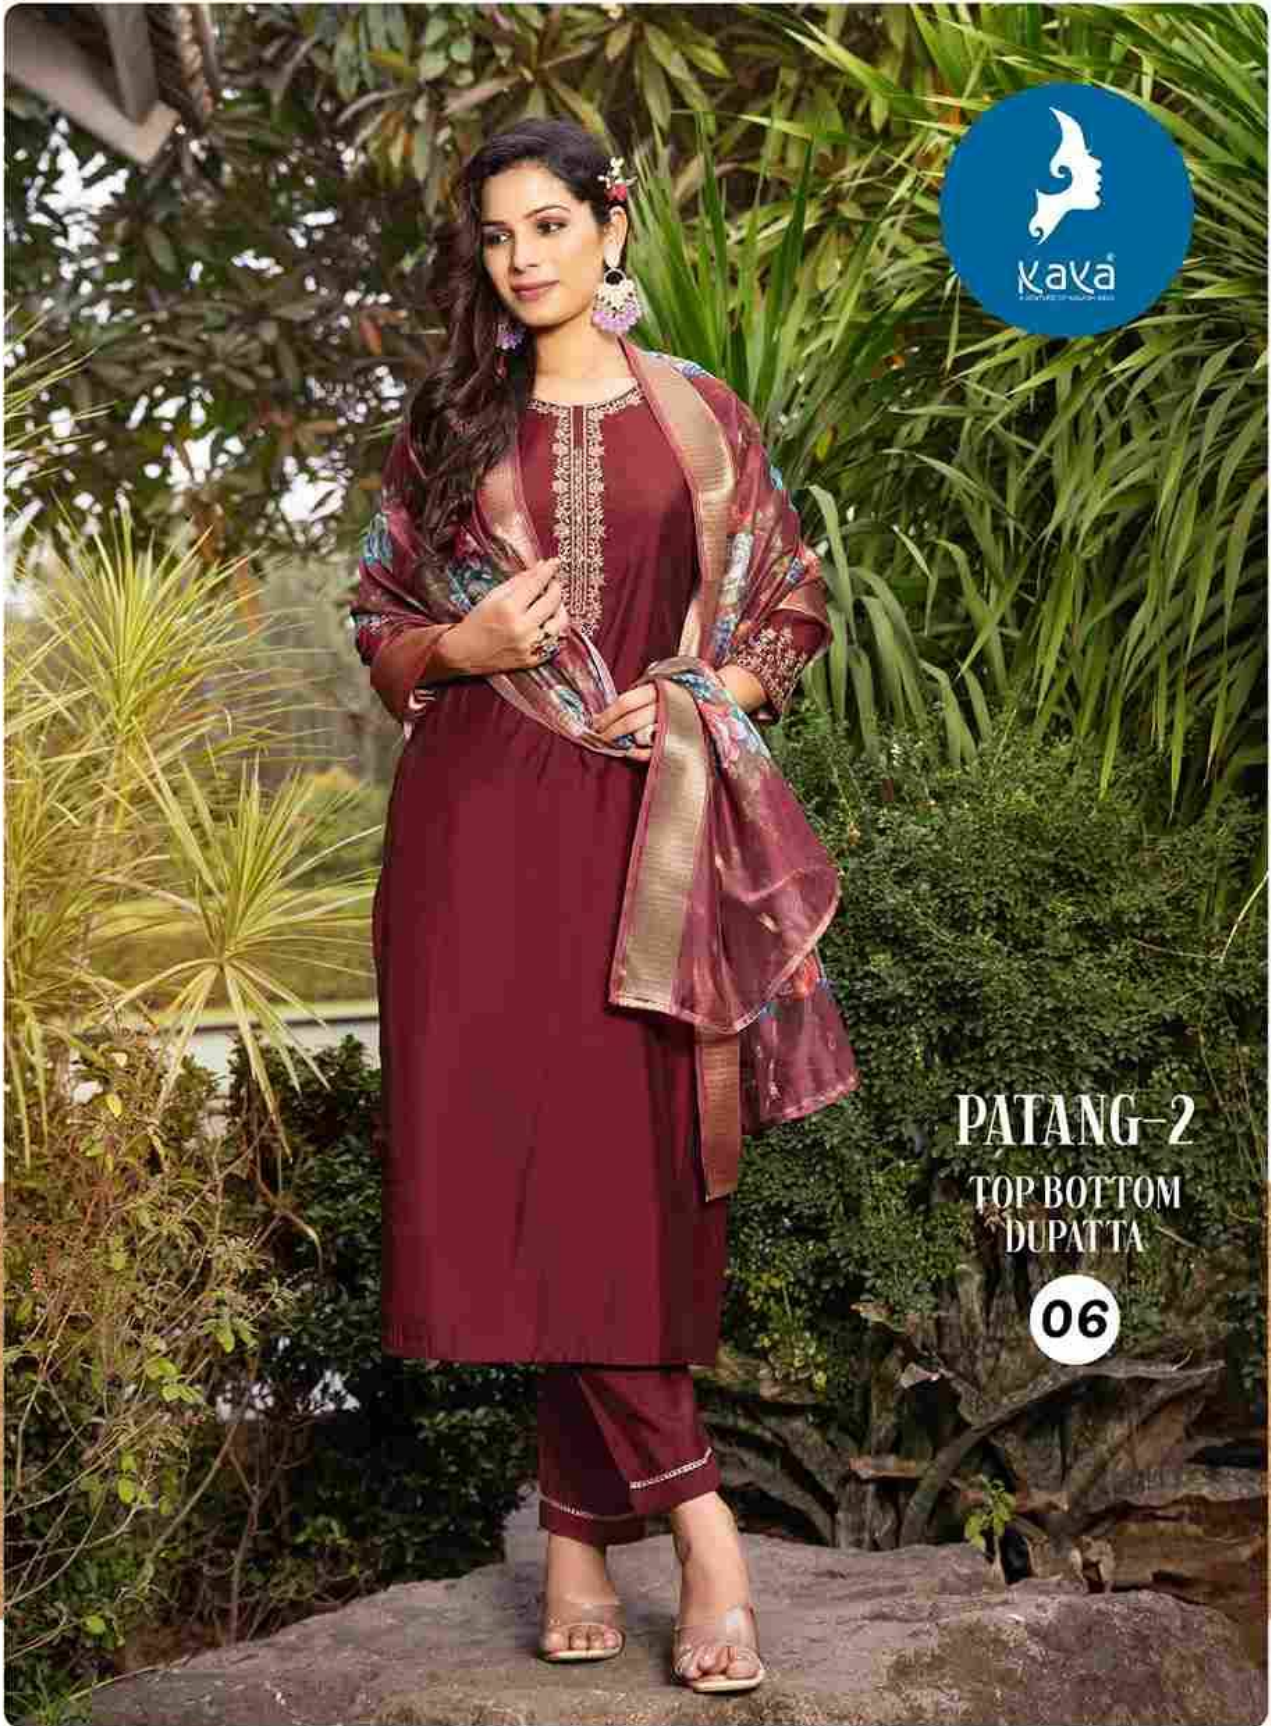

# PATANG-2

KAYA'S

PATANG-2	
TYPE	TOP-BOTTOM-DUPATTA
TOP	ROMAN SILK
BOTTOM	ROMAN SILK
DUPATTA	SOFT ORGANZA WITH DIGITAL PRINT