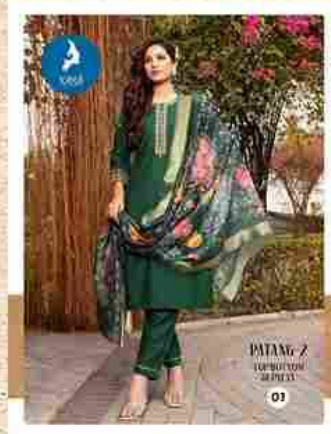

PATANG-2

KAYA'S

PATANG-2	
TYPE	TOP-BOTTOM-DUPATTA
TOP	ROMAN SILK
BOTTOM	ROMAN SILK
DUPATTA	SOFT ORGANZA WITH DIGITAL PRINT