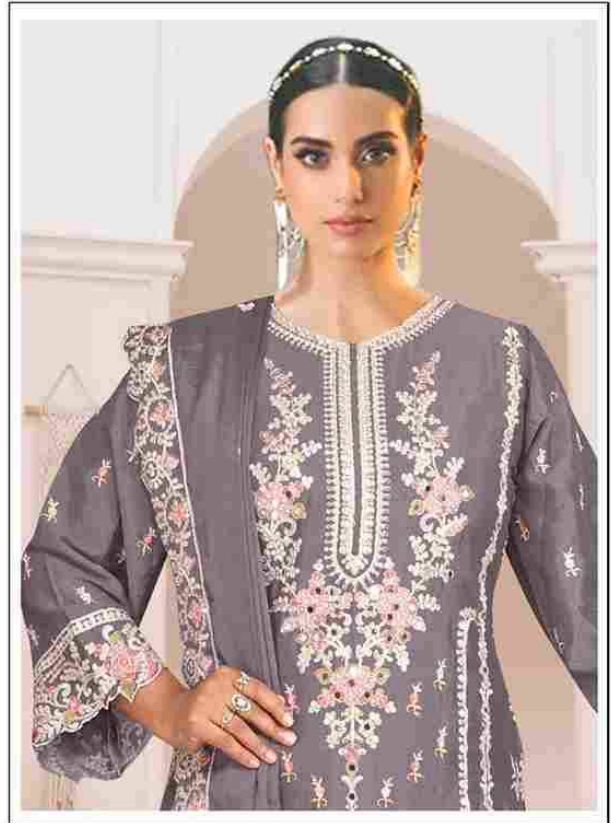

Motifz
FASHION FORWARD

D.no-787-C

**TOP- CHINON WITH EMBROIDERY
WITH MOTI WORK**

BOTTOM- DULL SANTOON PATCH WORK

DUPATTA- CHINON WITH EMBROIDERY

Motifz
FASHION FORWARD

D.no-787-D

**TOP- CHINON WITH EMBROIDERY
WITH MOTI WORK**