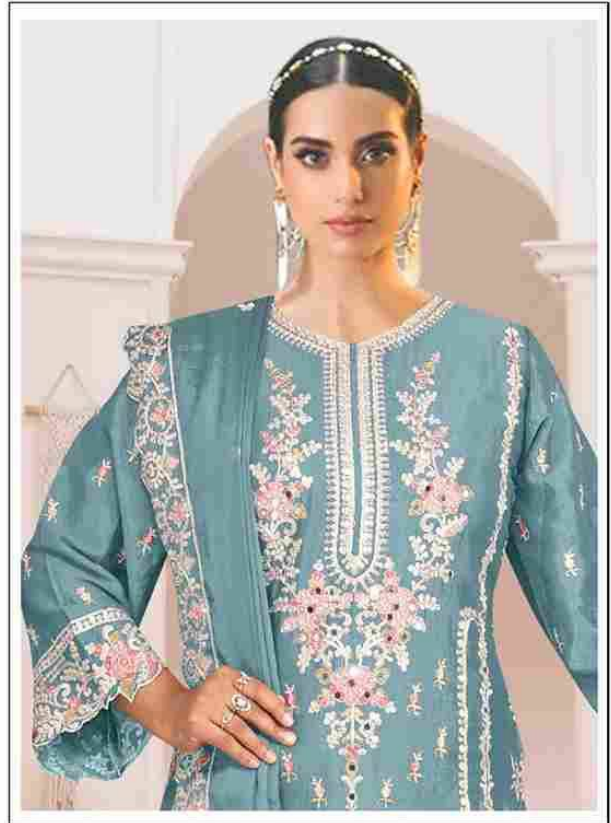

Motifz
FASHION FORWARD

D.no-787-B

**TOP- CHINON WITH EMBROIDERY
WITH MOTI WORK**

BOTTOM- DULL SANTOON PATCH WORK

DUPATTA- CHINON WITH EMBROIDERY

Motifz
FASHION FORWARD

D.no-787-A

**TOP- CHINON WITH EMBROIDERY
WITH MOTI WORK**

BOTTOM- DULL SANTOON PATCH WORK

DUPATTA- CHINON WITH EMBROIDERY

Motifz
FASHION FORWARD

D.no-787-B

**TOP- CHINON WITH EMBROIDERY
WITH MOTI WORK**

BOTTOM- DULL SANTOON PATCH WORK

DUPATTA- CHINON WITH EMBROIDERY