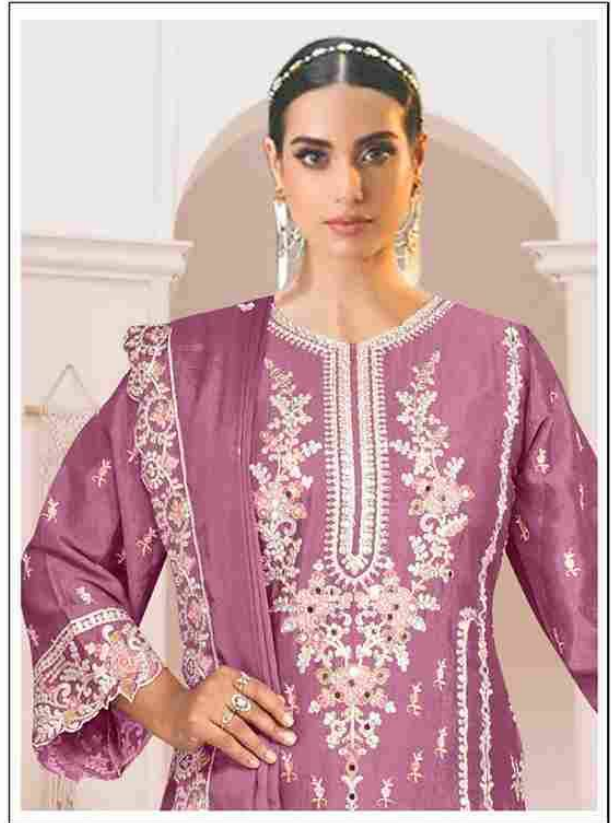

Motifz
FASHION FORWARD

D.no-787-B

**TOP- CHINON WITH EMBROIDERY
WITH MOTI WORK**

BOTTOM- DULL SANTOON PATCH WORK

DUPATTA- CHINON WITH EMBROIDERY

Motifz
FASHION FORWARD

D.no-787-A

**TOP- CHINON WITH EMBROIDERY
WITH MOTI WORK**

BOTTOM- DULL SANTOON PATCH WORK

DUPATTA- CHINON WITH EMBROIDERY

Motifz
FASHION FORWARD

D.no-787-B

**TOP- CHINON WITH EMBROIDERY
WITH MOTI WORK**

BOTTOM- DULL SANTOON PATCH WORK

DUPATTA- CHINON WITH EMBROIDERY