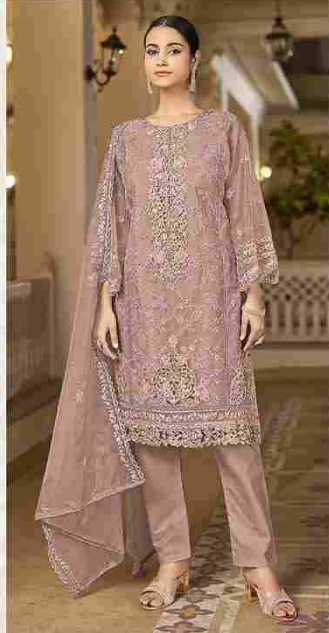

TOP:- HEAVY ORGANZA WITH HEAVY EMBROIDERY WITH HAND CUTWORK
BOTTOM:- DULL SANTOON
DUPATTA:- HEAVY ORGANZA WITH EMBROIDERY

S-5189-F