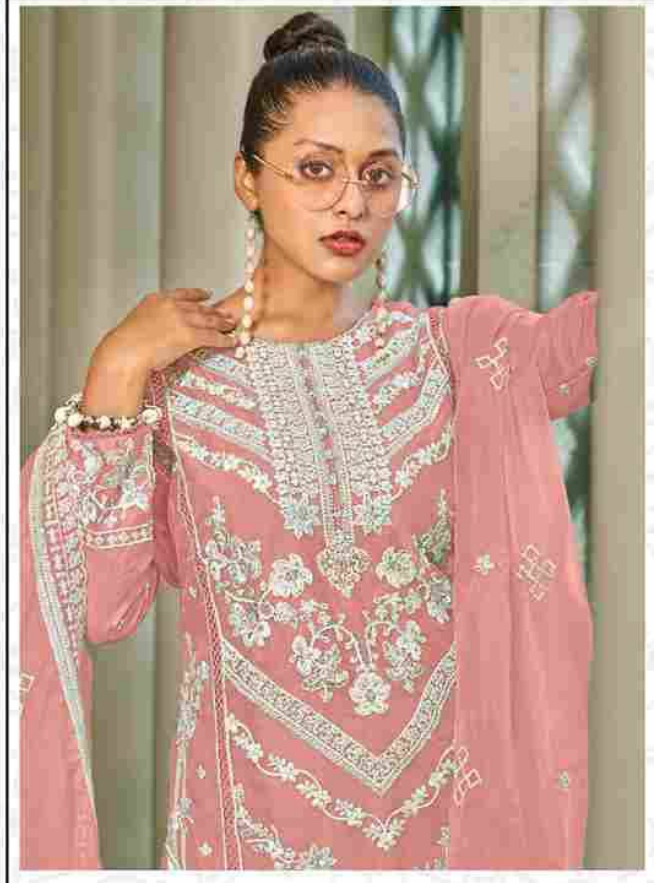

**TOP - ORGANZA WITH EMBROIDERY**  
KHATLI WROK

**BOTTOM - VISCOS SILK**

**DUPATTA - ORGANZA WITH EMBROIDERY**

**Motifz**  
FASHION FORWARD

**R-1127-D**

**READY MADE**  
COLLECTION  
SIZE:- XI

**TOP - ORGANZA WITH EMBROIDERY**  
**KHATLI WROK**  
**BOTTOM - VISCOS SILK**  
**DUPATTA - ORGANZA WITH EMBROIDERY**