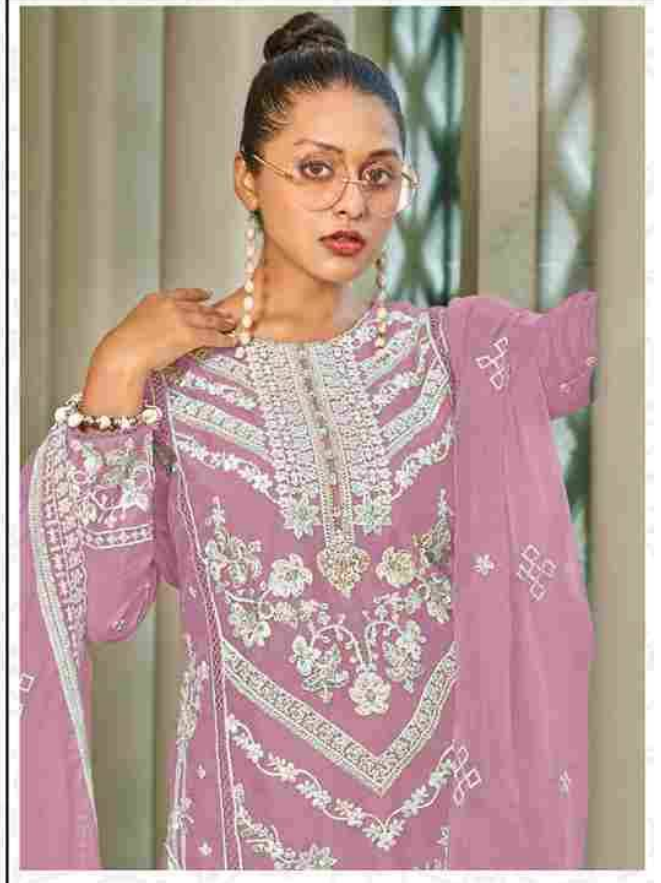

**Motifz**  
FASHION FORWARD

**R-1127-B**

**READY MADE**  
COLLECTION  
SIZE:- XI

**TOP - ORGANZA WITH EMBROIDERY**  
Khatli Wrok

**BOTTOM - VISCOS SILK**

**DUPATTA - ORGANZA WITH EMBROIDERY**

**Motifz**  
FASHION FORWARD

R-1127-A

**READY MADE**  
COLLECTION  
SIZE:- XI

**TOP - ORGANZA WITH EMBROIDERY**  
**KHATLI WROK**  
**BOTTOM - VISCOS SILK**  
**DUPATTA - ORGANZA WITH EMBROIDERY**

**Motifz**  
FASHION FORWARD

**R-1127-B**