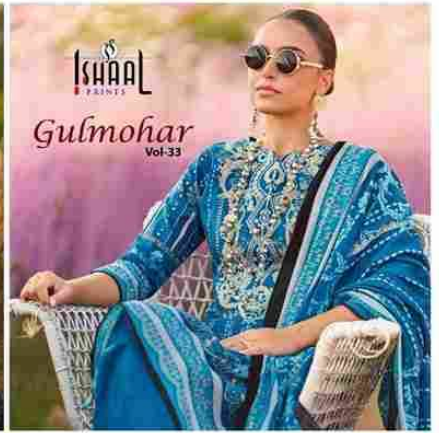

Gulmohar

Vol-33

ISHAAL
PRINTS

CODE
33001

*Celebrate Ethnic Beauty
with a Floral Twist.*

CODE
33002

"Inspired by Flowers, Styled for Today."

"Nature's Palette,
Woven into Style."

CODE
33004

ISHAAL
PRINTS

ISHAAL
PRINTS

ISHAAL
PRINTS

*"Threads of Culture,
Blossoms of Fashion."*

CODE
33006

ISHAAL
PRINTS

CODE
33009

KHAAL
PRINTS

CODE
33010

*Modern Elegance,
Blooming with Heritage.*

CODE
33001

CODE
33002

CODE
33003

CODE
33007

CODE
33008

CODE
33009

CODE
33004

CODE
33005

CODE
33006

CODE
33010

ISHAAL
PRINTS
Gulmohar
Vol-33