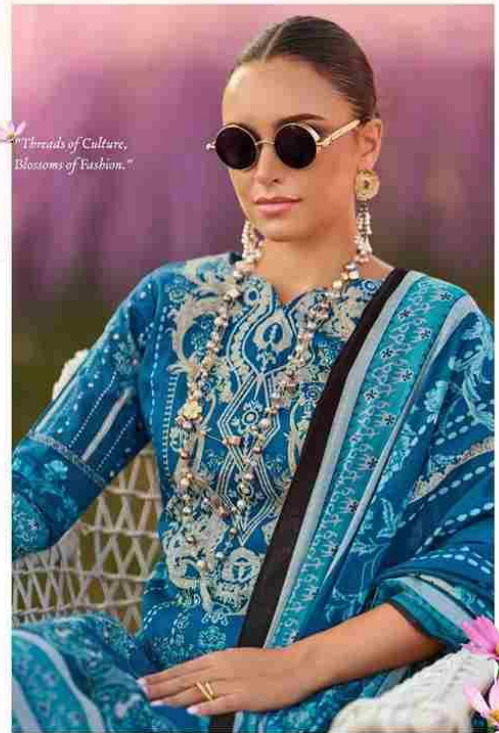

Gulmohar

Vol-33

ISHAAL
PRINTS

CODE
33001

*Celebrate Ethnic Beauty
with a Floral Twist.*

CODE
33002

"Inspired by Flowers, Styled for Today."

"Nature's Palette,
Woven into Style."

CODE
33004

ISHAAL
PRINTS

ISHAAL
PRINTS

ISHAAL
PRINTS

*"Threads of Culture,
Blossoms of Fashion."*

CODE
33006

ISHAAL
PRINTS

CODE
33009