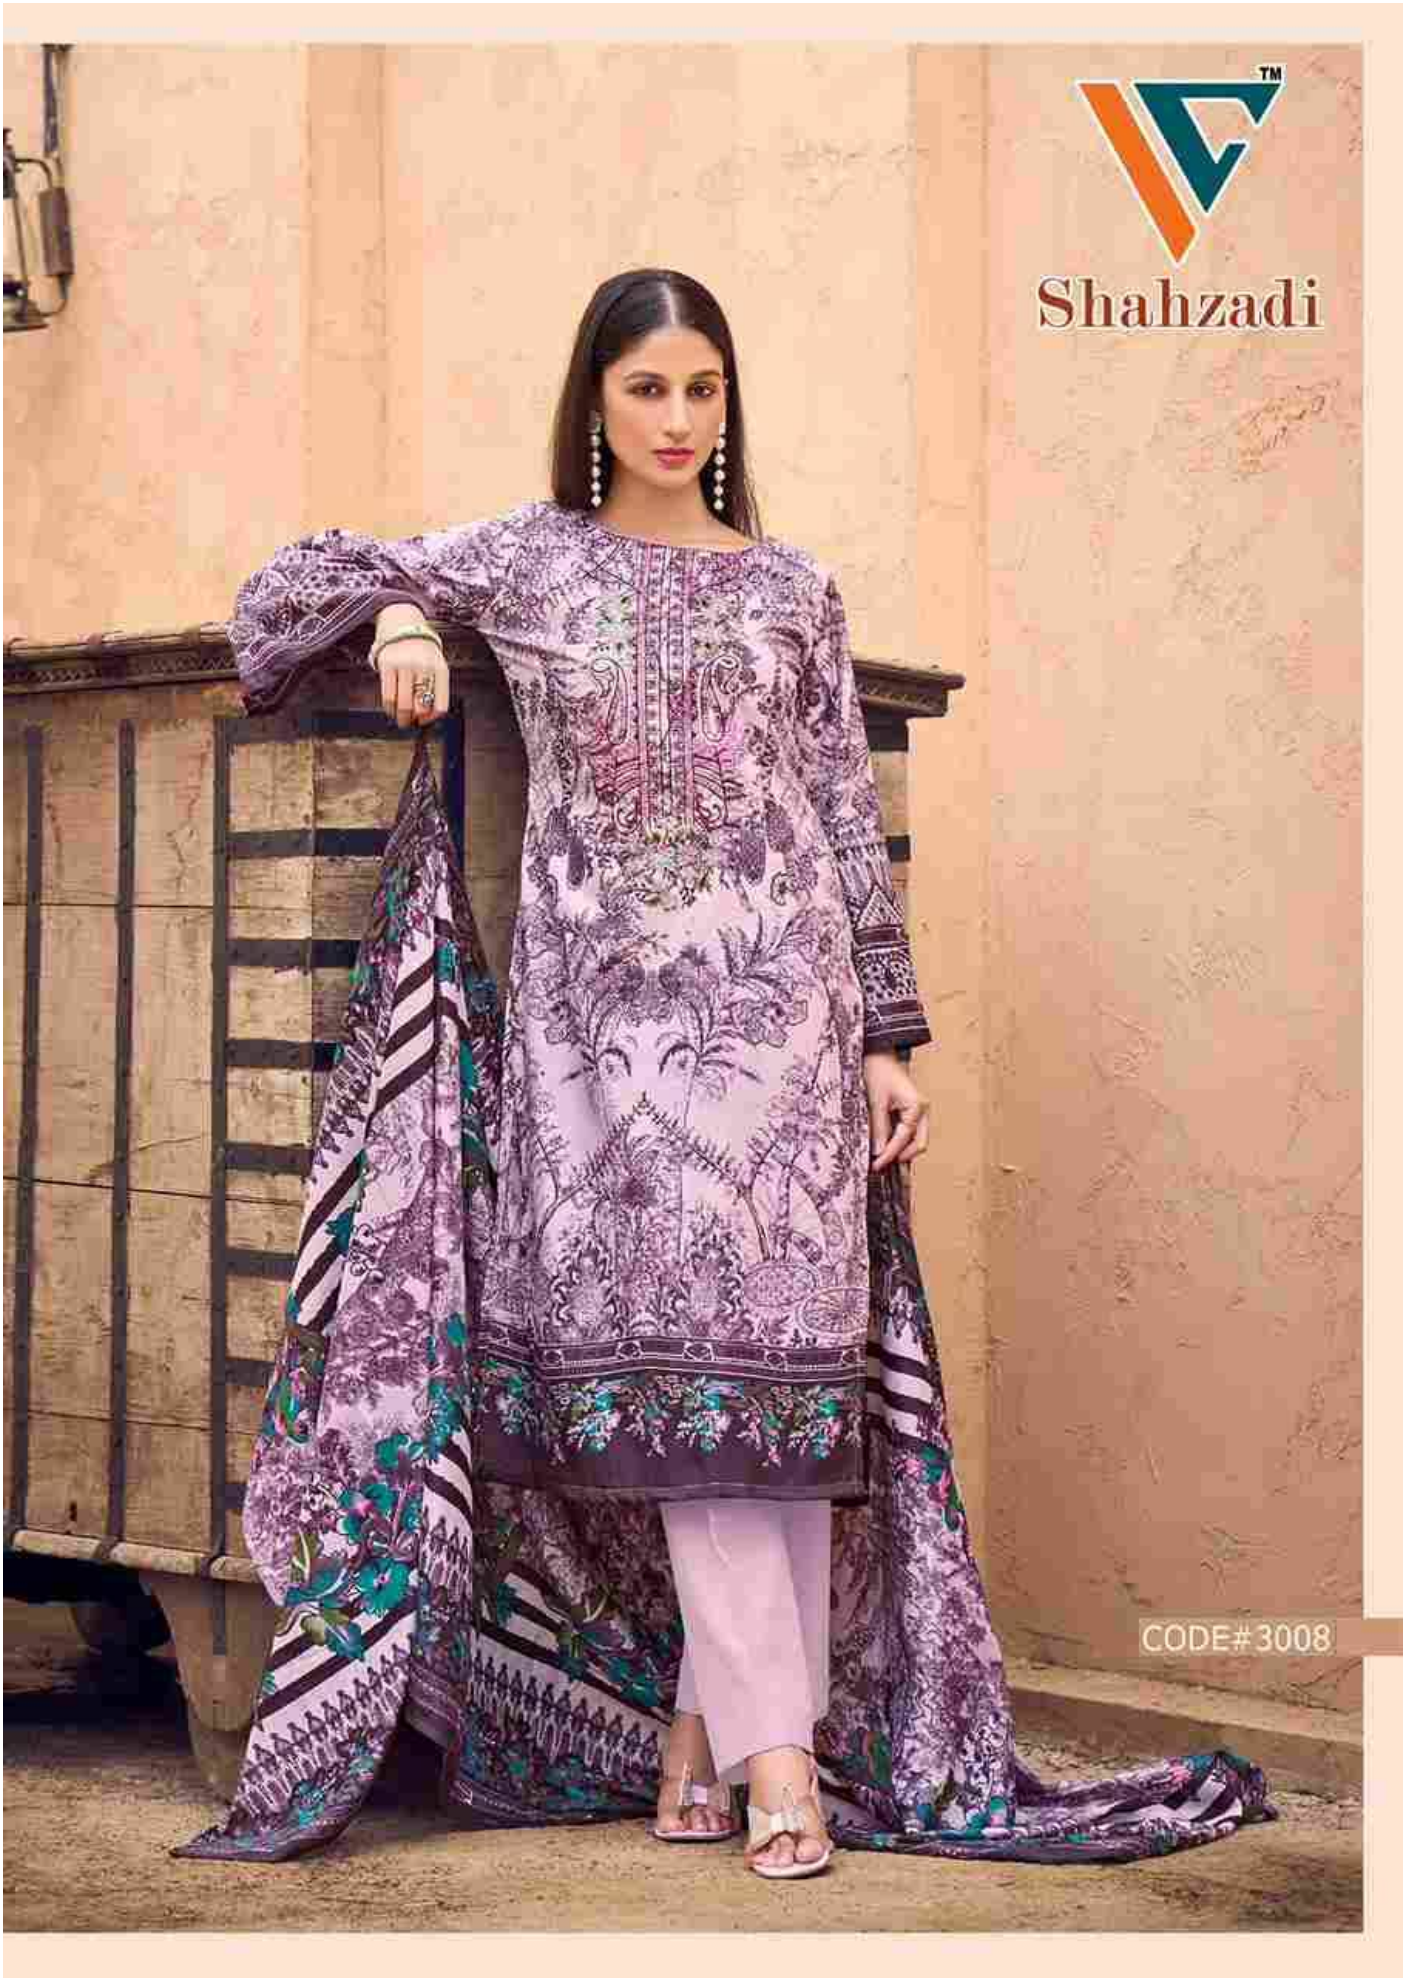

Shahzadi

CODE# 3008