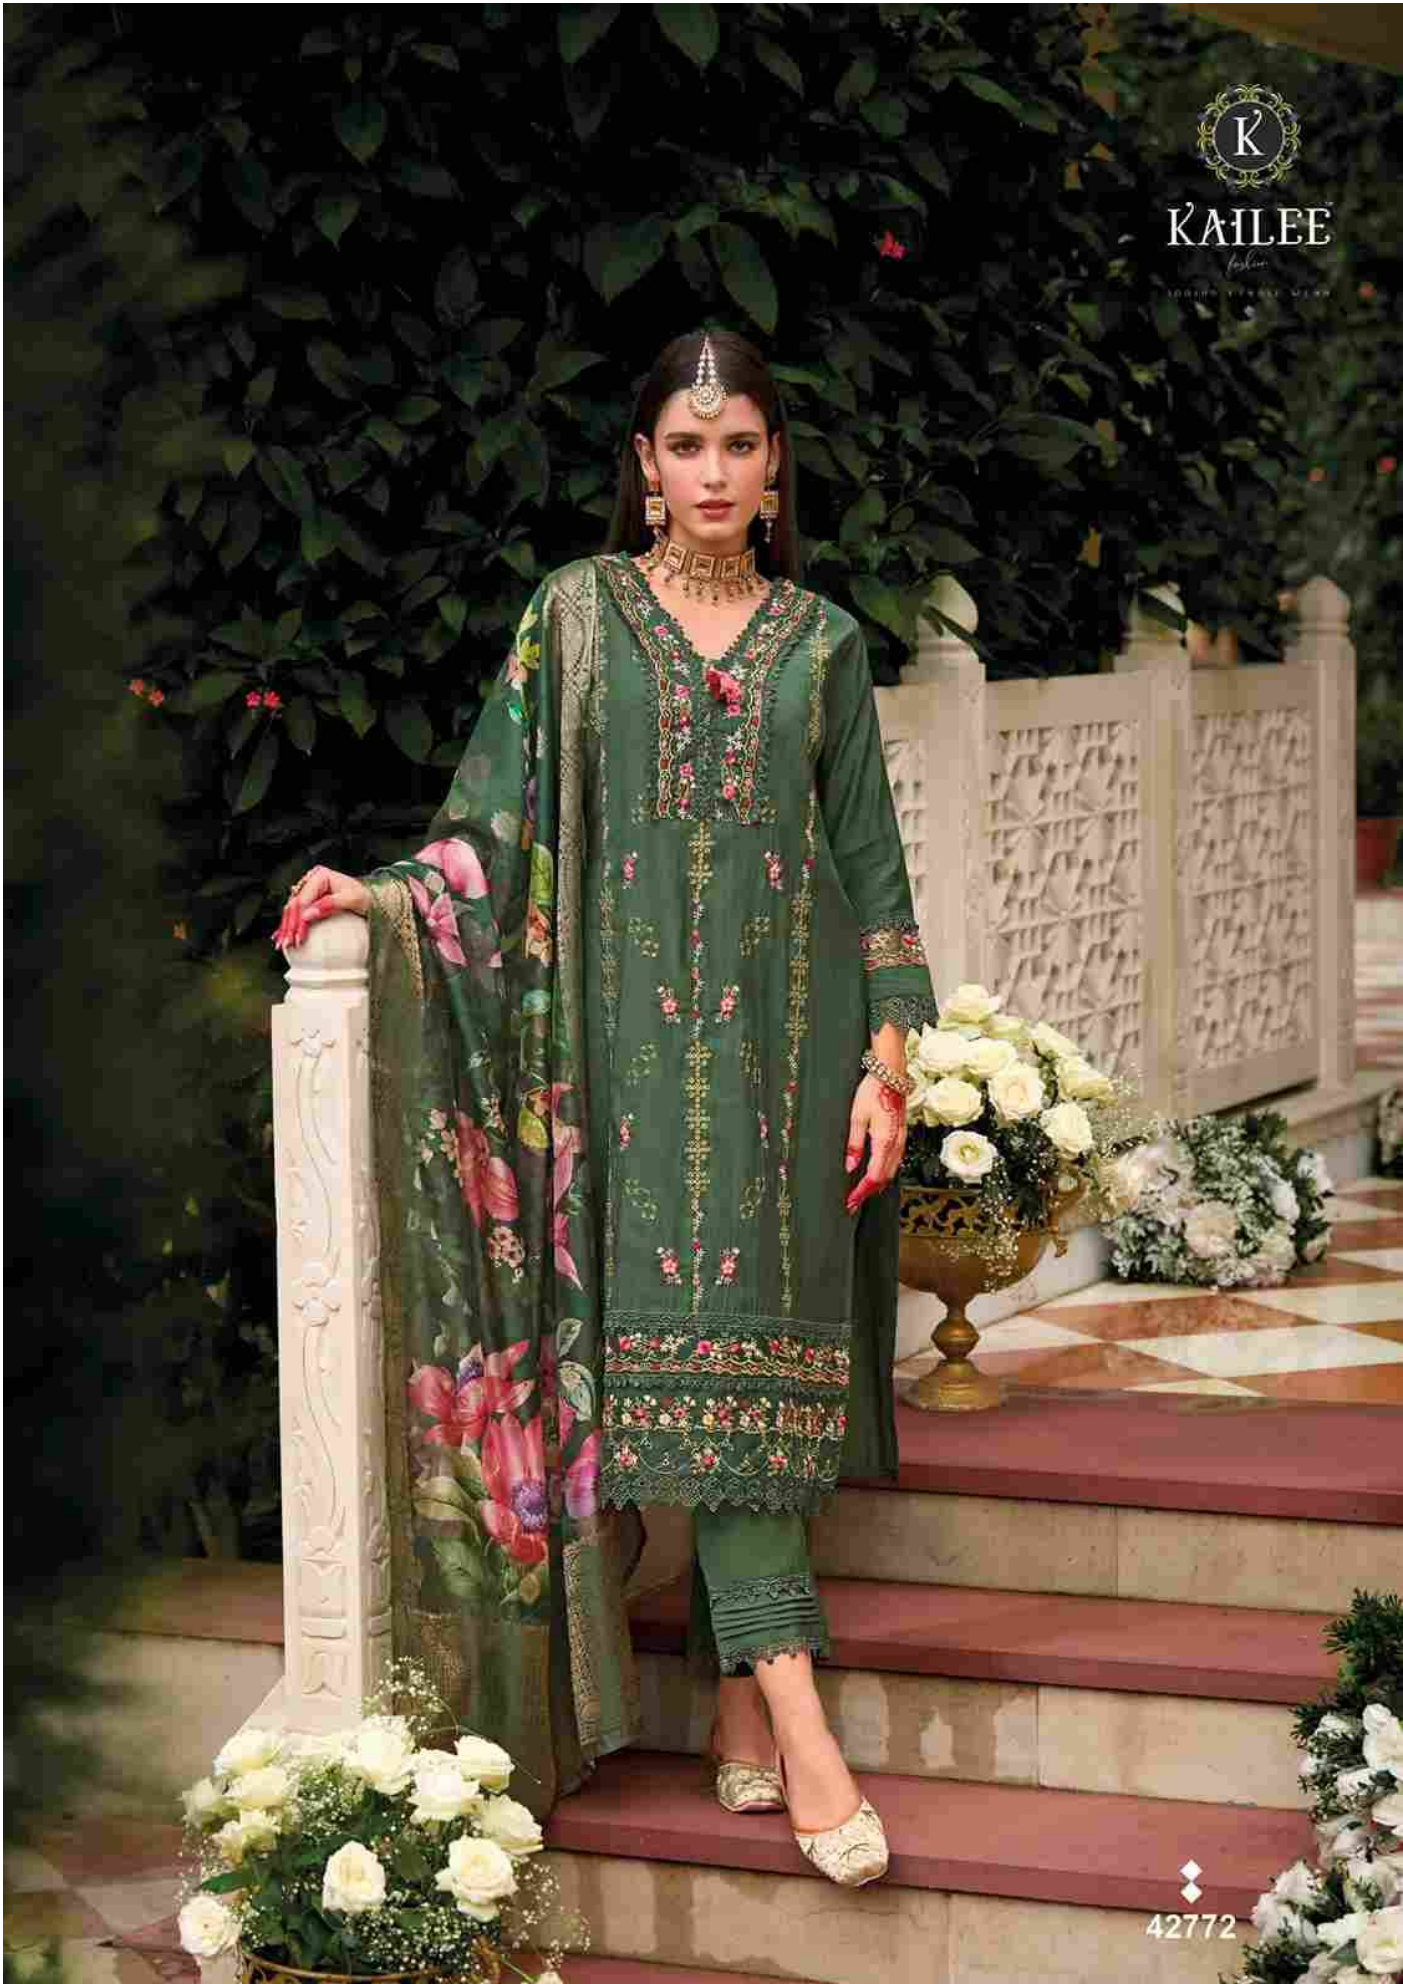

KAILEE

for her

ADDIHOI 13000 0000

Naqush

◆
42771

KAILEE

fashion

ESTABLISHED 1998

◆◆
42772

◆
42773

KAILEE

Fashion

INDIAN ELEGANT WEAR

◆
42774

LAND of
PERIOD

A great dress can make you remember what is beautiful about life