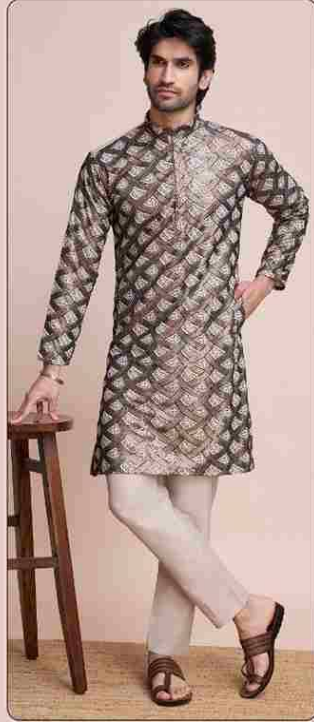

शुभवस्तु

MEN'S TRADITION

KURTA

61031

61032

61033

शुभवस्तु

61034

61031

61032

61033

61034

MEN'S TRADITION

KURTA

| Design NO. (SKU) | Kurta Color | Kurta Fabric | Type READY TO WEAR SIZE | | | | KURTA MEASUREMENT GARMENT CHEST | | | | KURTA MEASUREMENT TOP LENGTH | | | | Kurta Work | Weight |
|------------------|-------------|--------------|-------------------------|---|----|-----|---------------------------------|----|----|-----|------------------------------|----|----|-----|------------------------------------|--------|
| | | | M | L | XL | XXL | M | L | XL | XXL | M | L | XL | XXL | | |
| 61031 | Black | Silk | M | L | XL | XXL | 42 | 44 | 46 | 48 | 39 | 39 | 40 | 40 | Thread & Sequence Embroidered Work | 1 KG |
| 61032 | Beige | Silk | M | L | XL | XXL | 42 | 44 | 46 | 48 | 39 | 39 | 40 | 40 | Thread & Sequence Embroidered Work | 1 KG |
| 61033 | Navy | Silk | M | L | XL | XXL | 42 | 44 | 46 | 48 | 39 | 39 | 40 | 40 | Thread & Sequence Embroidered Work | 1 KG |
| 61034 | Maroon | Silk | M | L | XL | XXL | 42 | 44 | 46 | 48 | 39 | 39 | 40 | 40 | Thread & Sequence Embroidered Work | 1 KG |