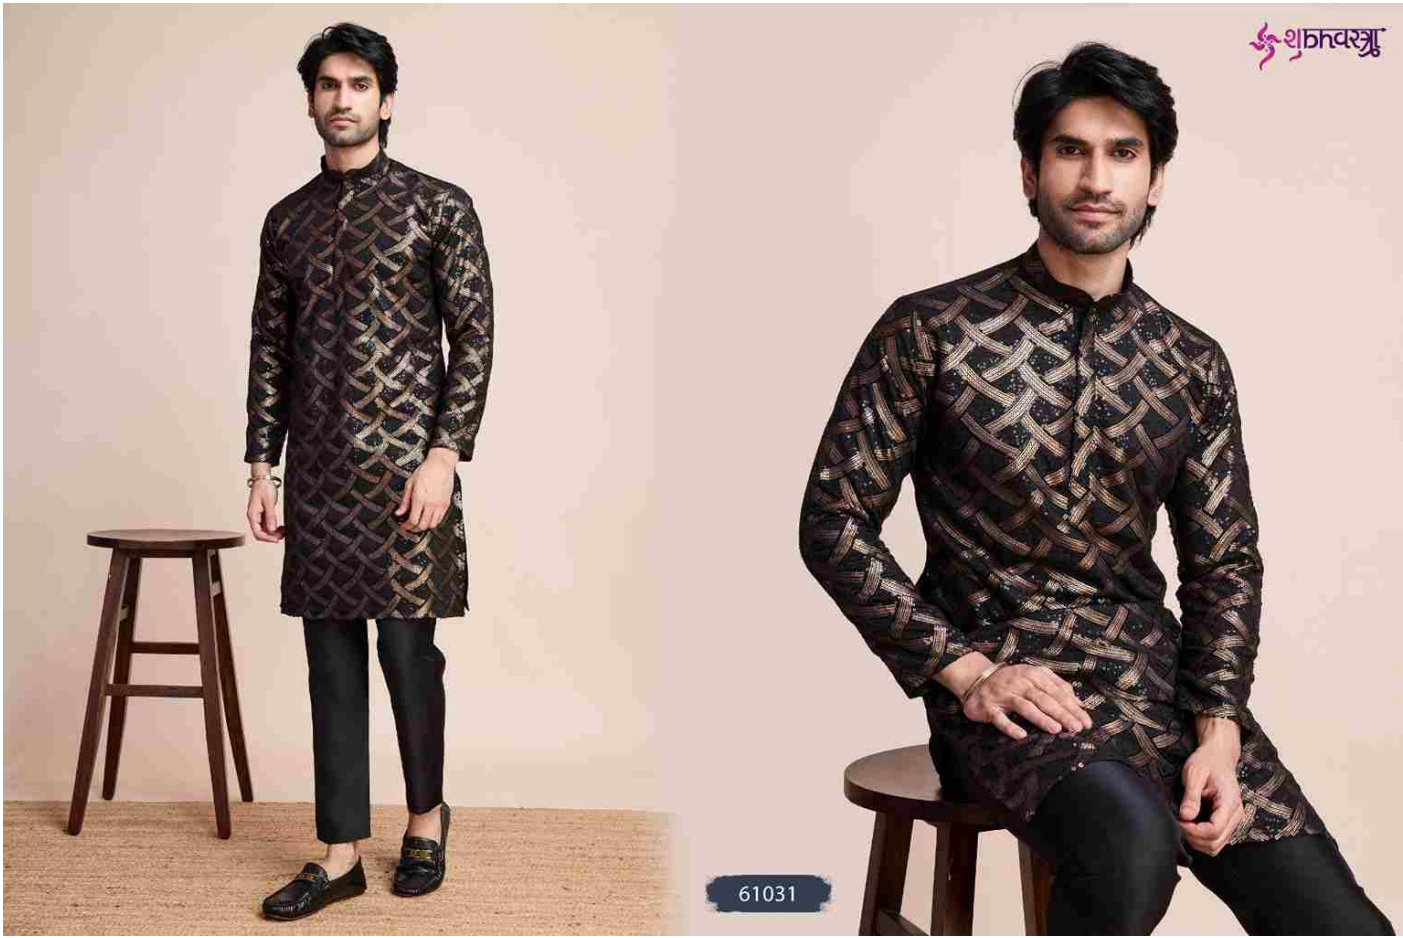

शुभवस्तु

MEN'S TRADITION

KURTA

61031

61032

61033

शुभवस्तु

61034

61031

61032

61033

61034

MEN'S TRADITION

KURTA

| Design NO. (SKU) | Kurta Color | Kurta Fabric | Type READY TO WEAR SIZE | | | | KURTA MEASUREMENT GARMENT CHEST | | | | KURTA MEASUREMENT TOP LENGTH | | | | Kurta Work | Weight |
|------------------|-------------|--------------|-------------------------|---|----|-----|---------------------------------|----|----|-----|------------------------------|----|----|-----|------------------------------------|--------|
| | | | M | L | XL | XXL | M | L | XL | XXL | M | L | XL | XXL | | |
| 61031 | Black | Silk | M | L | XL | XXL | 42 | 44 | 46 | 48 | 39 | 39 | 40 | 40 | Thread & Sequence Embroidered Work | 1 KG |
| 61032 | Beige | Silk | M | L | XL | XXL | 42 | 44 | 46 | 48 | 39 | 39 | 40 | 40 | Thread & Sequence Embroidered Work | 1 KG |
| 61033 | Navy | Silk | M | L | XL | XXL | 42 | 44 | 46 | 48 | 39 | 39 | 40 | 40 | Thread & Sequence Embroidered Work | 1 KG |
| 61034 | Maroon | Silk | M | L | XL | XXL | 42 | 44 | 46 | 48 | 39 | 39 | 40 | 40 | Thread & Sequence Embroidered Work | 1 KG |