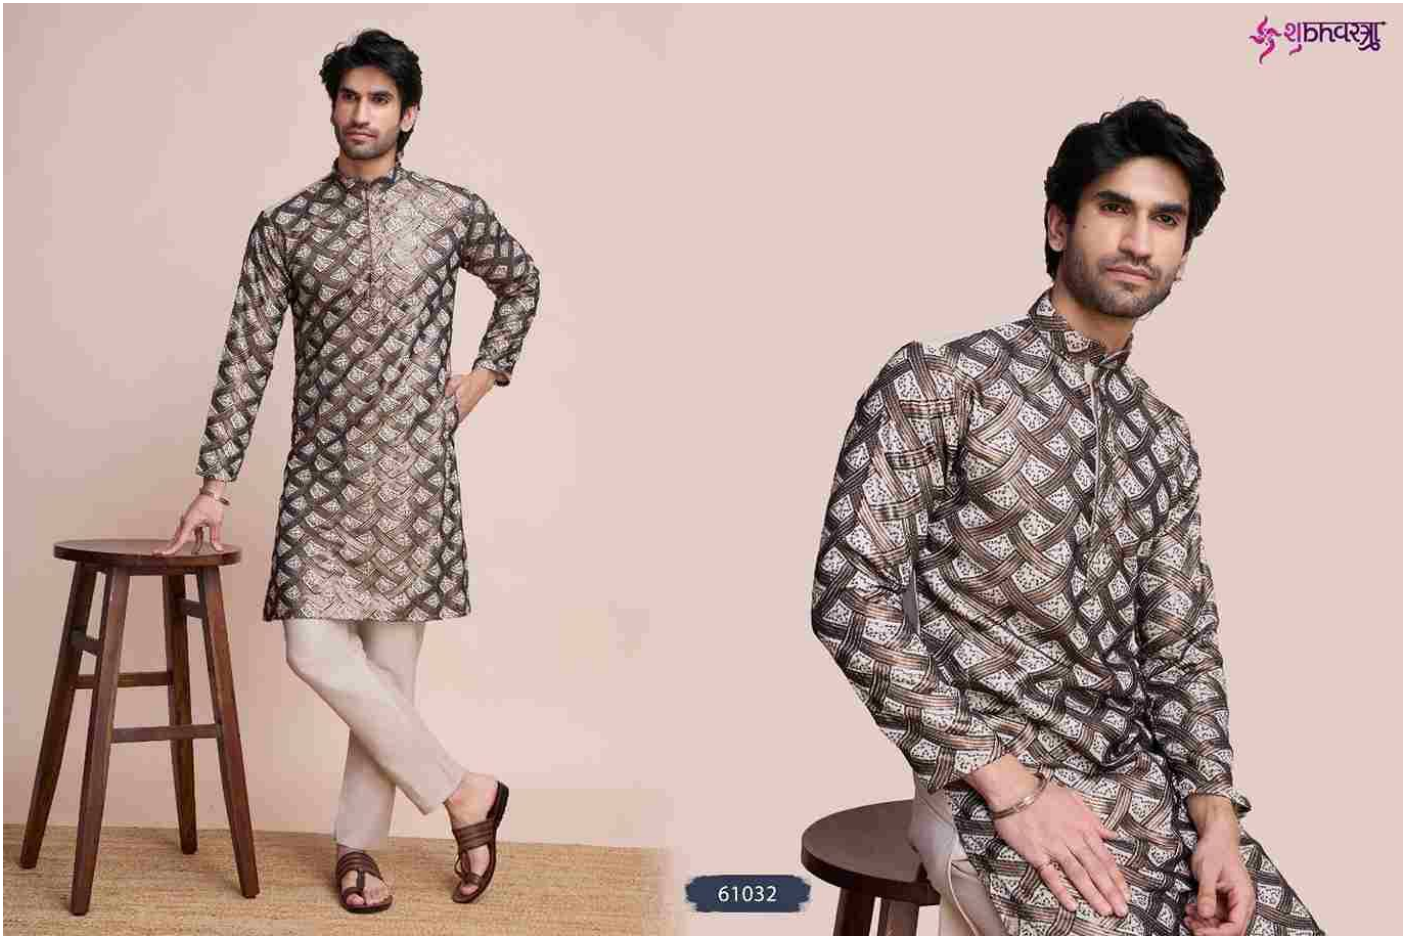

शुभवस्तु

MEN'S TRADITION

KURTA

61031

61032

61033

शुभवस्तु

61034

61031

61032

61033

61034

MEN'S TRADITION

KURTA

| Design NO. (SKU) | Kurta Color | Kurta Fabric | Type READY TO WEAR SIZE | | | | KURTA MEASUREMENT GARMENT CHEST | | | | KURTA MEASUREMENT TOP LENGTH | | | | Kurta Work | Weight |
|------------------|-------------|--------------|-------------------------|---|----|-----|---------------------------------|----|----|-----|------------------------------|----|----|-----|------------------------------------|--------|
| | | | M | L | XL | XXL | M | L | XL | XXL | M | L | XL | XXL | | |
| 61031 | Black | Silk | M | L | XL | XXL | 42 | 44 | 46 | 48 | 39 | 39 | 40 | 40 | Thread & Sequence Embroidered Work | 1 KG |
| 61032 | Beige | Silk | M | L | XL | XXL | 42 | 44 | 46 | 48 | 39 | 39 | 40 | 40 | Thread & Sequence Embroidered Work | 1 KG |
| 61033 | Navy | Silk | M | L | XL | XXL | 42 | 44 | 46 | 48 | 39 | 39 | 40 | 40 | Thread & Sequence Embroidered Work | 1 KG |
| 61034 | Maroon | Silk | M | L | XL | XXL | 42 | 44 | 46 | 48 | 39 | 39 | 40 | 40 | Thread & Sequence Embroidered Work | 1 KG |