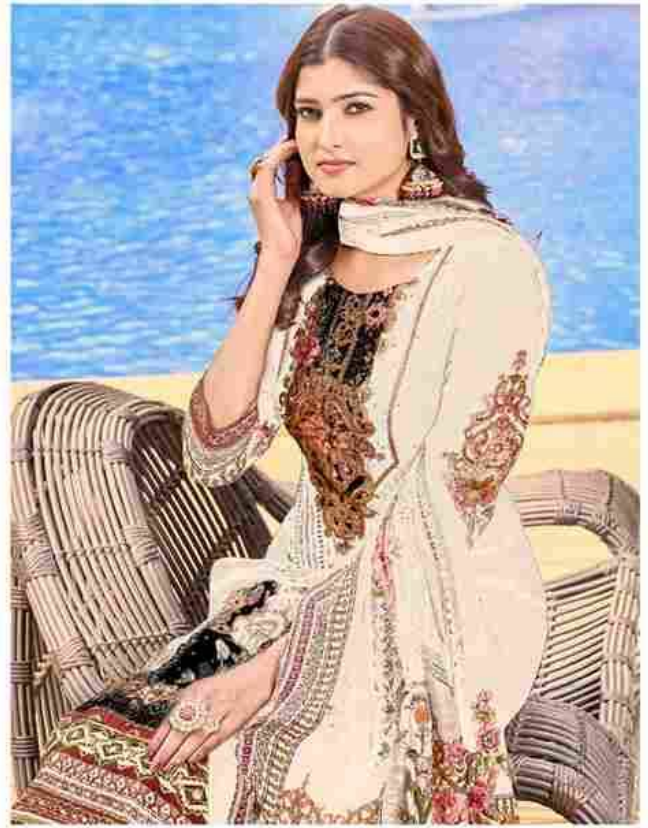

KT-142-A

TOP \* PURE VISCOUS MASLIN DIGITAL PRINT WITH AARI AND HAND WORK \*

DUPATTA \* PURE VISCOSE MASLIN DIGITAL PRINT \*

BOTTAM \* PURE VISCOSE RAYON \*

KT-142

TOP \* PURE VISCOUS MASLIN DIGITAL PRINT WITH AARI AND HAND WORK \*

DUPATTA \* PURE VISCOSE MASLIN DIGITAL PRINT \*

BOTTAM \* PURE VISCOSE RAYON \*

KT-142-A

TOP \* PURE VISCOUS MASLIN DIGITAL PRINT WITH AARI AND HAND WORK \*

DUPATTA \* PURE VISCOSE MASLIN DIGITAL PRINT \*