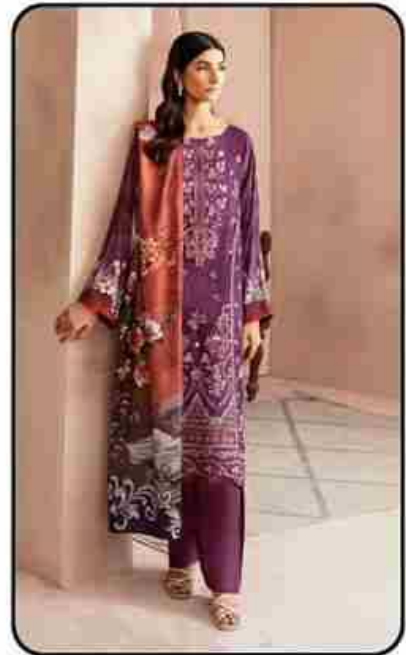

[M]
Style
4005

Madhav[®]
Fashion

AL-ZOHAIB
EXCLUSIVE LAWN COLLECTION

MF
Style
4006

4001

4002

4003

4004

4005

4006

<u>TOP</u>
Pure Lawn Cotton - (2.40 MTR APX.)
<u>DUPATTA</u>
Mal-Mal Cotton - (2.25 MTR APX.)
<u>BOTTOM</u>
Pure Lawn Cotton - (2.00 MTR APX.)

Madhav[®]
Fashion

AL-ZOHAIB
VOL-04
EXCLUSIVE LAWN COLLECTION