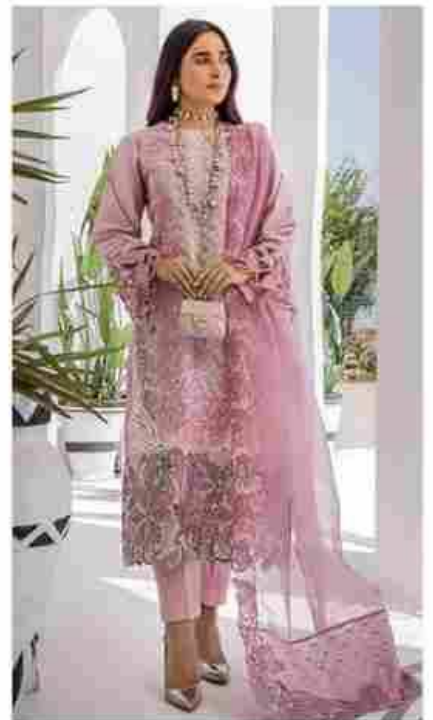

A woman with long dark hair is wearing a maroon lace dress with long sleeves and a floral pattern on the lower half. She is leaning against a stone wall. The background is a stone wall.

LSMTM
GALLERIA

Parian Dream

Heavy Luxury Lawn Collection Vol. 12

1201

1202

1203

1204

1205

1206