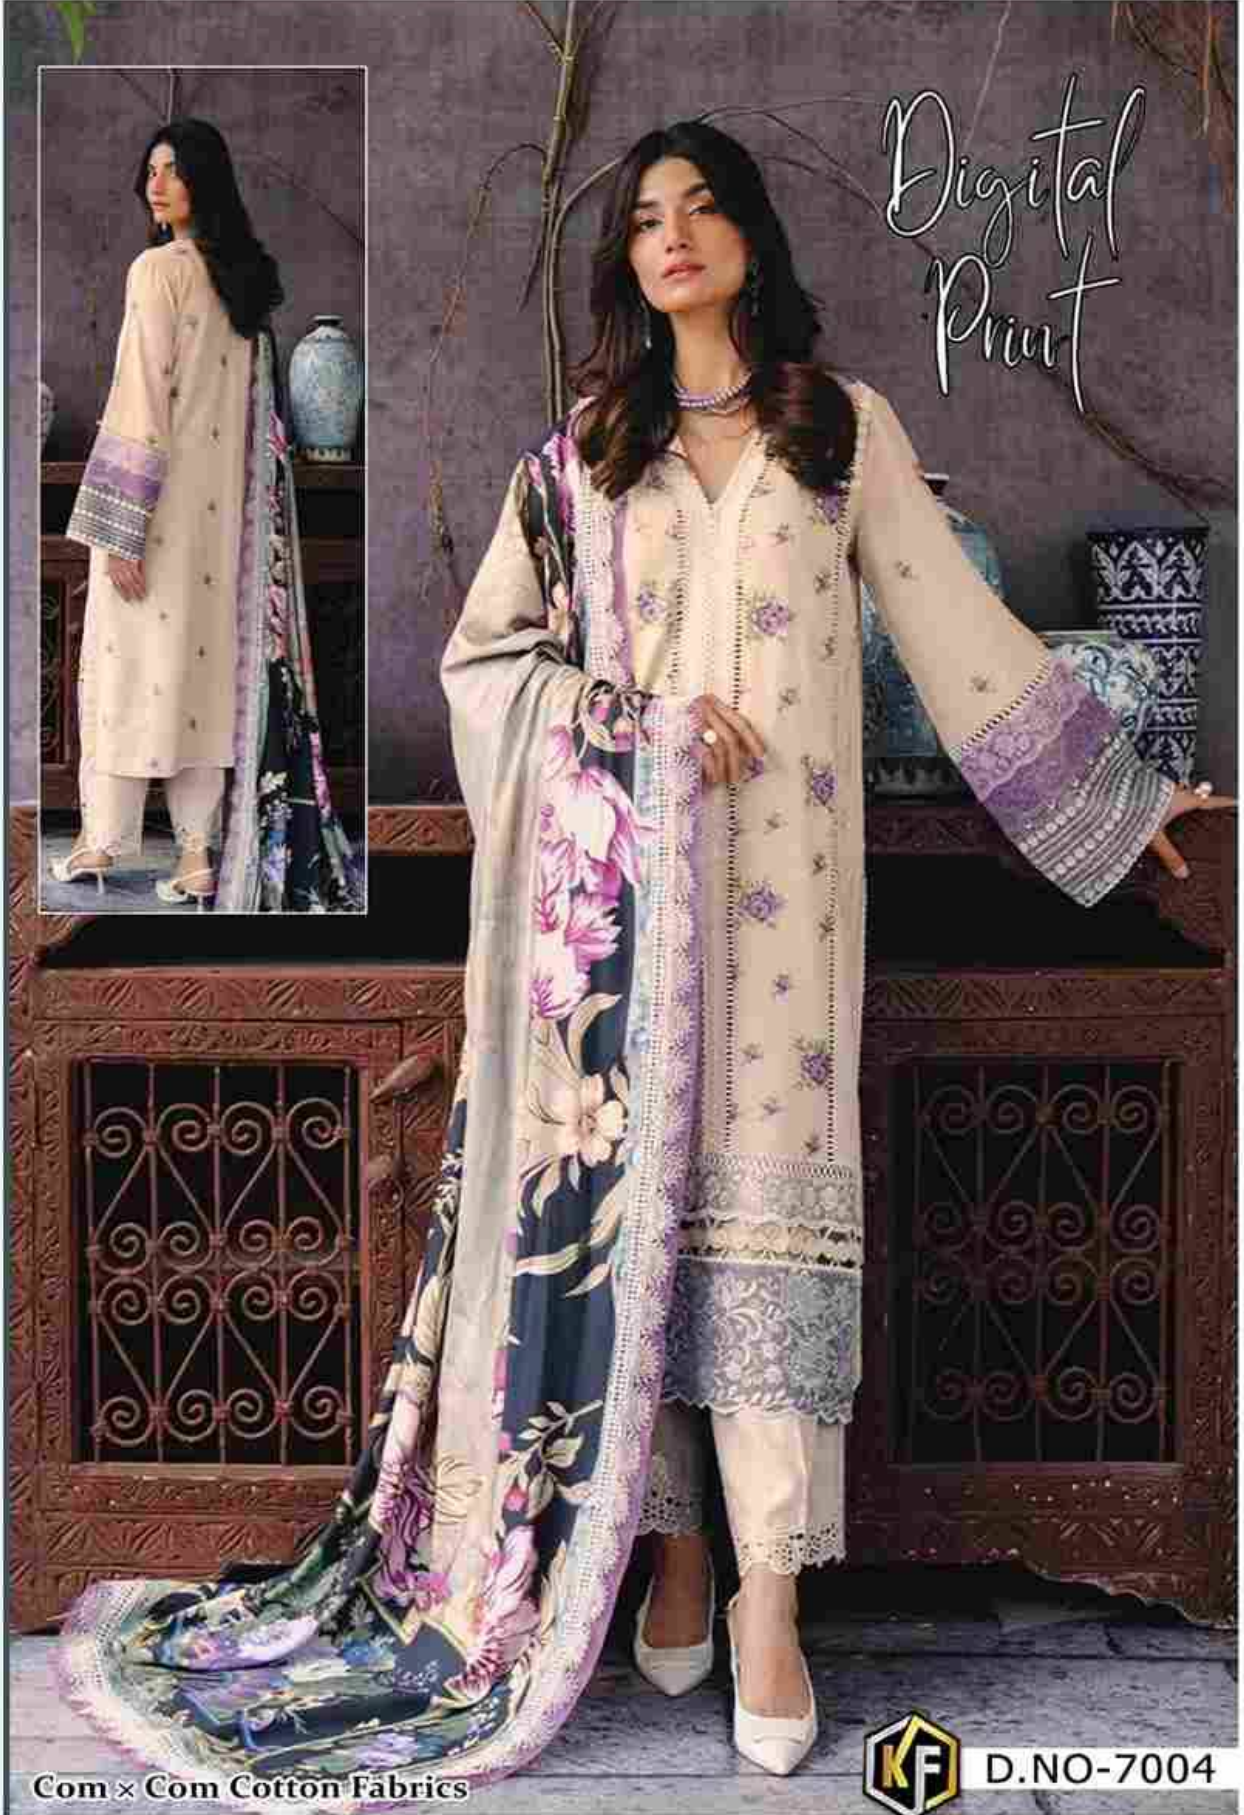

# SOHA NAZIR LUXURY 7

*Most Attractive Digital Cotton Print*

A PRODUCT BY-KEVAL FAB

D.NO-7001

D.NO-7002

Heavy Quality  
Fabric

D.NO-7003

Digital  
Print