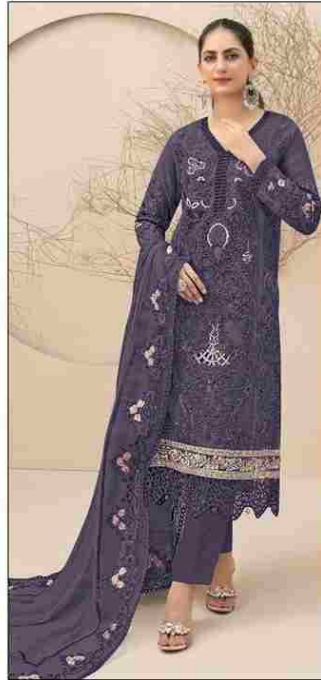

TOP - FOX GEORGETTE HEAVY EMBROIDERED WITH HANDWORK

BOTTOM - DULL SANTOON

DUPATTA - FOX GEORGETTE HEAVY EMBROIDERED

B - 98 K