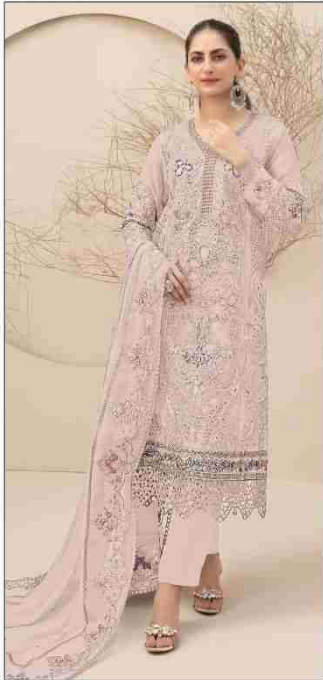

TOP - FOX GEORGETTE HEAVY EMBROIDERED WITH HANDWORK

BOTTOM - DULL SANTOON

DUPATTA - FOX GEORGETTE HEAVY EMBROIDERED

B-98 F

TOP - FOX GEORGETTE HEAVY EMBROIDERED WITH HANDWORK

BOTTOM - DULL SANTOON

DUPATTA - FOX GEORGETTE HEAVY EMBROIDERED

B-98 E

Bilqis
PAKISTANI CONCEPT

TOP - FOX GEORGETTE HEAVY EMBROIDERED WITH HANDWORK

BOTTOM - DULL SANTOON

DUPATTA - FOX GEORGETTE HEAVY EMBROIDERED

B-98 F

Bilqis
PAKISTANI CLOTHING

TOP - FOX GEORGETTE HEAVY EMBROIDERED WITH HANDWORK

BOTTOM - DULL SANTOON

DUPATTA - FOX GEORGETTE HEAVY EMBROIDERED

B-98 G

Bilqis
PAKISTANI CONCEPTS

TOP - FOX GEORGETTE HEAVY EMBROIDERED WITH HANDWORK

BOTTOM - DULL SANTOON

DUPATTA - FOX GEORGETTE HEAVY EMBROIDERED

B-98 H

Bilqis
PAKISTANI CONCEPT

TOP - FOX GEORGETTE HEAVY EMBROIDERED WITH HANDWORK

BOTTOM - DULL SANTOON

DUPATTA - FOX GEORGETTE HEAVY EMBROIDERED

B - 98 E

B - 98 F

B - 98 G