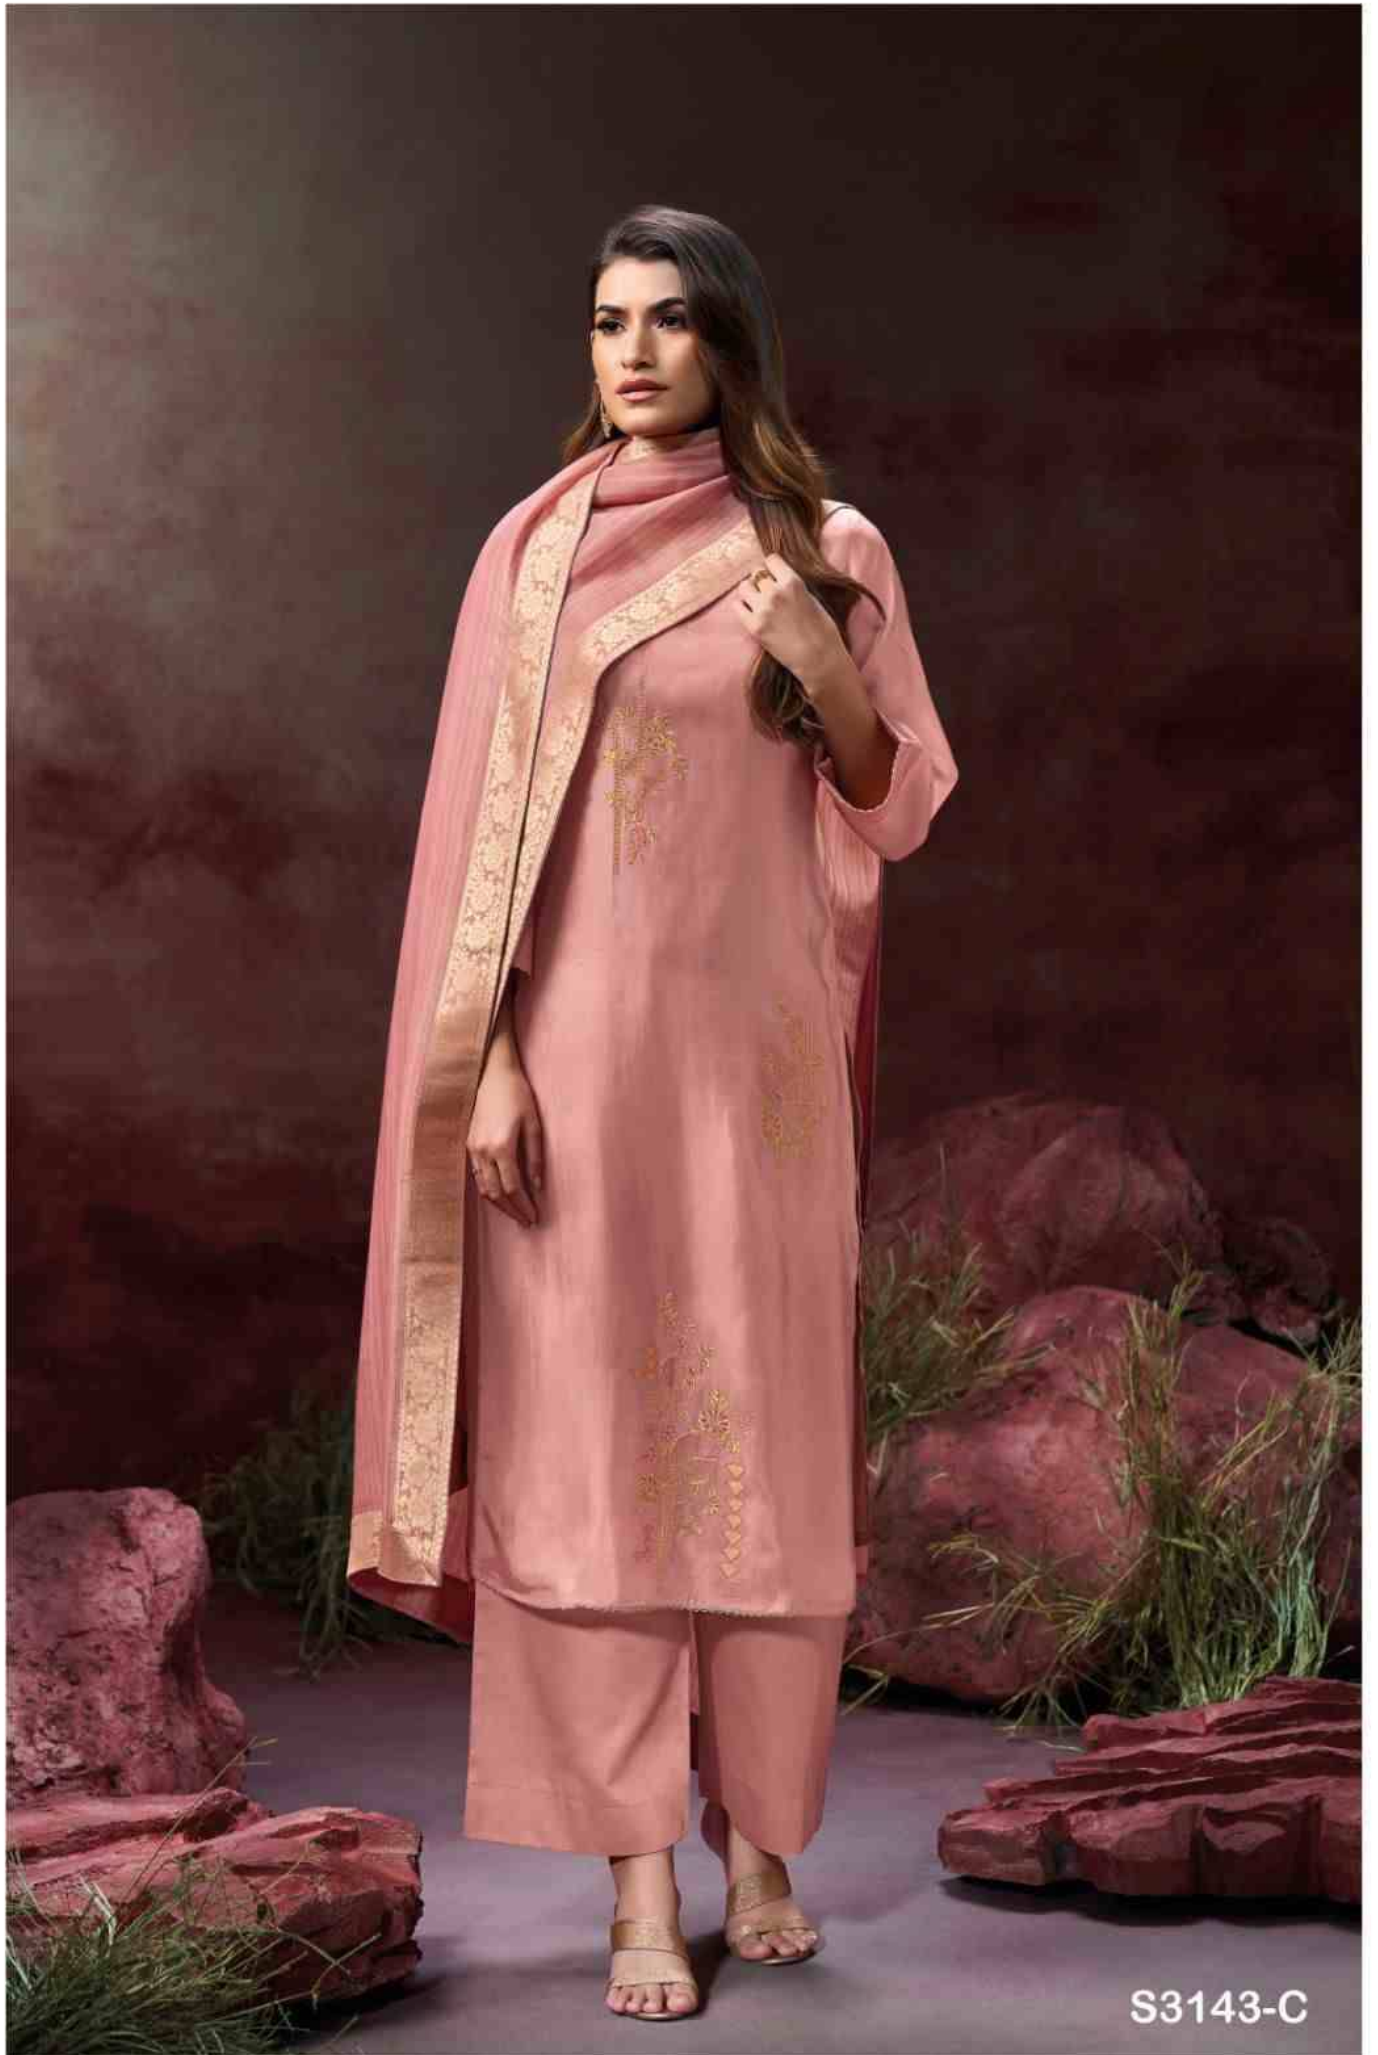

Ganga®
Sargi
S3143

S3143-A

S3143-B

S3143-C

S3143-A

S3143-B

S3143-C

Ganga[®]
Sargi
S3143- A/B/C

S3143-B

PRODUCT NAME	SARGI
D.NO.	S3143
DESCRIPTION	<p>TOP PREMIUM PURE BEMBERG HABUTAI SILK SOLID COLOR WITH EMBROIDERY, JARI LACE FOR DAMAN & SLEEVES.</p> <p>BOTTOM PREMIUM SILK SATIN SOLID COLOR.</p> <p>DUPATTA PREMIUM VISCOSE SILK JACQUARD PRINTED WITH BANARSI SILK JACQUARD BORDER.</p>
HSN CODE	540834
WHOLESALE PRICE	1995/- EACH+GST(EXTRA)