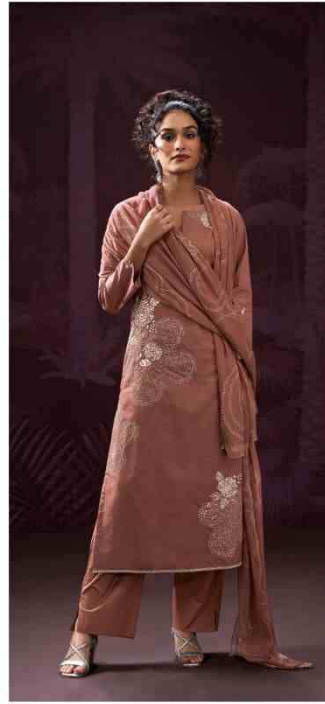

Ganga[®]
Charmy
S3124

S3124-A

S3124-B

S3124-C

S3124-D

S3124-A

S3124-B

S3124-C

S3124-D

Ganga[®]
Charmy
S3124- A/B/C/D

PRODUCT NAME	CHARMY
D.NO.	S3124
DESCRIPTION	<p>TOP PREMIUM COTTON PRINTED WITH HAND EMBROIDERY, HAND WORK AND EMBROIDERY LACE.</p> <p>BOTTOM PREMIUM COTTON SOLID COLOR.</p> <p>DUPATTA PREMIUM PURE CHIFFON PRINTED.</p>
HSN CODE	520851
WHOLESALE PRICE	1615/- EACH+GST(EXTRA)