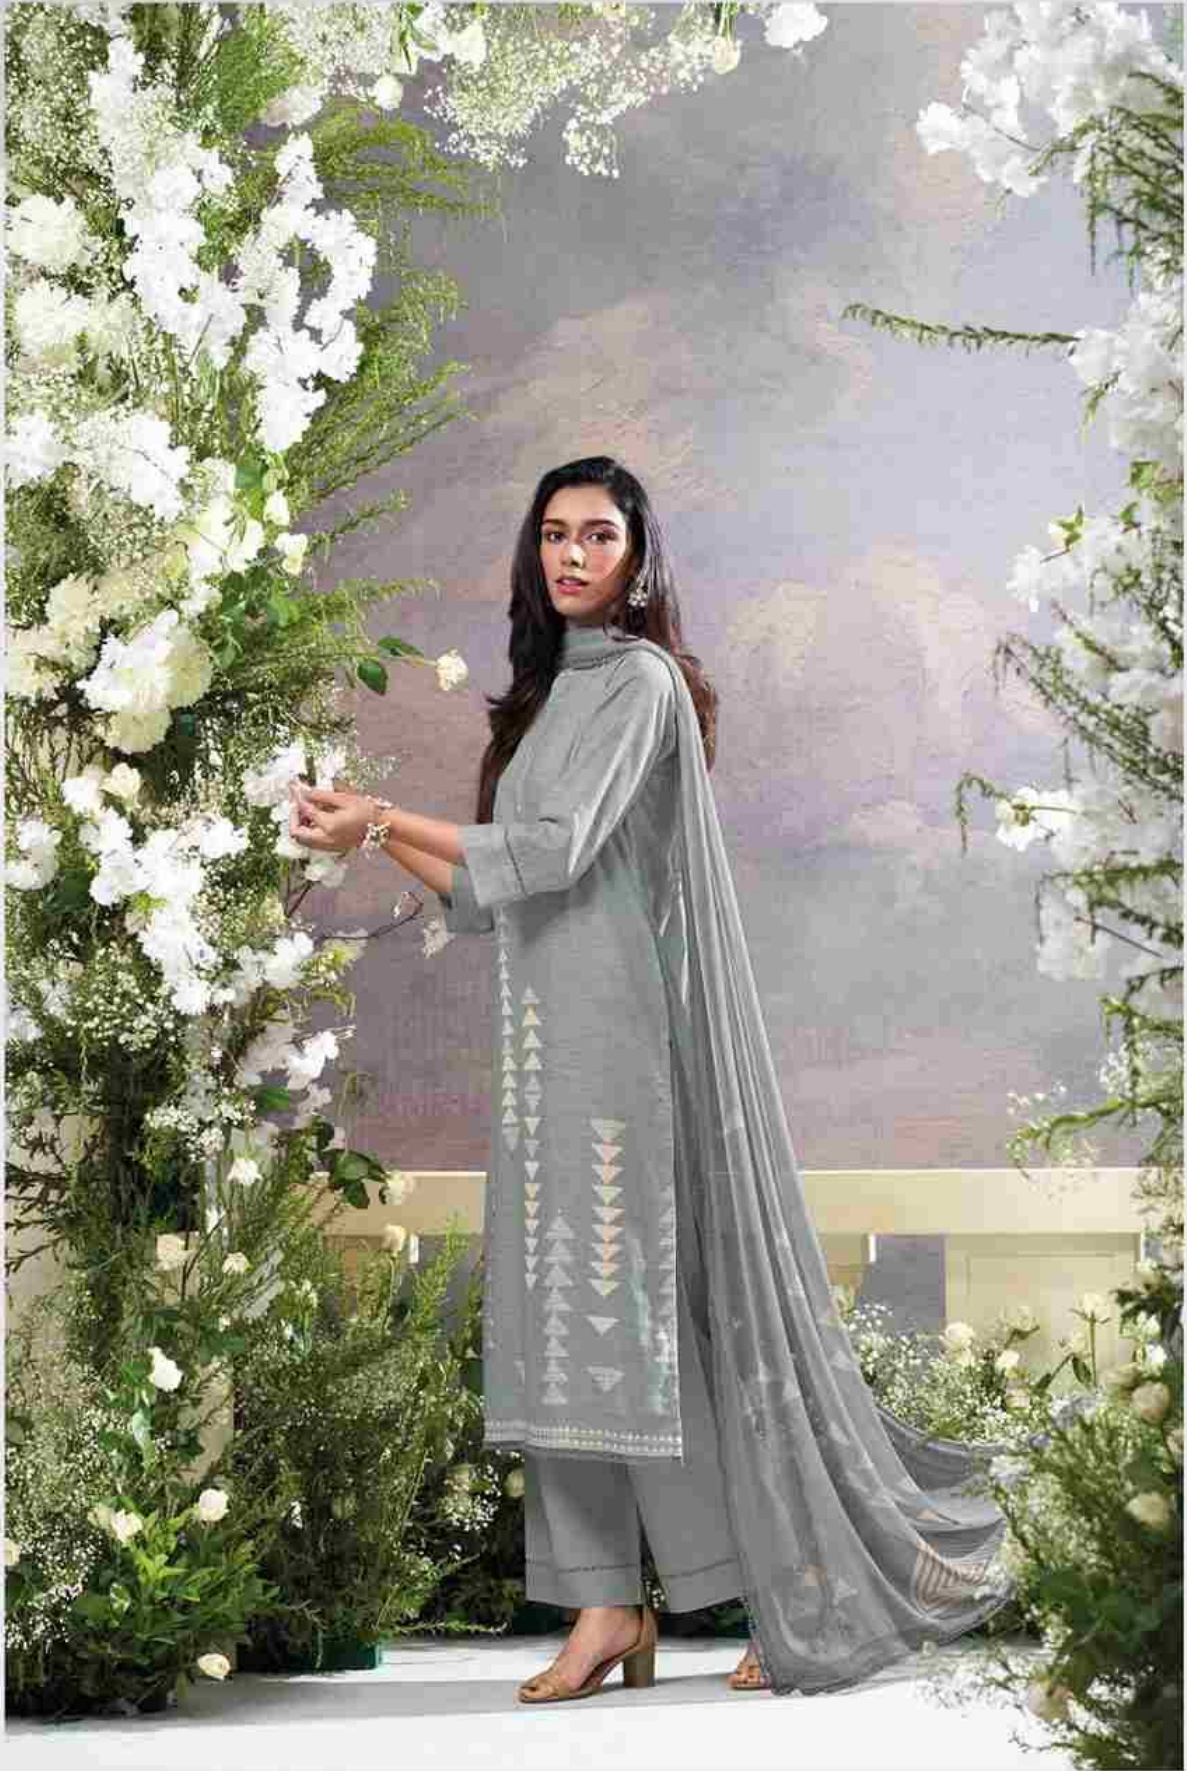

Ganga®

NAFRÉ

C2045

C2046

C2047

C2048

C2049

C2050

Ganga®

NAFRÉ

PRODUCT NAME	NAFRE
D.NO.	C2045 TO C2050
DESCRIPTION	<p>TOP PREMIUM COTTON LINEN PRINTED WITH HAND EMBROIDERY, HAND WORK AND GPO EMBROIDERY BORDER.</p> <p>BOTTOM PREMIUM COTTON SOLID COLOR.</p> <p>DUPATTA PREMIUM PURE CHIFFON PRINTED. WITH GPO EMBROIDERY BORDER.</p>
HSN CODE	520851
WHOLESALE PRICE	1675/- EACH+GST(EXTRA)