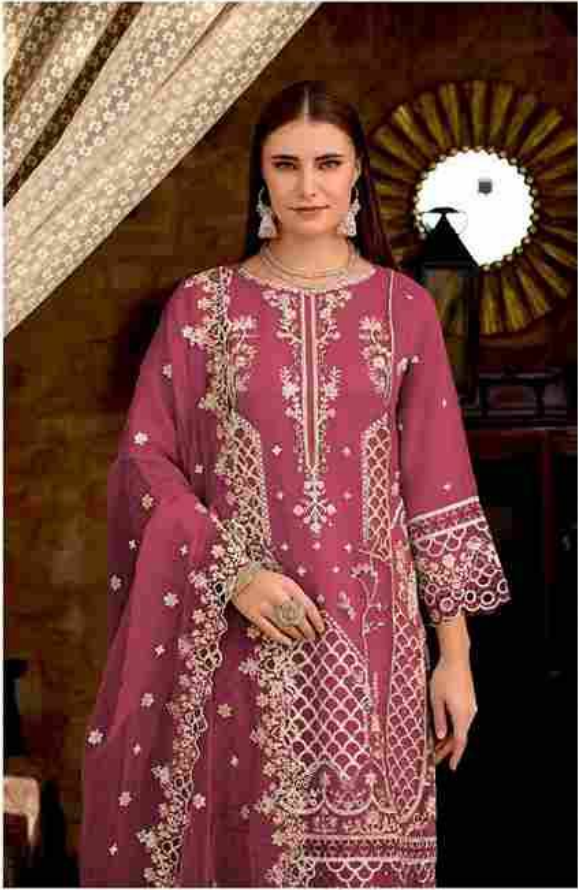

K- 5195 F

CARE INSTRUCTIONS

- DO NOT USE ANY TYPE OF BLEACH OR STAIN REMOVING CHEMICALS
- DO NOT OVER EXPOSE DAMP FABRIC TO STRONG SUNLIGHT
- IRON AT MODERATE TEMPERATURE

K- 5195 E

CARE INSTRUCTIONS

- DO NOT USE ANY TYPE OF BLEACH OR STAIN REMOVING CHEMICALS
- DO NOT OVER EXPOSE DAMP FABRIC TO STRONG SUNLIGHT
- IRON AT MODERATE TEMPERATURE