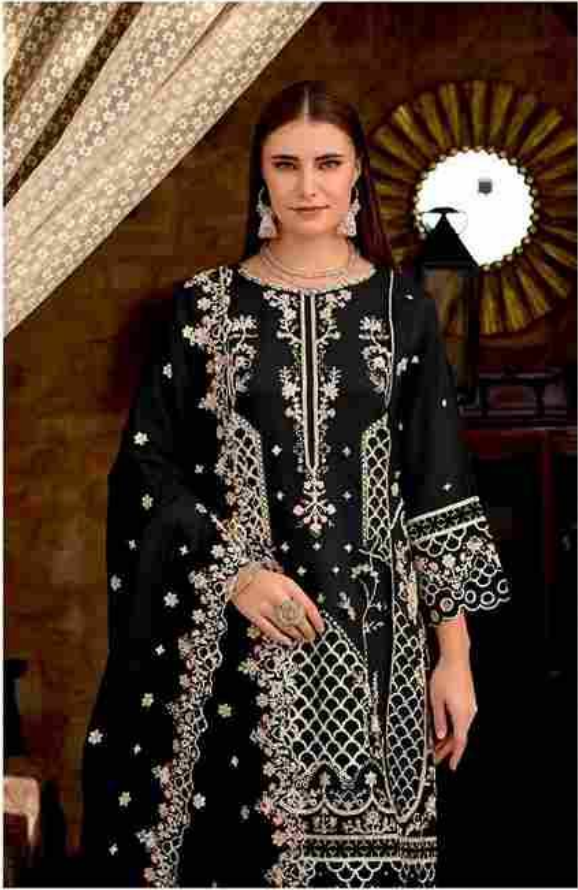

K- 5195 G

CARE INSTRUCTIONS

- DO NOT USE ANY TYPE OF BLEACH OR STAIN REMOVING CHEMICALS
- DO NOT OVER EXPOSE DAMP FABRIC TO STRONG SUNLIGHT
- IRON AT MODERATE TEMPERATURE