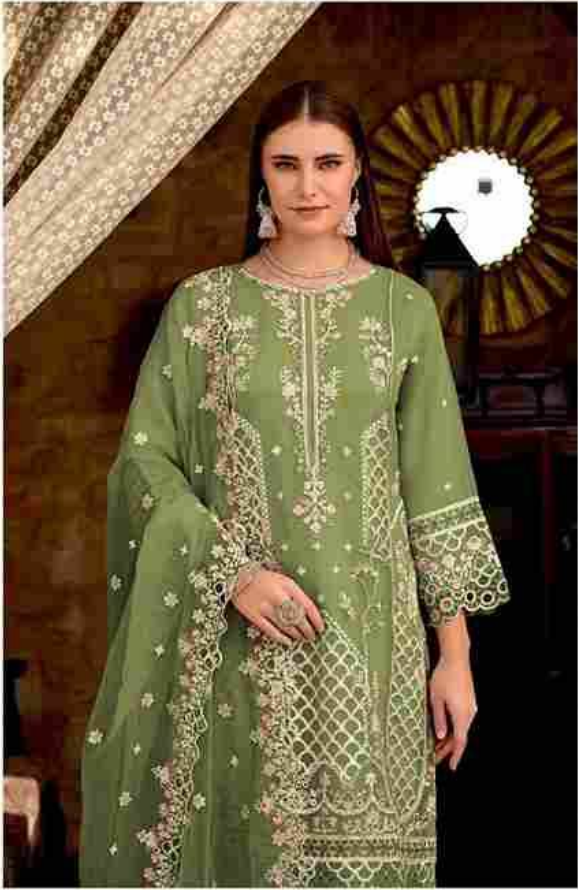

K- 5195 F

CARE INSTRUCTIONS

- DO NOT USE ANY TYPE OF BLEACH OR STAIN REMOVING CHEMICALS
- DO NOT OVER EXPOSE DAMP FABRIC TO STRONG SUNLIGHT
- IRON AT MODERATE TEMPERATURE

K- 5195 E

CARE INSTRUCTIONS

- DO NOT USE ANY TYPE OF BLEACH OR STAIN REMOVING CHEMICALS
- DO NOT OVER EXPOSE DAMP FABRIC TO STRONG SUNLIGHT
- IRON AT MODERATE TEMPERATURE