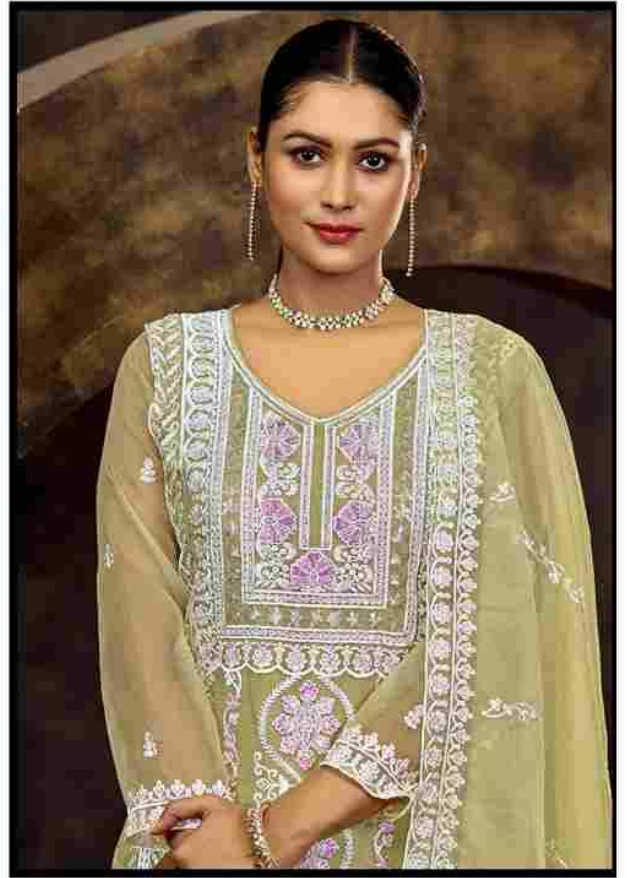

TOP - ORGANZA HEAVY EMBROIDERED WITH JARKAN WORK

BOTTOM - INNER - DULL SHANTOON

DUPATTA - ORGANZA HEAVY EMBROIDERED

B-129 B

TOP - ORGANZA HEAVY EMBROIDERED WITH JARKAN WORK

BOTTOM - INNER - DULL SHANTOON

DUPATTA - ORGANZA HEAVY EMBROIDERED

B-129 A

TOP - ORGANZA HEAVY EMBROIDERED WITH JARKAN WORK

BOTTOM - INNER - DULL SHANTOON

DUPATTA - ORGANZA HEAVY EMBROIDERED

B-129 B

TOP - ORGANZA HEAVY EMBROIDERED WITH JARKAN WORK

BOTTOM - INNER - DULL SHANTOON