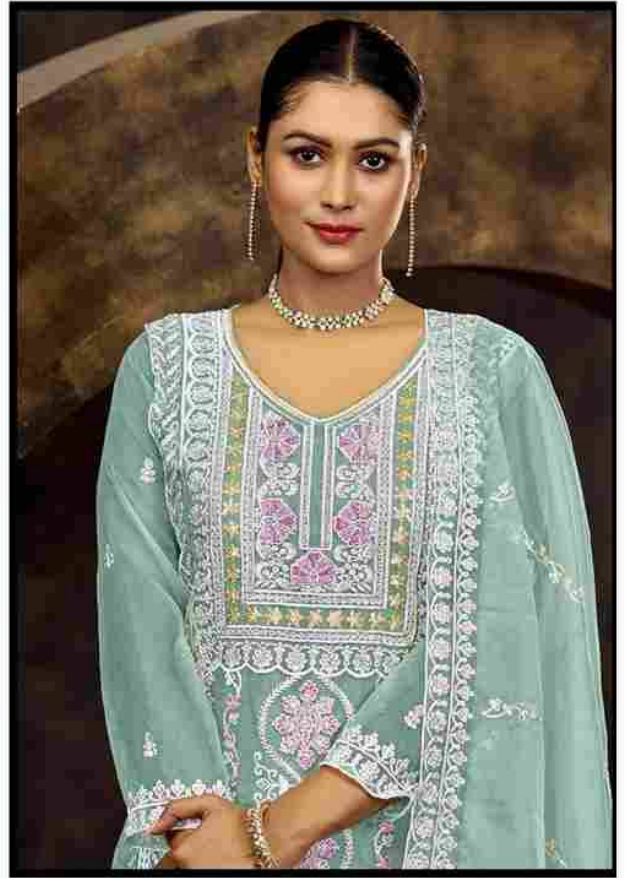

TOP - ORGANZA HEAVY EMBROIDERED WITH JARKAN WORK

BOTTOM - INNER - DULL SHANTOON

DUPATTA - ORGANZA HEAVY EMBROIDERED

B-129 B

TOP - ORGANZA HEAVY EMBROIDERED WITH JARKAN WORK

BOTTOM - INNER - DULL SHANTOON

DUPATTA - ORGANZA HEAVY EMBROIDERED

B-129 A

TOP - ORGANZA HEAVY EMBROIDERED WITH JARKAN WORK

BOTTOM - INNER - DULL SHANTOON

DUPATTA - ORGANZA HEAVY EMBROIDERED

B-129 B

TOP - ORGANZA HEAVY EMBROIDERED WITH JARKAN WORK

BOTTOM - INNER - DULL SHANTOON