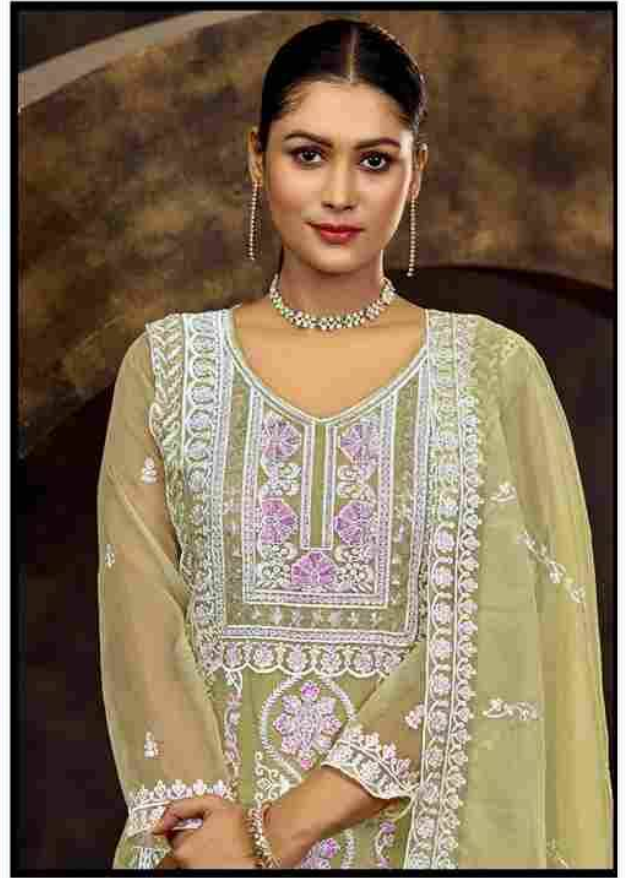

TOP - ORGANZA HEAVY EMBROIDERED WITH JARKAN WORK

BOTTOM - INNER - DULL SHANTOON

DUPATTA - ORGANZA HEAVY EMBROIDERED

B-129 B

TOP - ORGANZA HEAVY EMBROIDERED WITH JARKAN WORK

BOTTOM - INNER - DULL SHANTOON

DUPATTA - ORGANZA HEAVY EMBROIDERED

B-129 A

TOP - ORGANZA HEAVY EMBROIDERED WITH JARKAN WORK

BOTTOM - INNER - DULL SHANTOON

DUPATTA - ORGANZA HEAVY EMBROIDERED

B-129 B

TOP - ORGANZA HEAVY EMBROIDERED WITH JARKAN WORK

BOTTOM - INNER - DULL SHANTOON