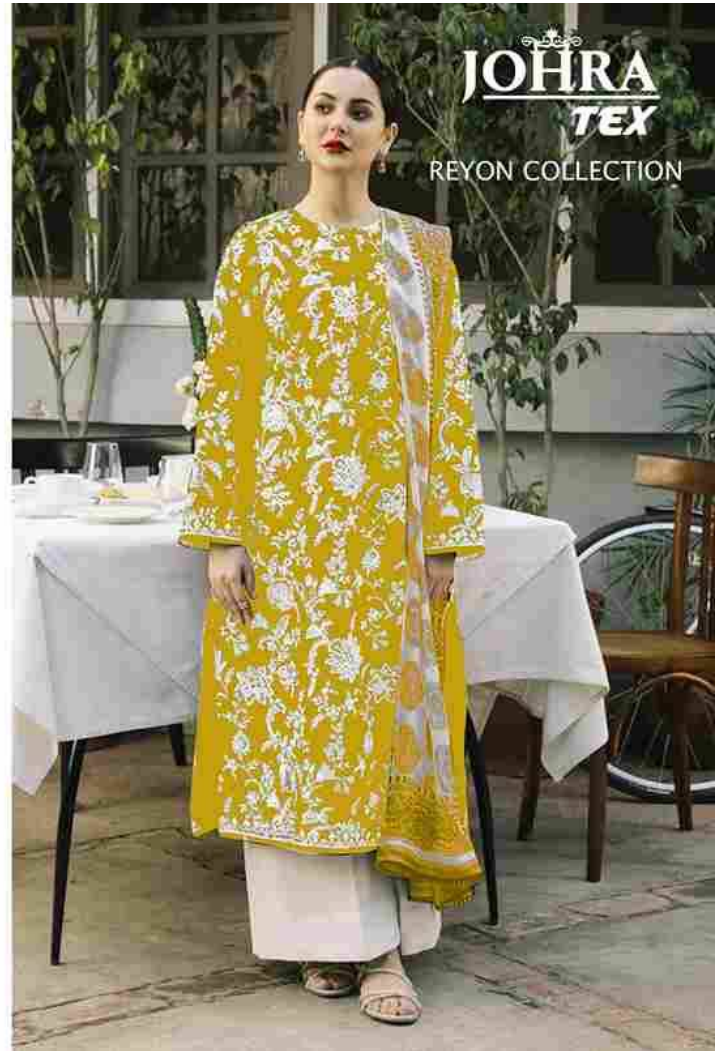

**JT D.NO.157 E**

TOP:- REYON COTTON HEAVY FRONT AND BACK BOTH  
SIDE EMBROIDERED  
DUPATTA :-HEAVY GEORGETTE WITH DIGITAL PRINT  
BOTTOM:-REYON COTTON

**JT D.NO.157 E**

TOP:- REYON COTTON HEAVY FRONT AND BACK BOTH  
SIDE EMBROIDERED  
DUPATTA :-HEAVY GEORGETTE WITH DIGITAL PRINT  
BOTTOM:-REYON COTTON

**JT D.NO.157 E**

TOP:- REYON COTTON HEAVY FRONT AND BACK BOTH  
SIDE EMBROIDERED  
DUPATTA :-HEAVY GEORGETTE WITH DIGITAL PRINT  
BOTTOM:-REYON COTTON

**JT D.NO.157 G**

TOP:- REYON COTTON HEAVY FRONT AND BACK BOTH  
SIDE EMBROIDERED

DUPATTA :-HEAVY GEORGETTE WITH DIGITAL PRINT

BOTTOM:-REYON COTTON

**JT D.NO.157 H**

TOP:- REYON COTTON HEAVY FRONT AND BACK BOTH SIDE EMBROIDERED

DUPATTA :-HEAVY GEORGETTE WITH DIGITAL PRINT

BOTTOM:-REYON COTTON