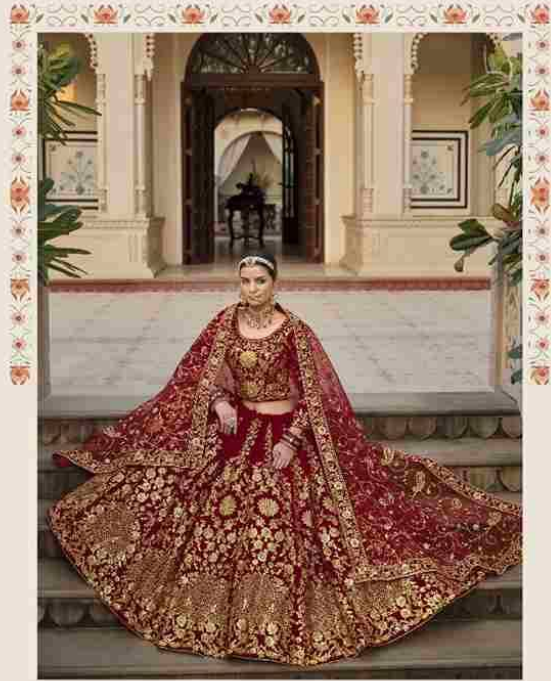

SENHORA

3076