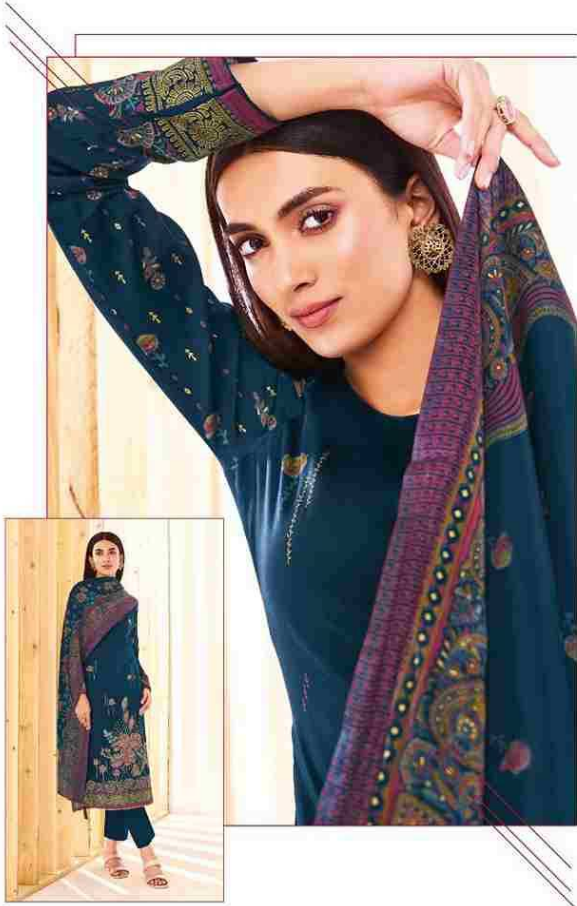

# Kaara Advance

Vol - 2

**SURYAJYOTI**  
THE REAL ART OF COTTON WEARABLES

**Kaara Advance**  
Vol - 2

**: TOP :**

Jam Satin Discharge Print  
With Gold Print, Hand  
Work And Swarovski

**: BOTTOM :**

Pure Cotton Dyed

**: DUPATTA :**

Pure Modal  
Discharge Print With  
Gold Print And Tessels.

2001

2002

2003

2004

2005

2006