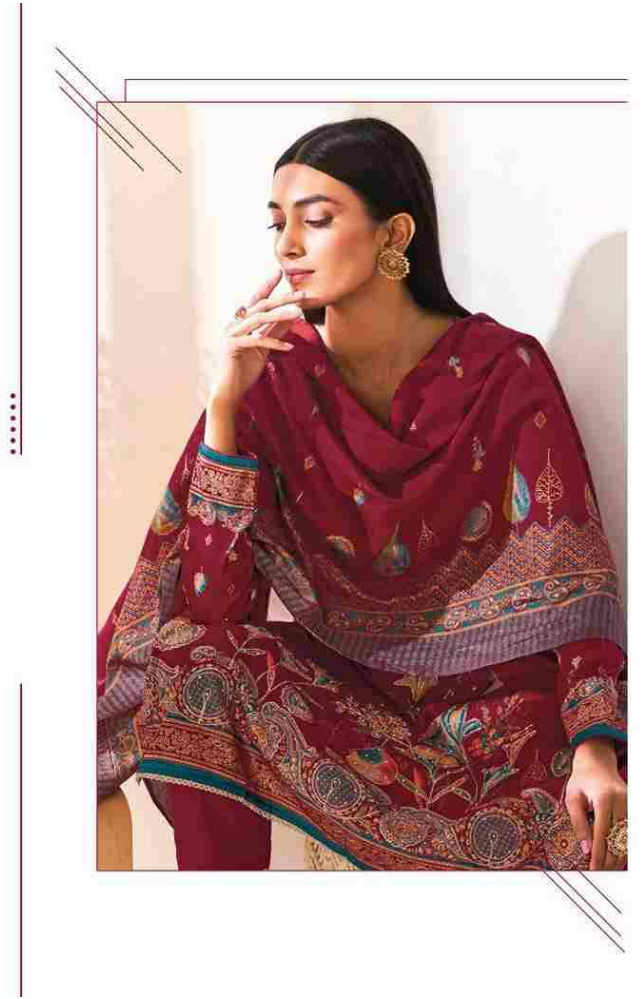

# Kaara Advance

Vol - 2

**SURYAJYOTI**  
THE REAL ART OF COTTON WEARABLES

**Kaara Advance**  
Vol - 2

**: TOP :**

Jam Satin Discharge Print  
With Gold Print, Hand  
Work And Swarovski

**: BOTTOM :**

Pure Cotton Dyed

**: DUPATTA :**

Pure Modal  
Discharge Print With  
Gold Print And Tessels.

2001

2002

2003

2004

2005

2006